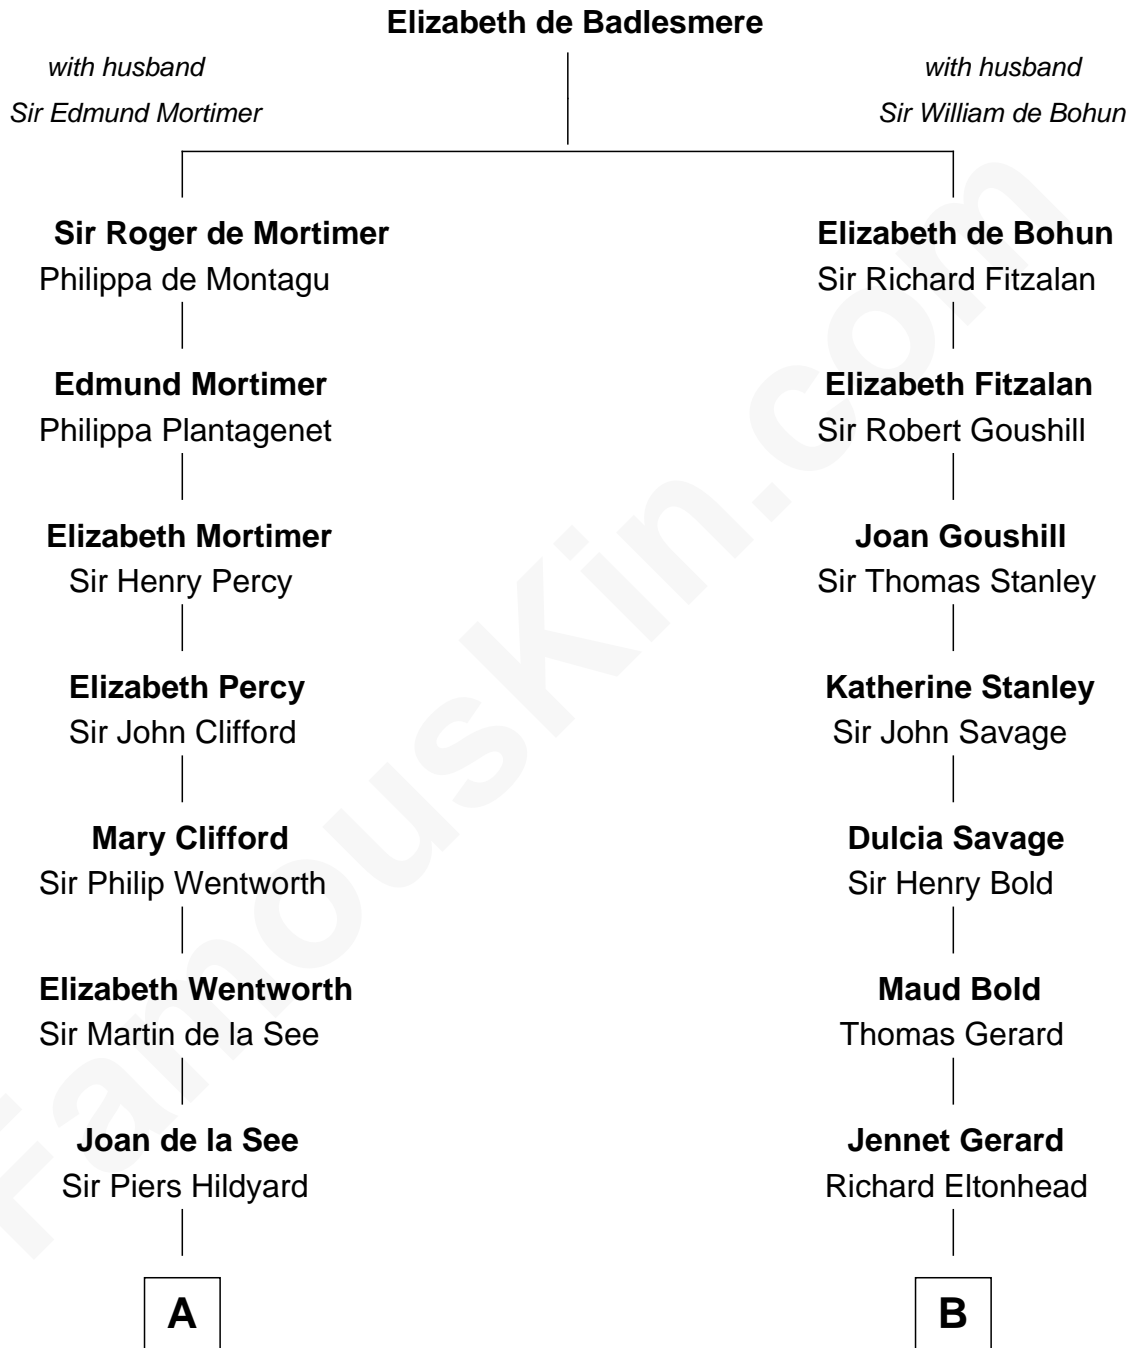

FamousKin.com

Relationship Chart of

Roy Rogers

Cowboy movie actor and singer

13th cousin 7 times removed of

Thomas Sim Lee

2nd and 7th Governor of Maryland