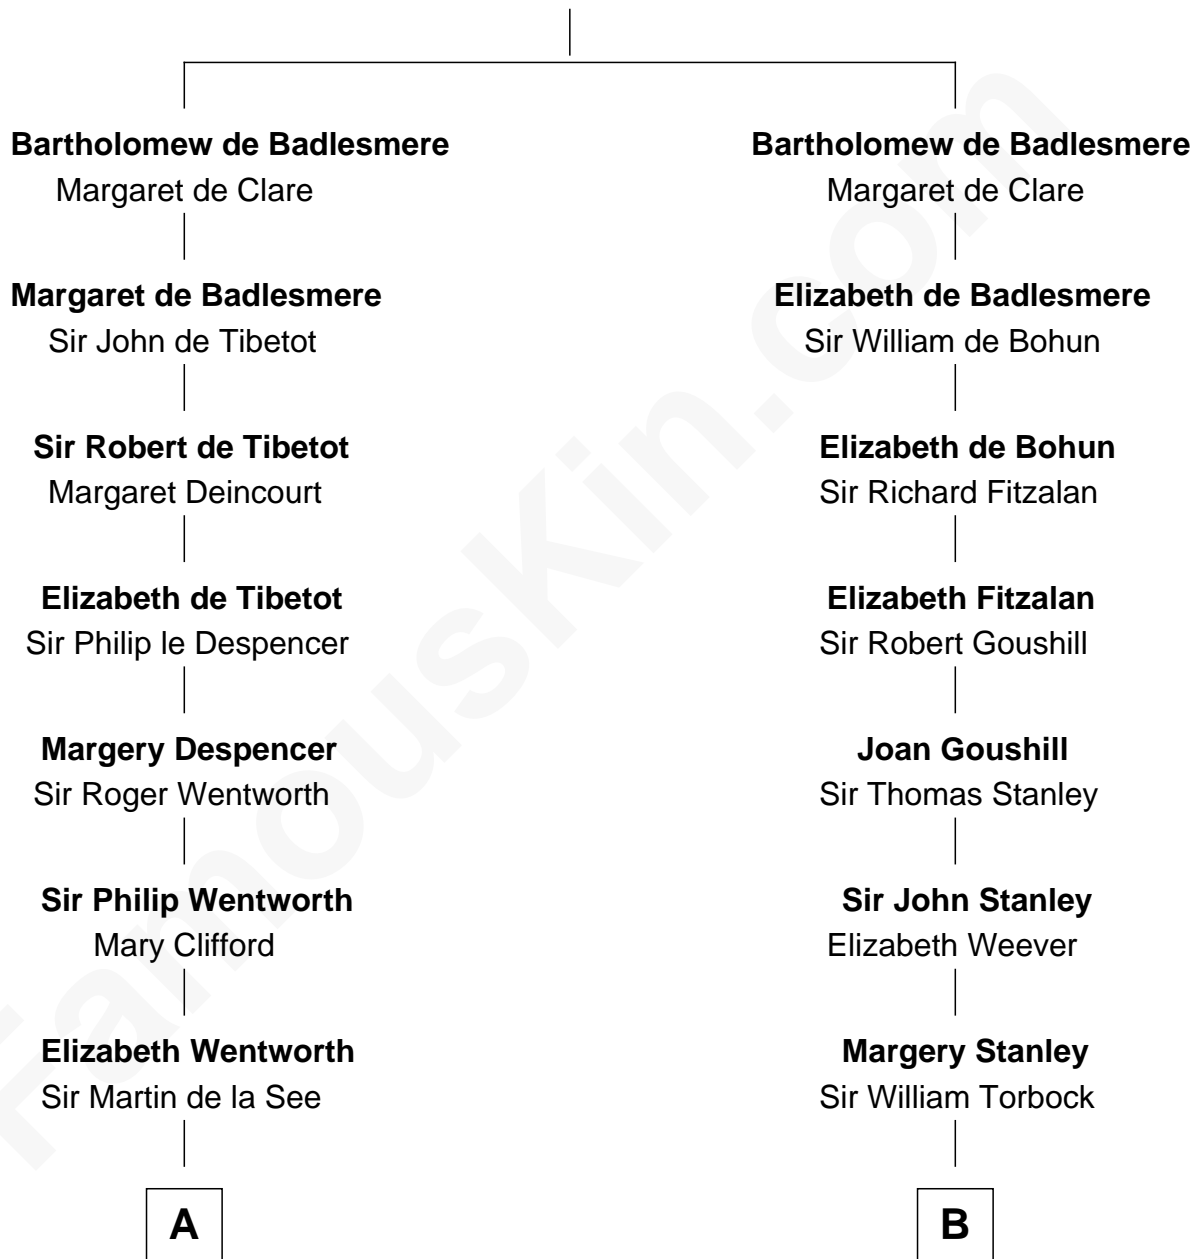

FamousKin.com

Relationship Chart of

Roy Rogers

Cowboy movie actor and singer

16th cousin 5 times removed of

Edward Lloyd V

13th Governor of Maryland

Gunselm de Badlesmere

C

—
Moses Kibbe
Sarah Everman

—
Jacintha Kibbe
William Womack

—
Archer Womack
Patricia Adeline Hatchett

—
Mattie M. Womack
Andrew E. Slye

—
Roy Rogers
Cowboy movie actor and singer