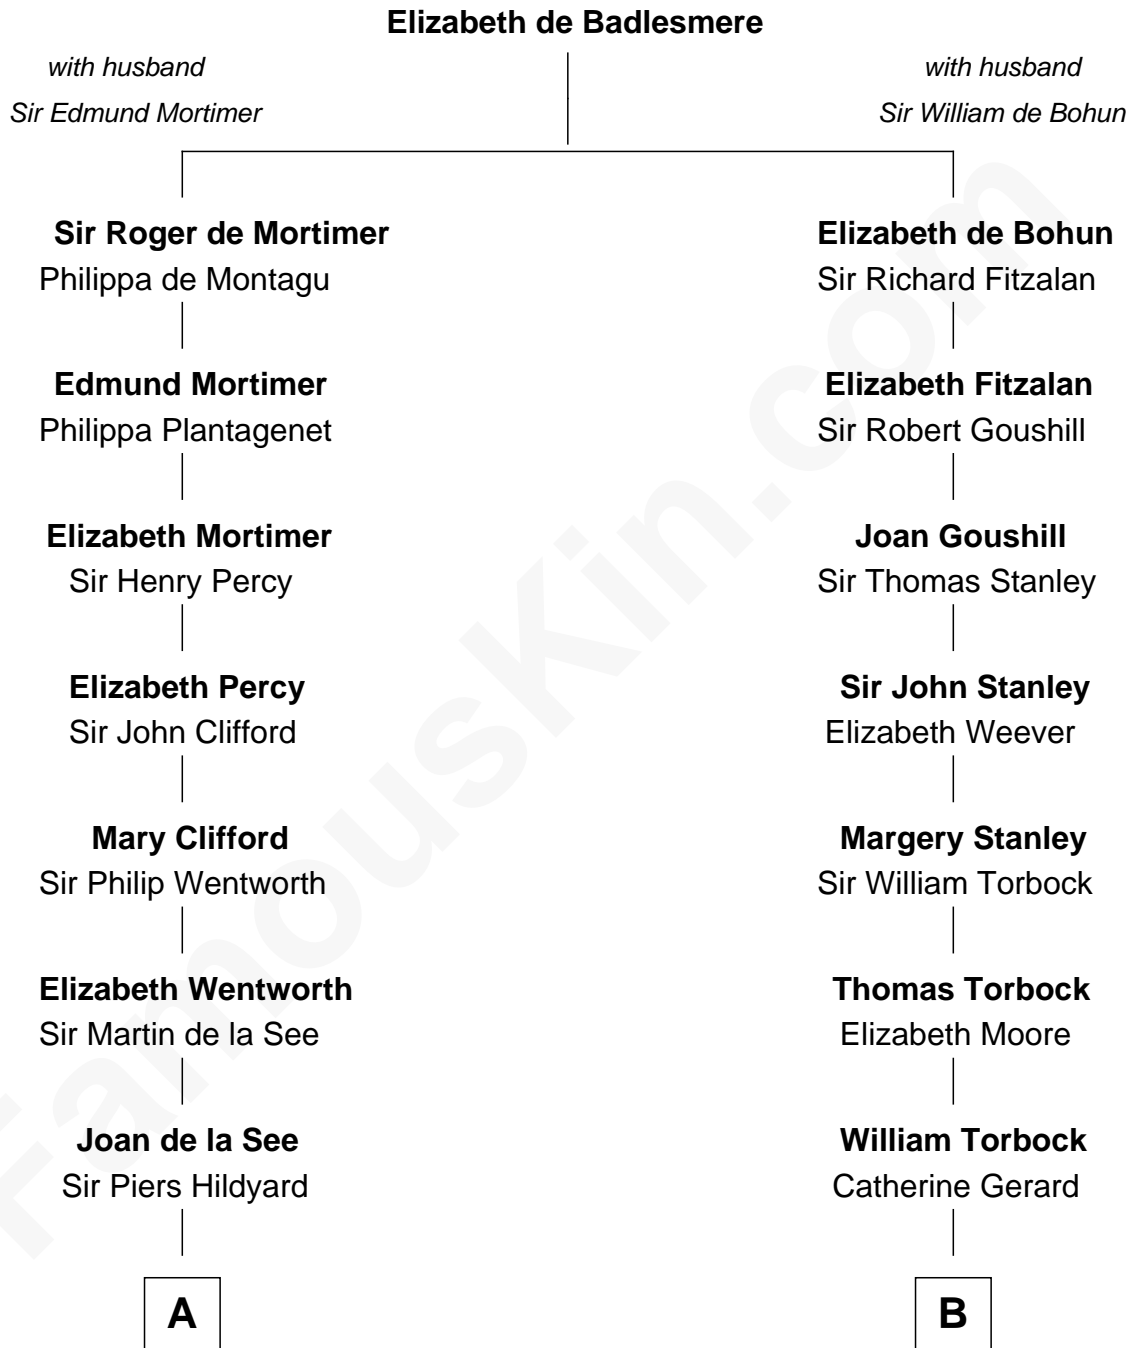

FamousKin.com

Relationship Chart of

Roy Rogers

Cowboy movie actor and singer

14th cousin 6 times removed of

Edward Lloyd V

13th Governor of Maryland

C

—
Jacintha Kibbe
William Womack

—
Archer Womack
Patricia Adeline Hatchett

—
Mattie M. Womack
Andrew E. Slye

—
Roy Rogers
Cowboy movie actor and singer

FamousKin.com