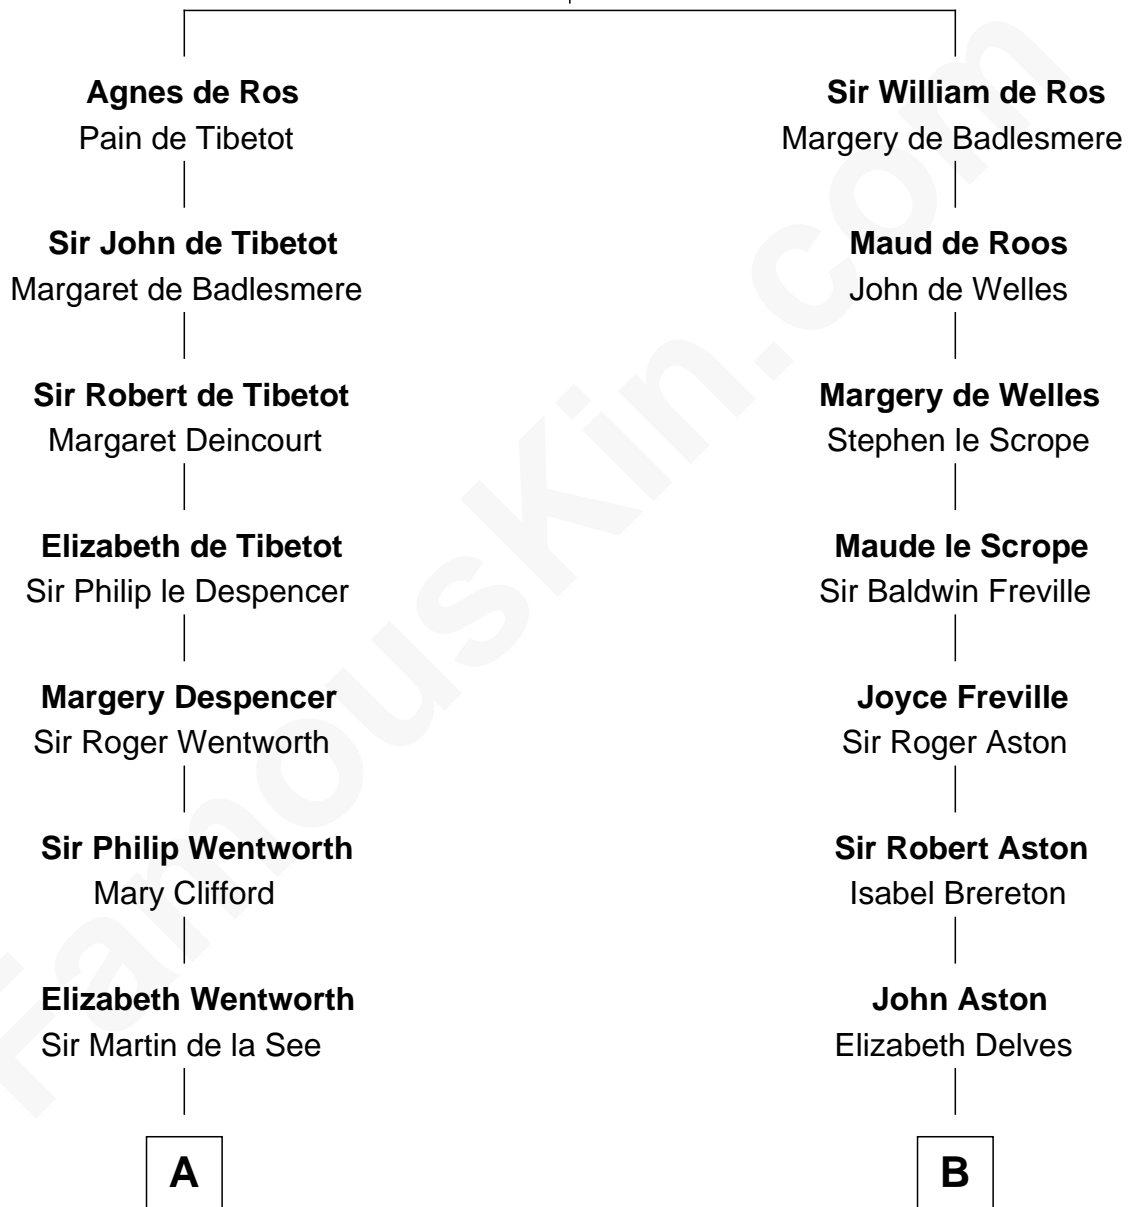

FamousKin.com Relationship Chart of

Roy Rogers

Cowboy movie actor and singer

21st cousin of

Henry Lloyd

40th Governor of Maryland

William de Ros
Maude de Vaux

C

Moses Kibbe
Sarah Everman

Jacintha Kibbe
William Womack

Archer Womack
Patricia Adeline Hatchett

Mattie M. Womack
Andrew E. Slye

Roy Rogers
Cowboy movie actor and singer

D

John Tayloe
Rebecca Plater

Elizabeth Tayloe
Col. Edward Lloyd