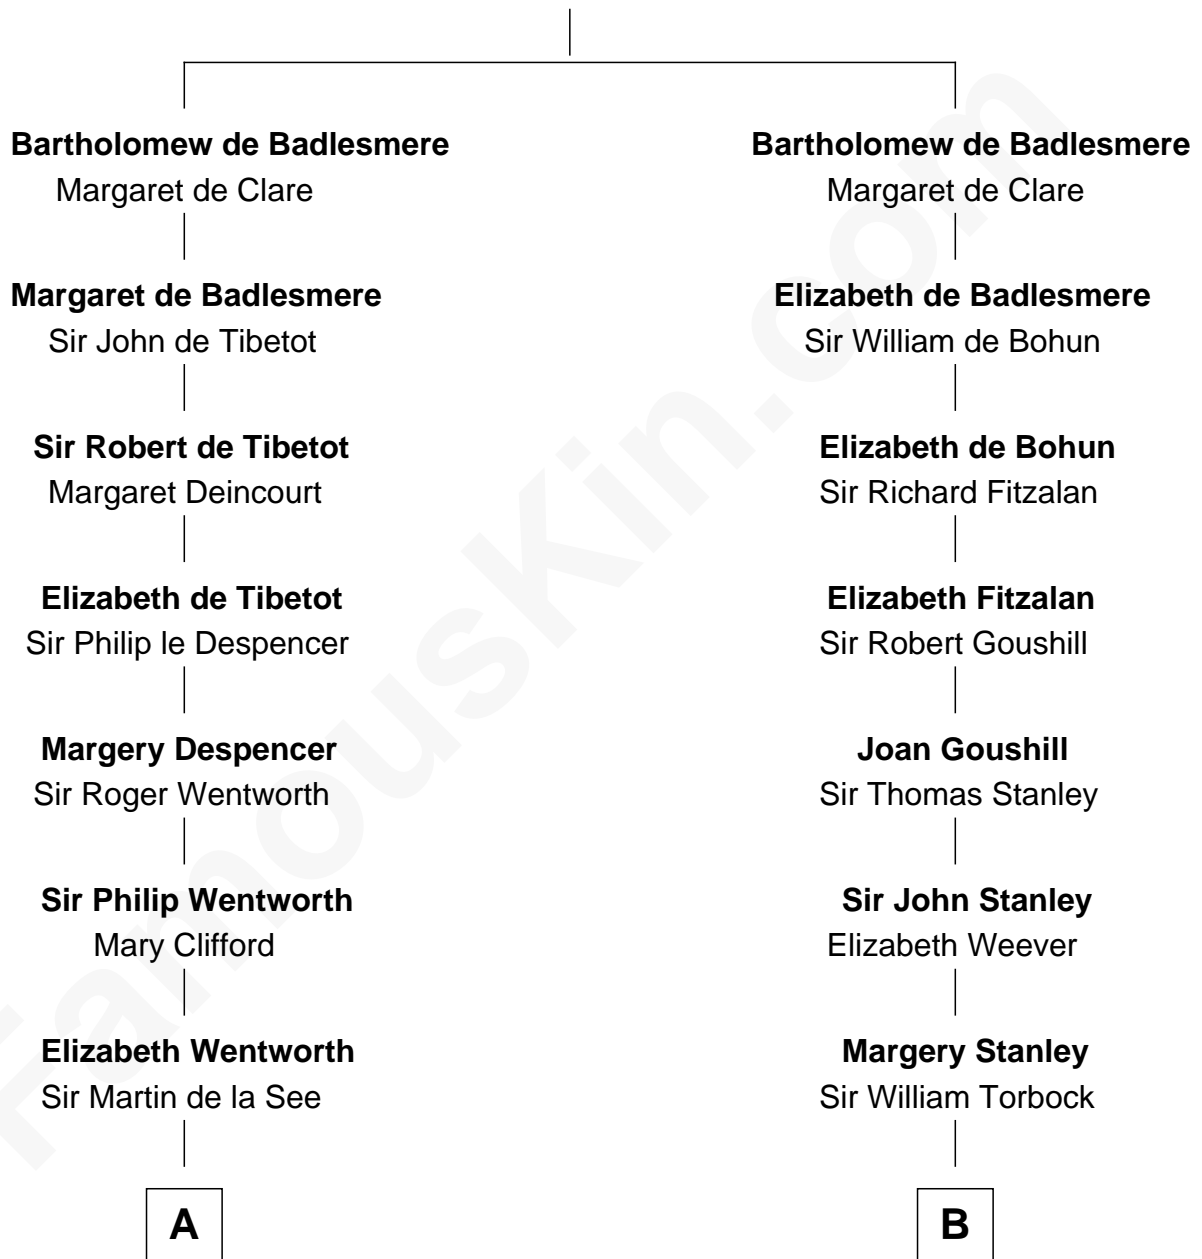

FamousKin.com

Relationship Chart of

Roy Rogers

Cowboy movie actor and singer

18th cousin 3 times removed of

Henry Lloyd

40th Governor of Maryland

Gunselm de Badlesmere

C

Moses Kibbe
Sarah Everman

Jacintha Kibbe
William Womack

Archer Womack
Patricia Adeline Hatchett

Mattie M. Womack
Andrew E. Slye

Roy Rogers
Cowboy movie actor and singer

D

Daniel Lloyd
Catherine Henry

Henry Lloyd
40th Governor of Maryland