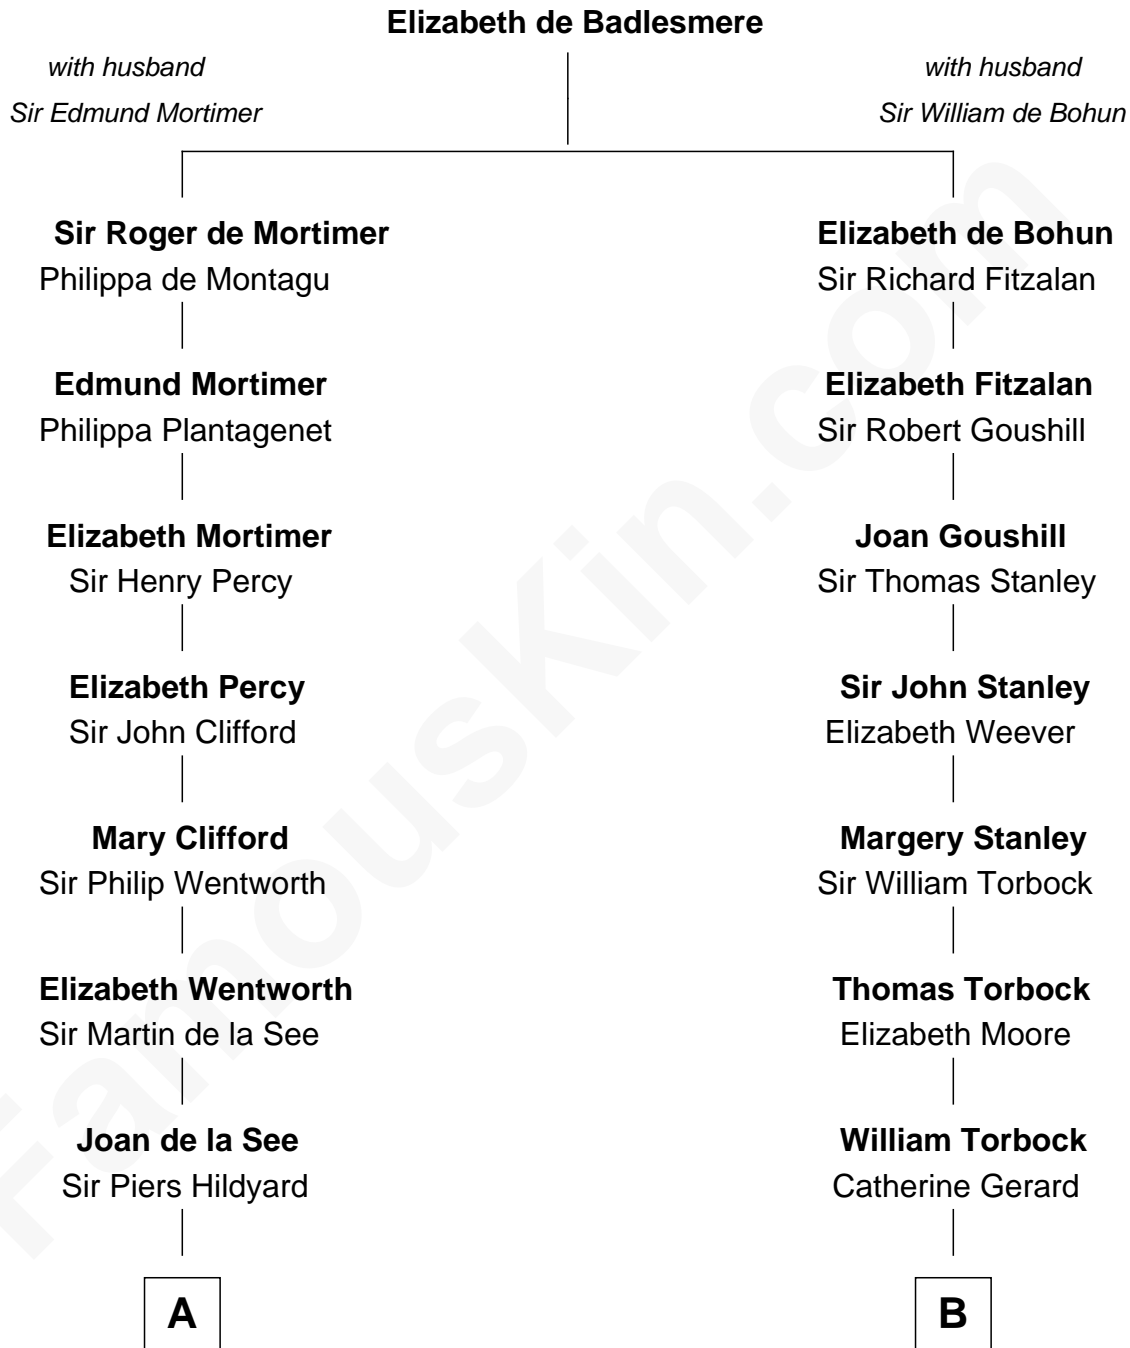

FamousKin.com

Relationship Chart of

Roy Rogers

Cowboy movie actor and singer

14th cousin 6 times removed of

Charles Goldsborough

16th Governor of Maryland

C

—
Jacintha Kibbe
William Womack

—
Archer Womack
Patricia Adeline Hatchett

—
Mattie M. Womack
Andrew E. Slye

—
Roy Rogers
Cowboy movie actor and singer

FamousKin.com