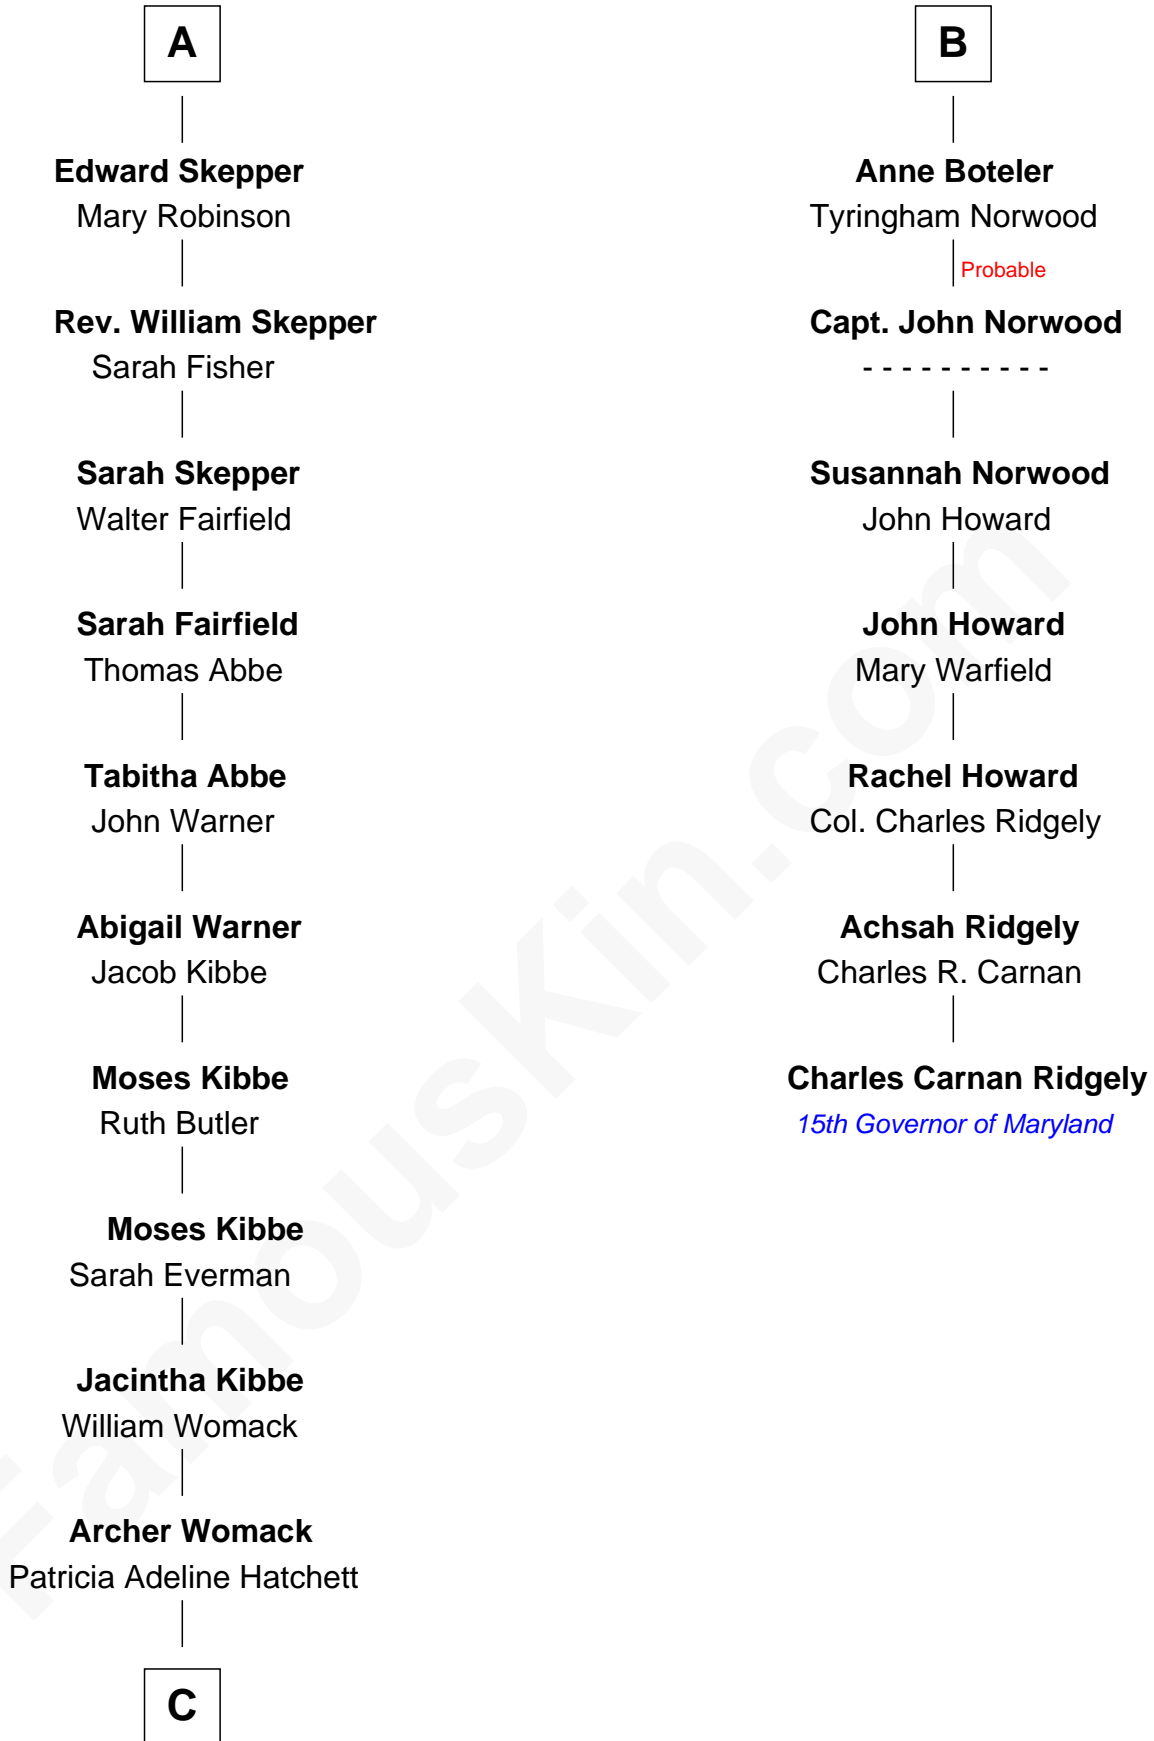

FamousKin.com

Relationship Chart of

Roy Rogers

Cowboy movie actor and singer

13th cousin 5 times removed of

Charles Carnan Ridgely

15th Governor of Maryland

Sir Michael de la Pole

Katherine Wingfield

Michael de la Pole
Katherine de Stafford

Isabel de la Pole
Thomas Morley

Anne Morley
Sir John Hastings

Elizabeth Hastings
Sir Robert Hildyard

Sir Piers Hildyard
Joan de la See

Isabel Hildyard
Ralph Legard

Joan Ledgard
Richard Skepper

A

Sir Thomas de la Pole

Anne Cheney

Katherine de la Pole
Sir Miles Stapleton

Elizabeth Stapleton
Sir William Calthorpe

Anne Calthorpe
Sir Robert Drury

Elizabeth Drury
Sir Philip Boteler

Sir John Boteler
Grizel Roche

Sir Henry Boteler
Alice Pulter

B

C

—
Mattie M. Womack

Andrew E. Slye

—
Roy Rogers

Cowboy movie actor and singer