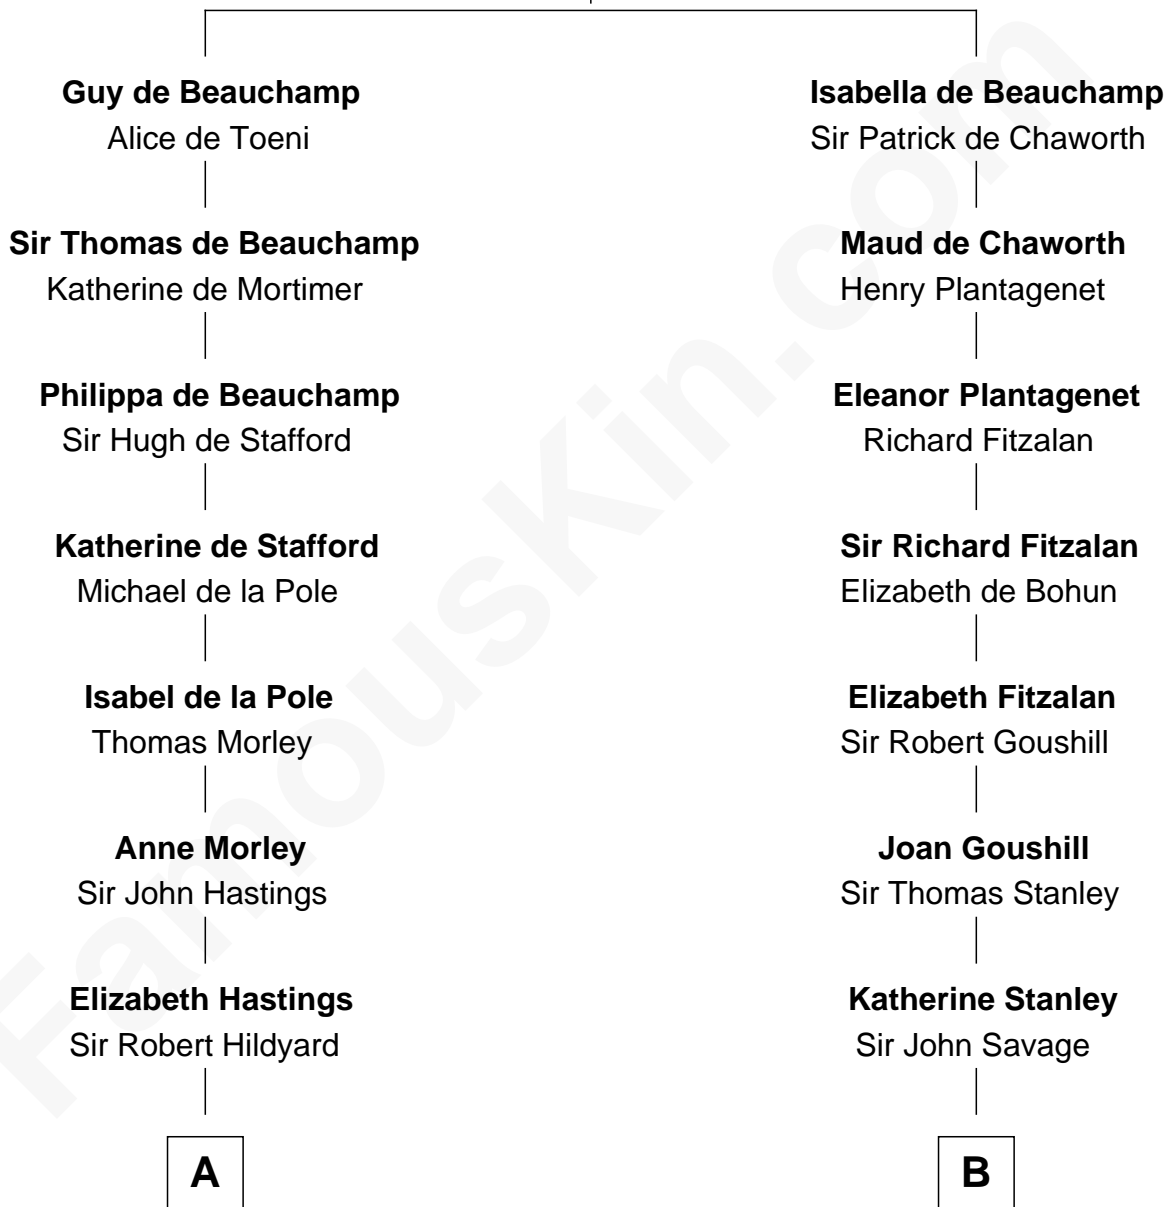

William de Beauchamp

Maud FitzJohn