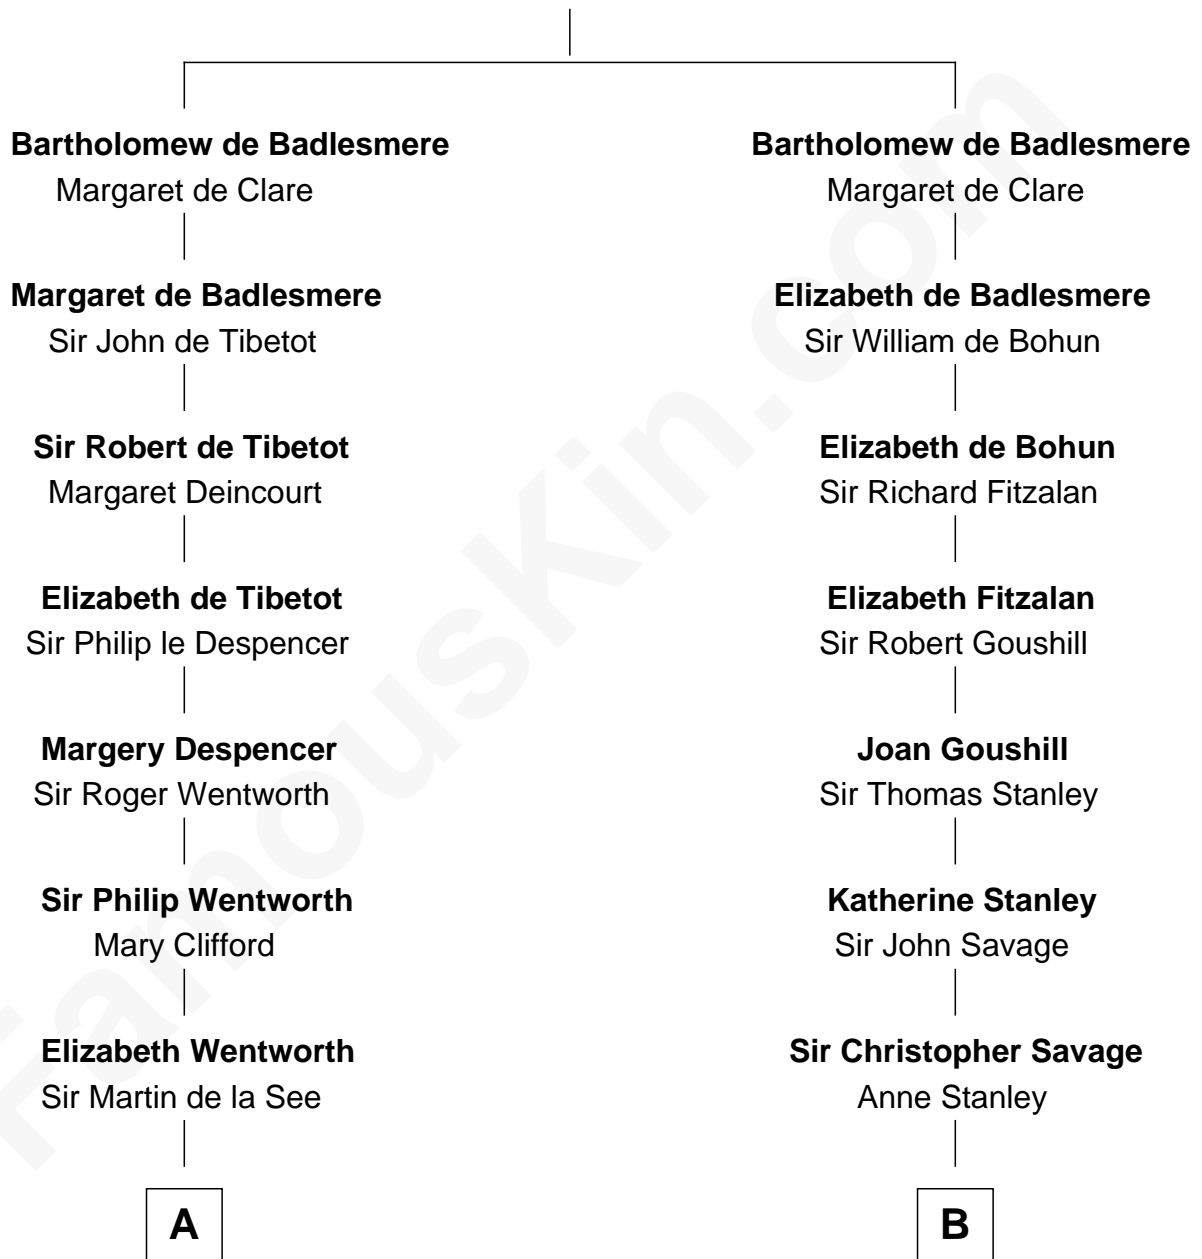

## Relationship Chart of

### Roy Rogers

*Cowboy movie actor and singer*

17th cousin 4 times removed of

### Zachary Taylor

*12th U.S. President*

**Gunselm de Badlesmere**

**C**

—  
**Moses Kibbe**  
Sarah Everman

—  
**Jacintha Kibbe**  
William Womack

—  
**Archer Womack**  
Patricia Adeline Hatchett

—  
**Mattie M. Womack**  
Andrew E. Slye