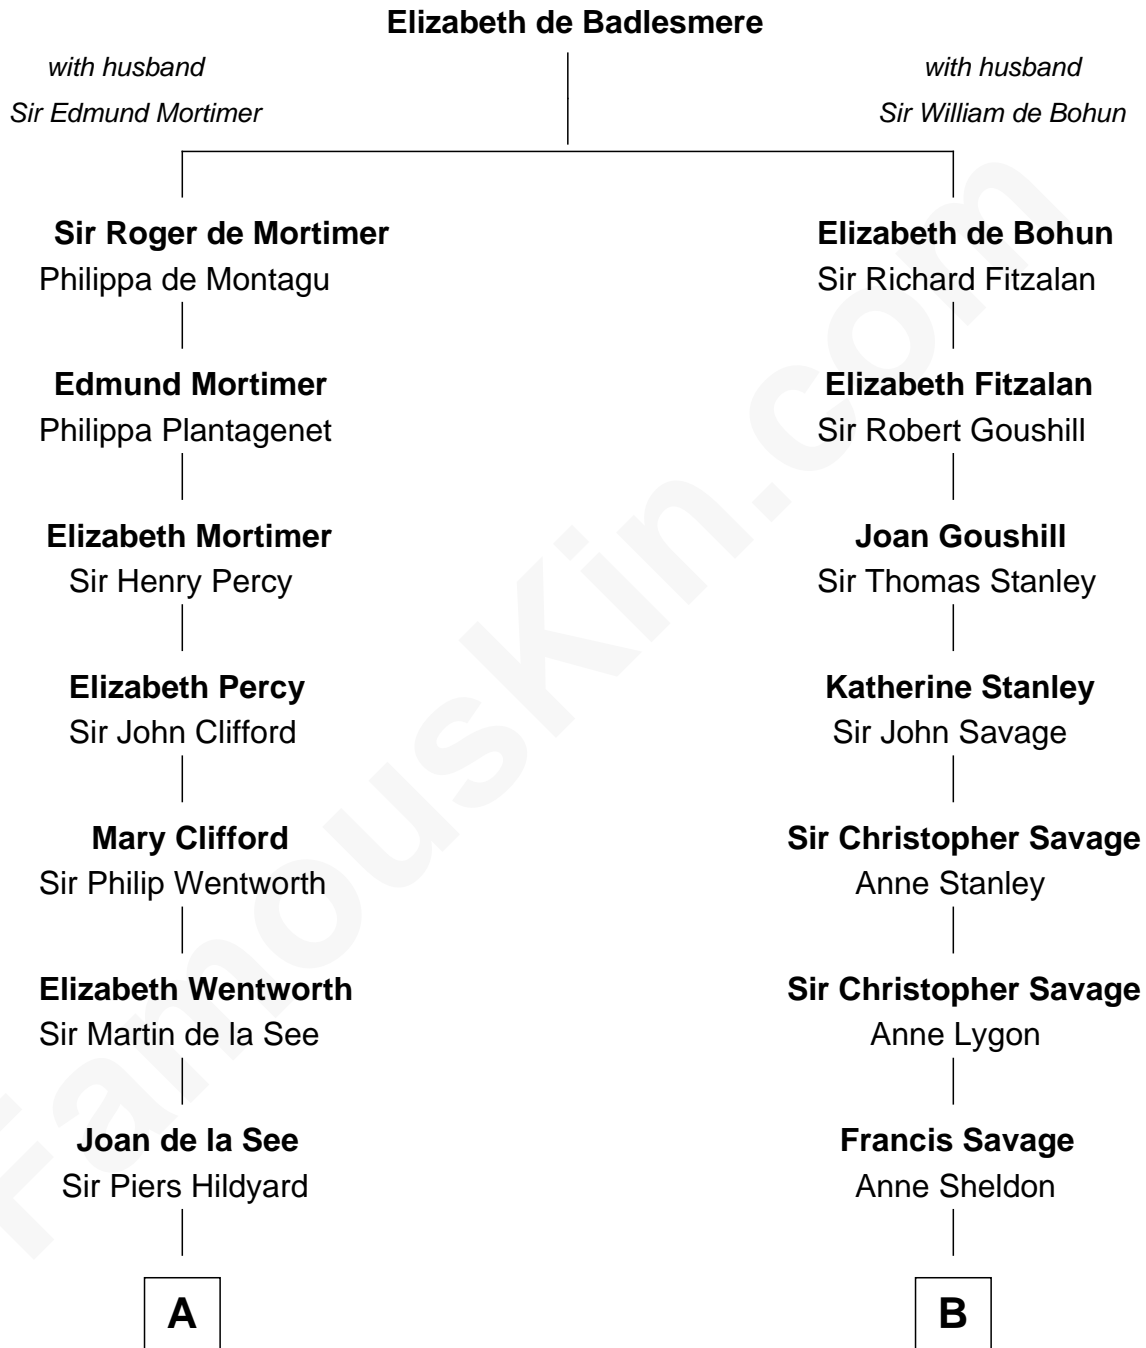

FamousKin.com

Relationship Chart of

Roy Rogers

Cowboy movie actor and singer

15th cousin 5 times removed of

Zachary Taylor

12th U.S. President

C

—
Jacintha Kibbe
William Womack

—
Archer Womack
Patricia Adeline Hatchett

—
Mattie M. Womack
Andrew E. Slye

—
Roy Rogers
Cowboy movie actor and singer

FamousKin.com