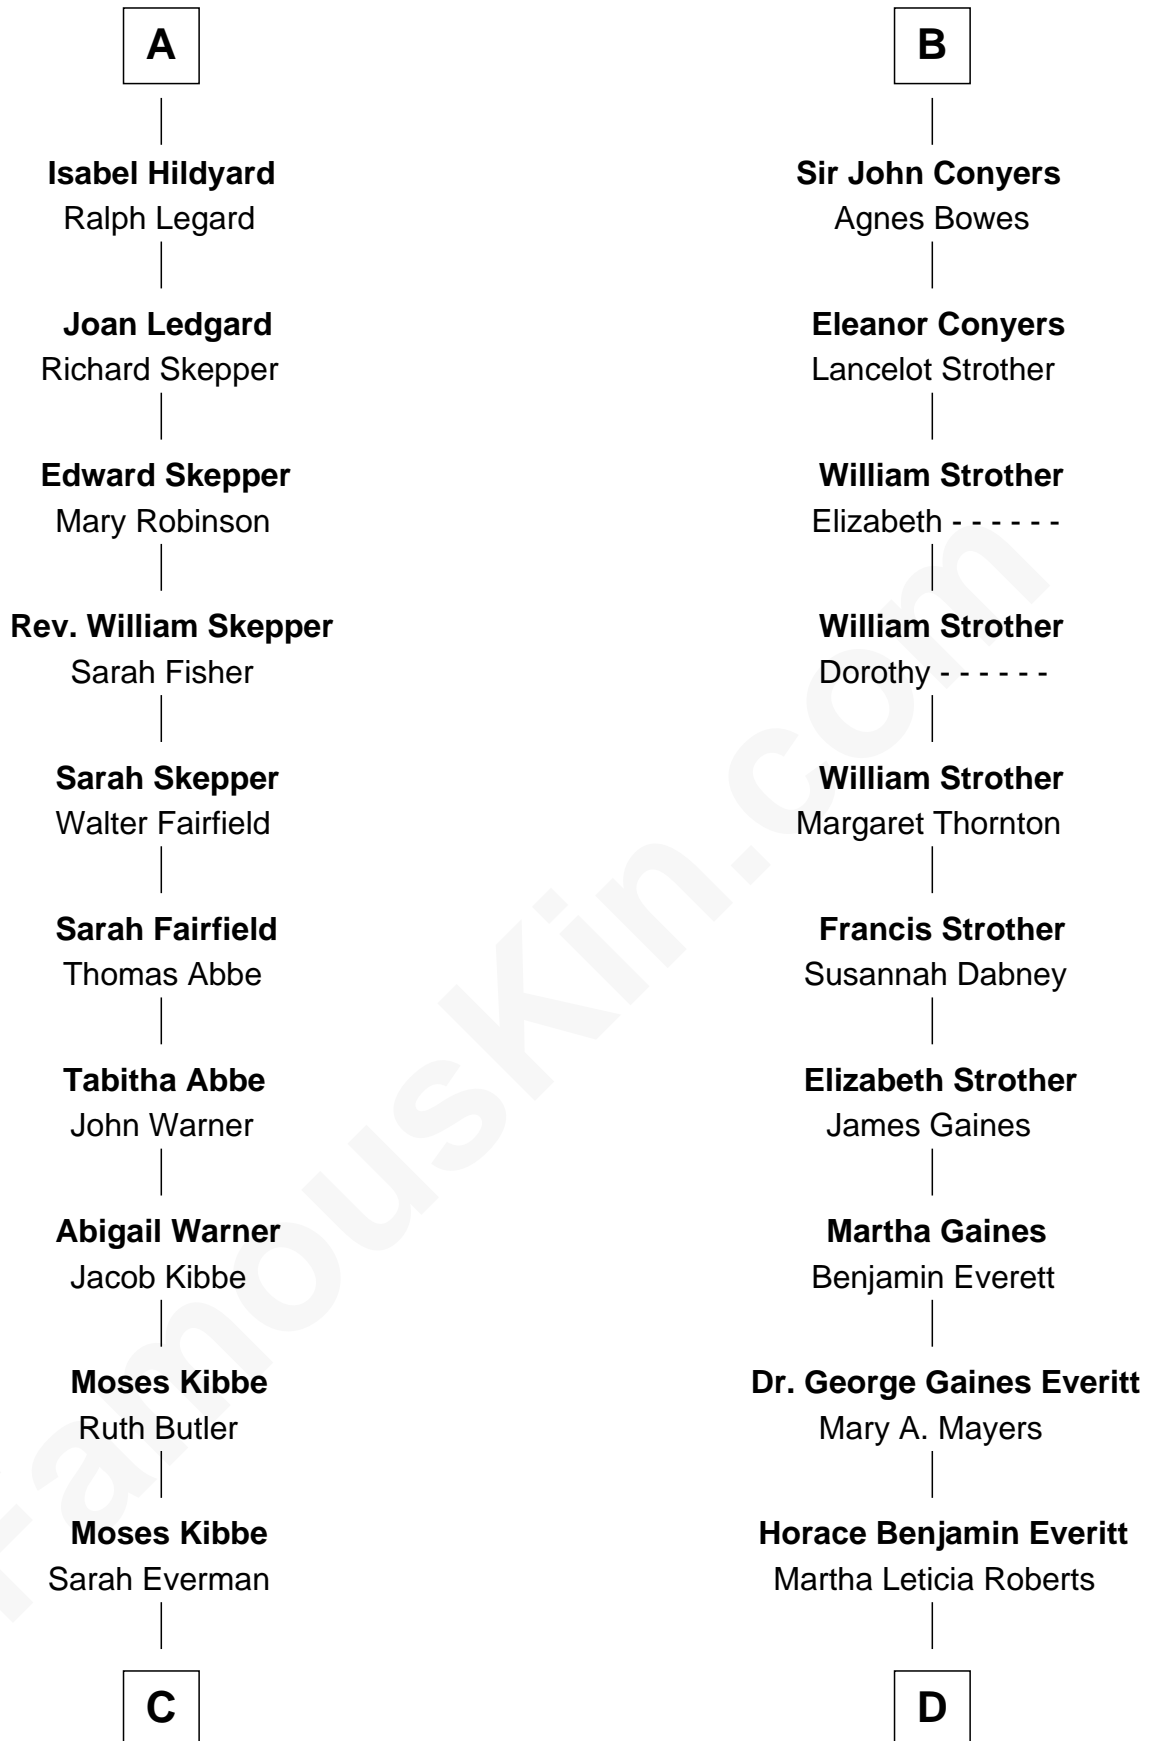

## Relationship Chart of

### Roy Rogers

*Cowboy movie actor and singer*

19th cousin 1 time removed of

**William H. Macy**

*TV and Movie Actor*

**Edward III, King of England**

Philippa of Hainault

**C**

**Jacintha Kibbe**  
William Womack

**Archer Womack**  
Patricia Adeline Hatchett

**Mattie M. Womack**  
Andrew E. Slye

**Roy Rogers**  
*Cowboy movie actor and singer*

**D**

**Mary Lois Everitt**  
Clement Overstreet

**Lois Elizabeth Overstreet**  
William Hall Macy

**William H. Macy**  
*TV and Movie Actor*