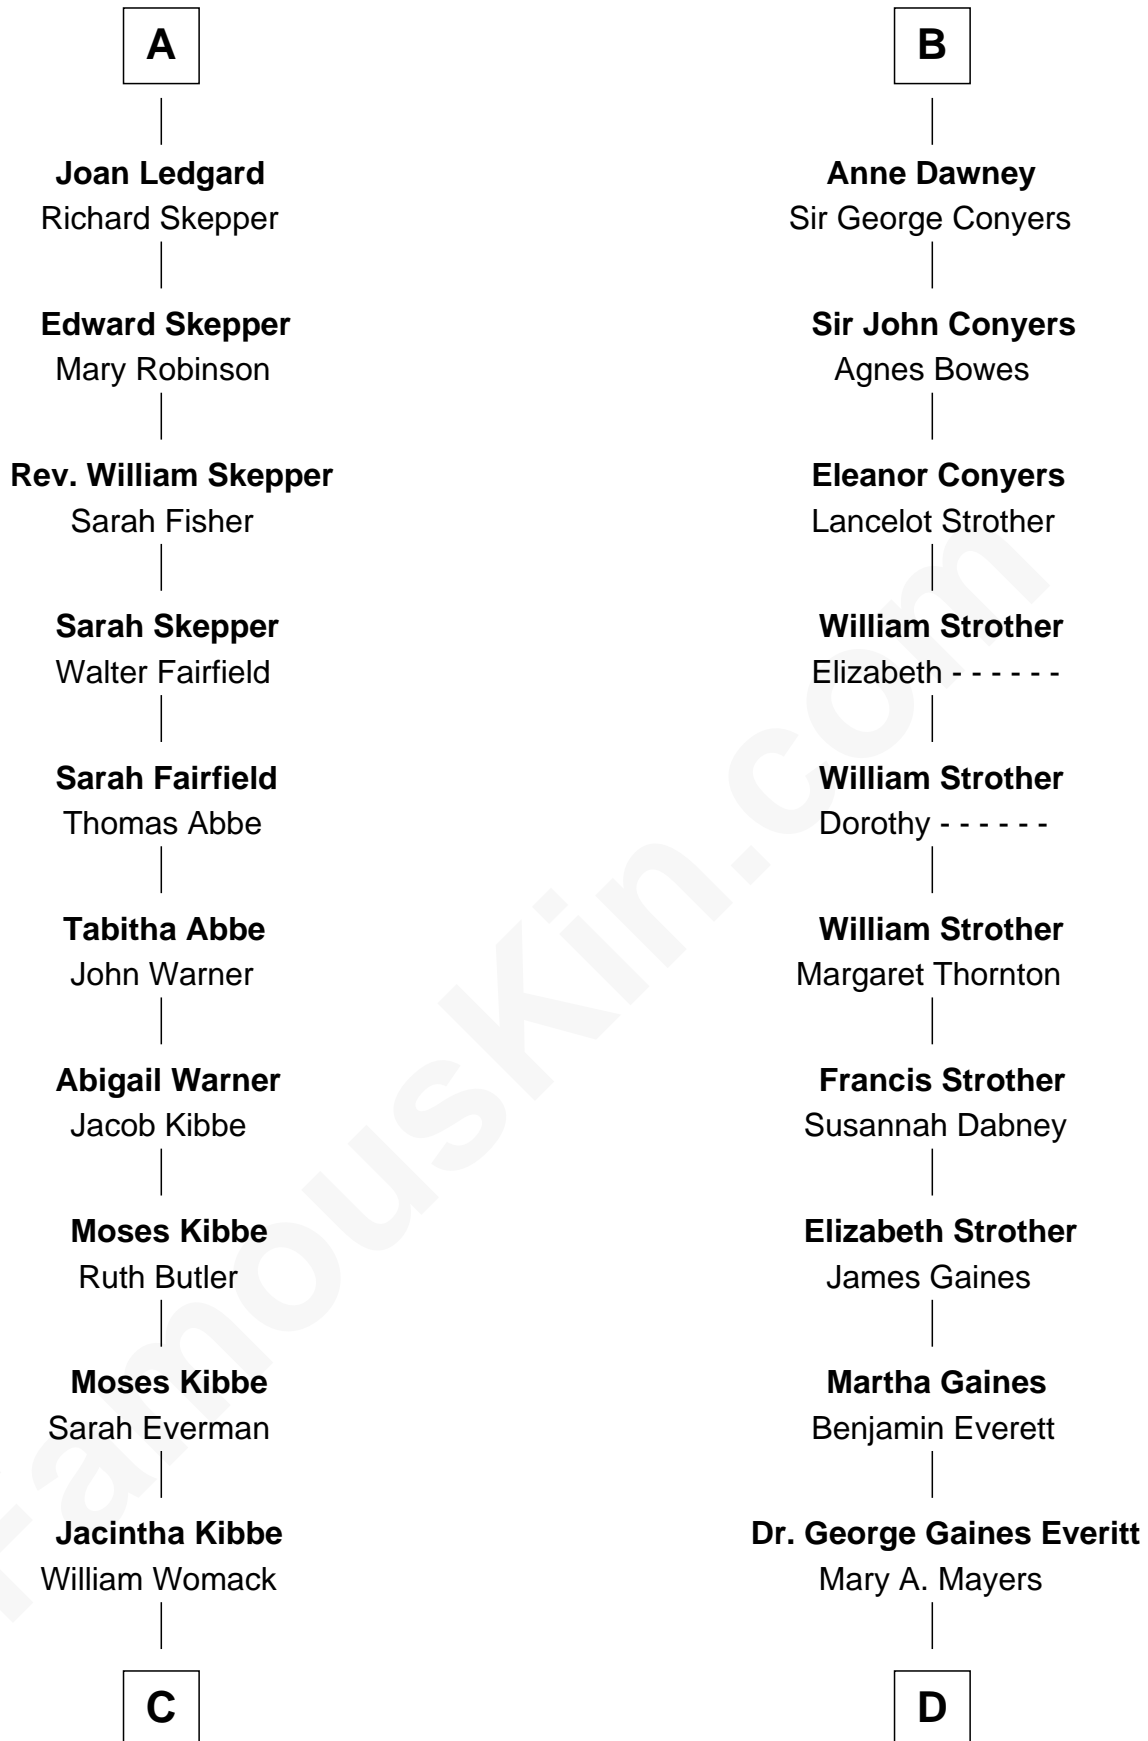

FamousKin.com

Relationship Chart of

Roy Rogers

Cowboy movie actor and singer

19th cousin 1 time removed of

William H. Macy

TV and Movie Actor

Ralph de Stafford

Isabel de la Pole
Thomas Morley

Sir Humphrey Stafford
Elizabeth Burdet

Anne Morley
Sir John Hastings

Sir Humphrey Stafford
Eleanor Aylesbury

Elizabeth Hastings
Sir Robert Hildyard

Humphrey Stafford
Katherine Fray

Sir Piers Hildyard
Joan de la See

Anne Stafford
Sir Richard Neville

Isabel Hildyard
Ralph Legard

Dorothy Neville
Sir John Dawney

A

B

C

Archer Womack
Patricia Adeline Hatchett