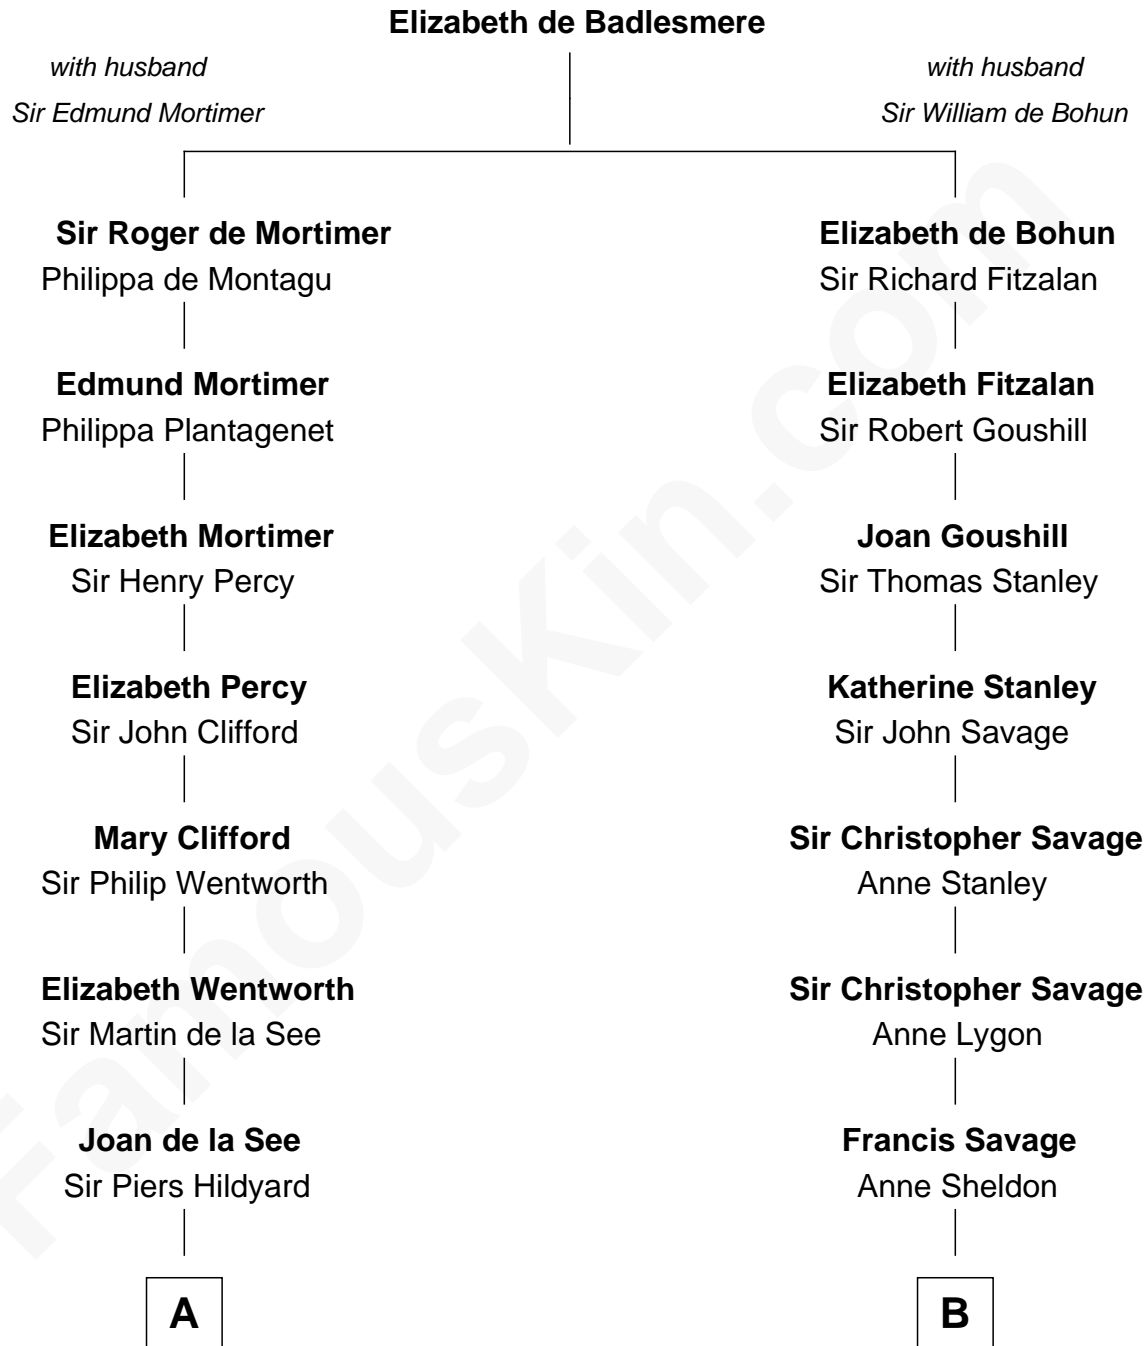

## Relationship Chart of

### Roy Rogers

*Cowboy movie actor and singer*

19th cousin 1 time removed of

**William H. Macy**

*TV and Movie Actor*

**C**

**Jacintha Kibbe**  
William Womack

**Archer Womack**  
Patricia Adeline Hatchett