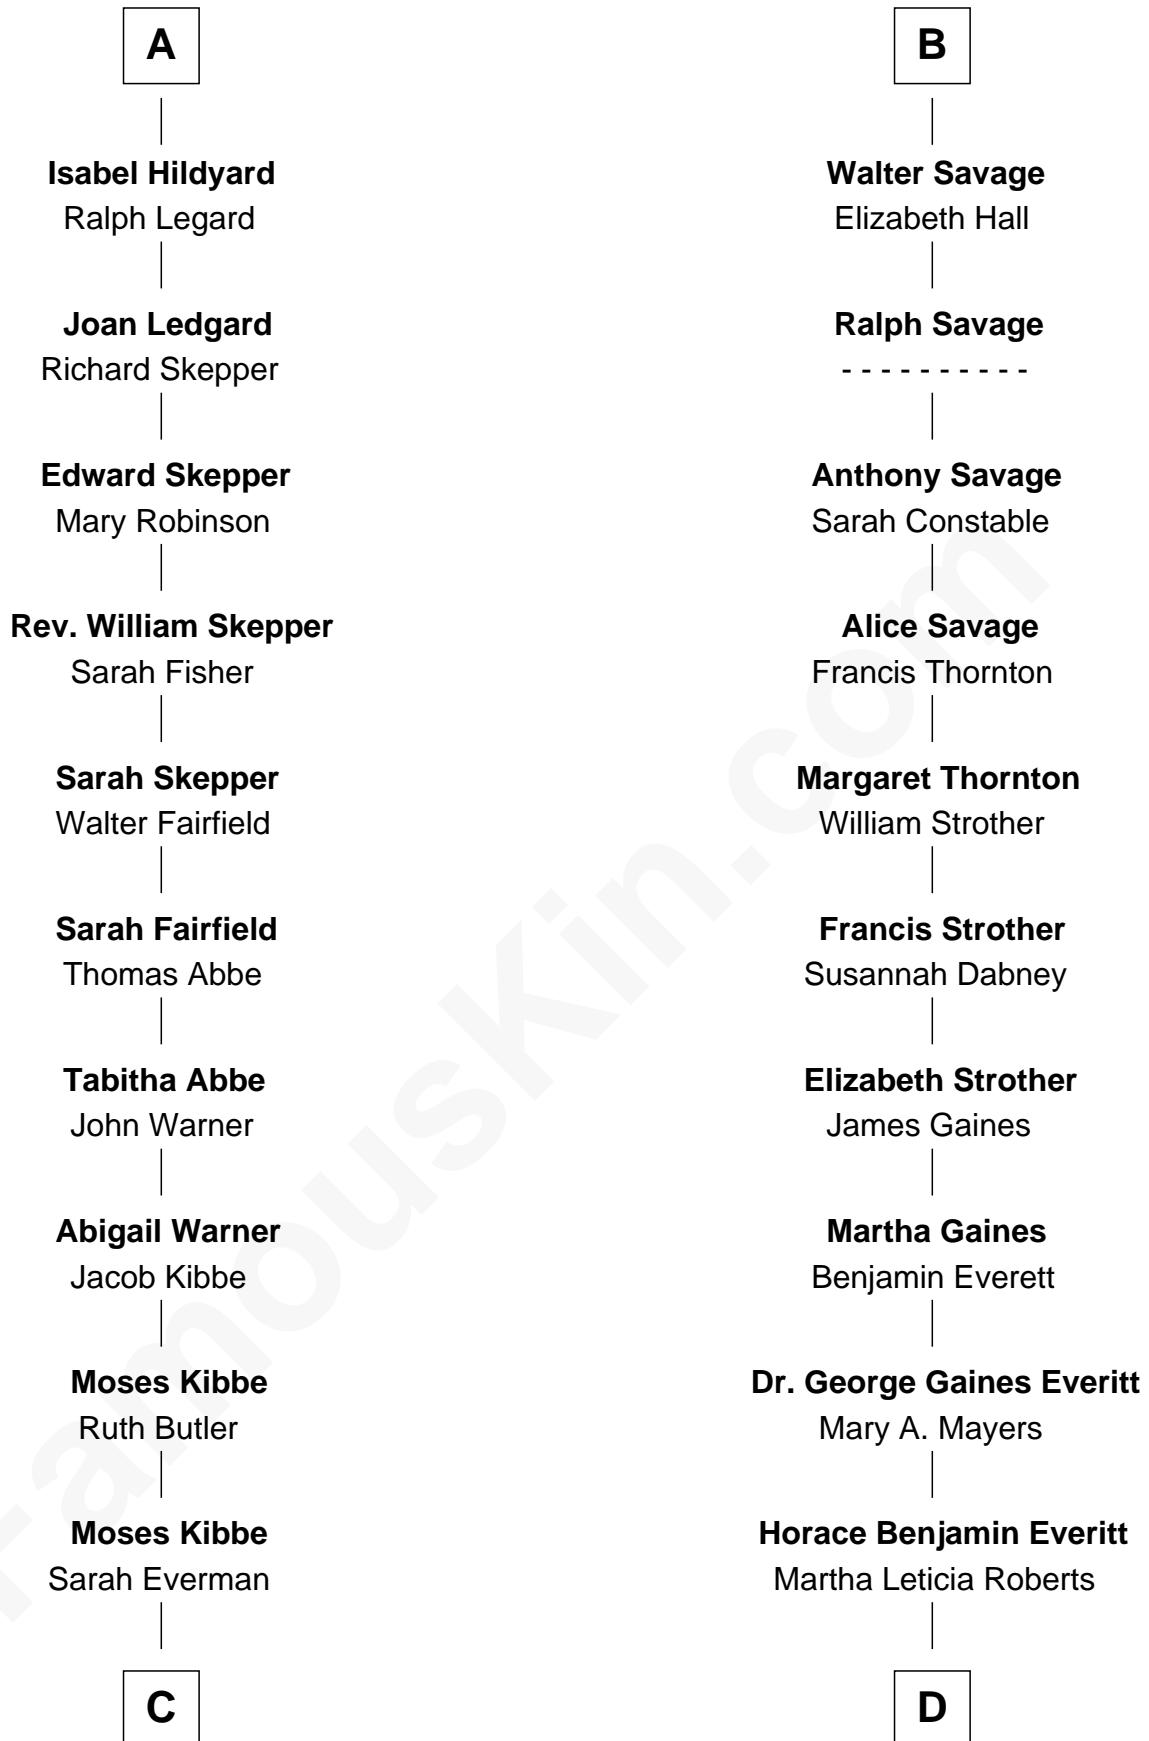

## Relationship Chart of

### Roy Rogers

*Cowboy movie actor and singer*

19th cousin 1 time removed of

**William H. Macy**

*TV and Movie Actor*

**C**

**Jacintha Kibbe**  
William Womack

**Archer Womack**  
Patricia Adeline Hatchett

**Mattie M. Womack**  
Andrew E. Slye

**Roy Rogers**  
*Cowboy movie actor and singer*

**D**

**Mary Lois Everitt**  
Clement Overstreet

**Lois Elizabeth Overstreet**  
William Hall Macy

**William H. Macy**  
*TV and Movie Actor*