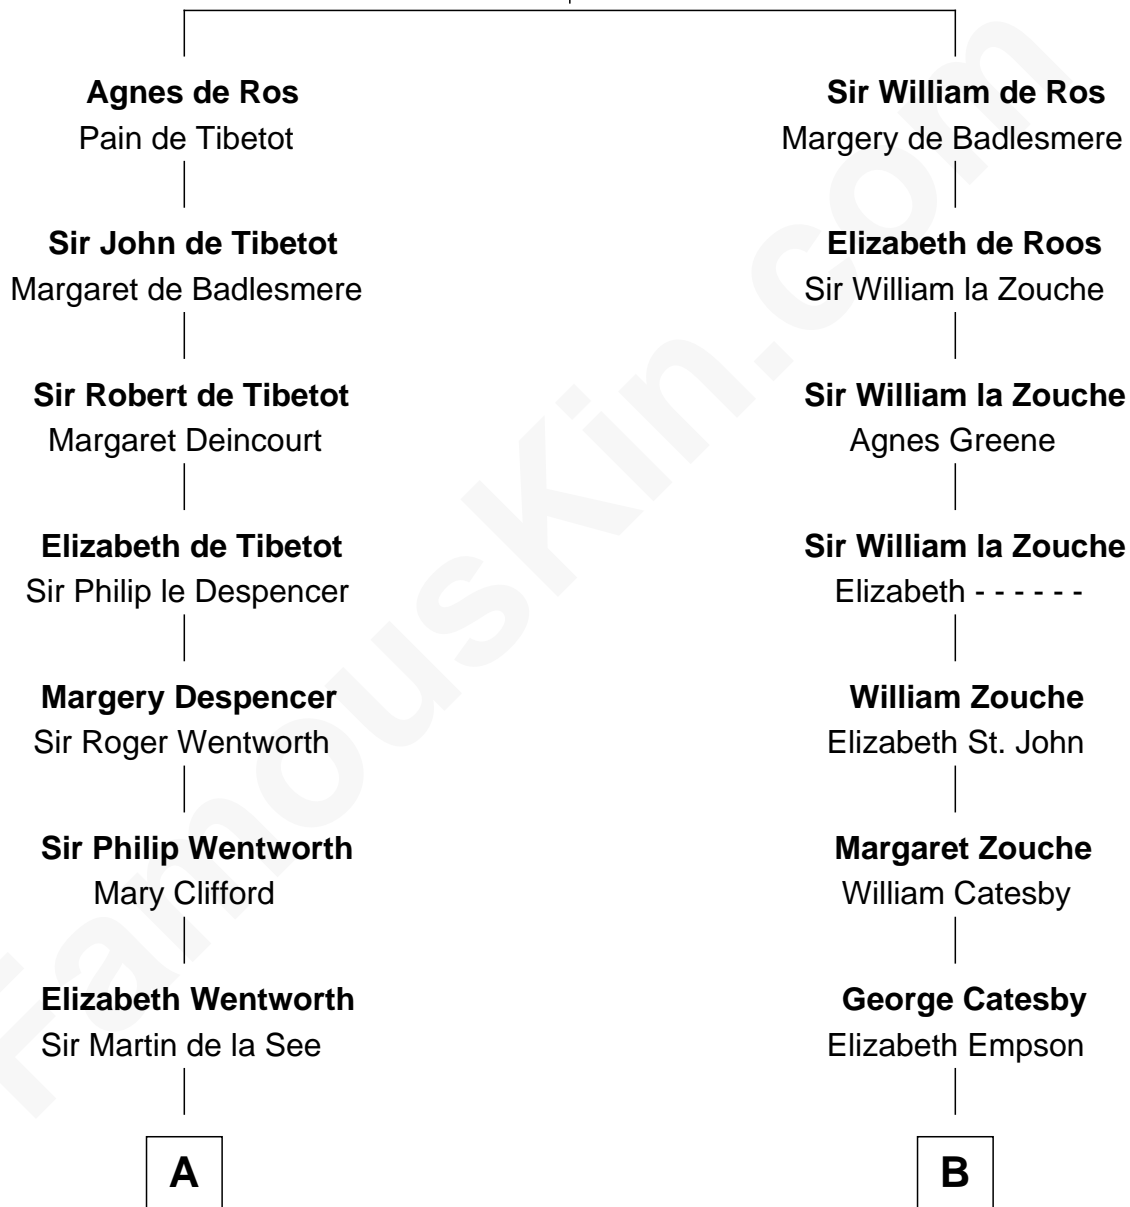

## Relationship Chart of

### Roy Rogers

*Cowboy movie actor and singer*

10th cousin 11 times removed of

### Robert Catesby

*Leader of Gunpowder Plot*

**William de Ros**  
Maude de Vaux

**C**

—  
**Moses Kibbe**  
Sarah Everman

—  
**Jacintha Kibbe**  
William Womack

—  
**Archer Womack**  
Patricia Adeline Hatchett