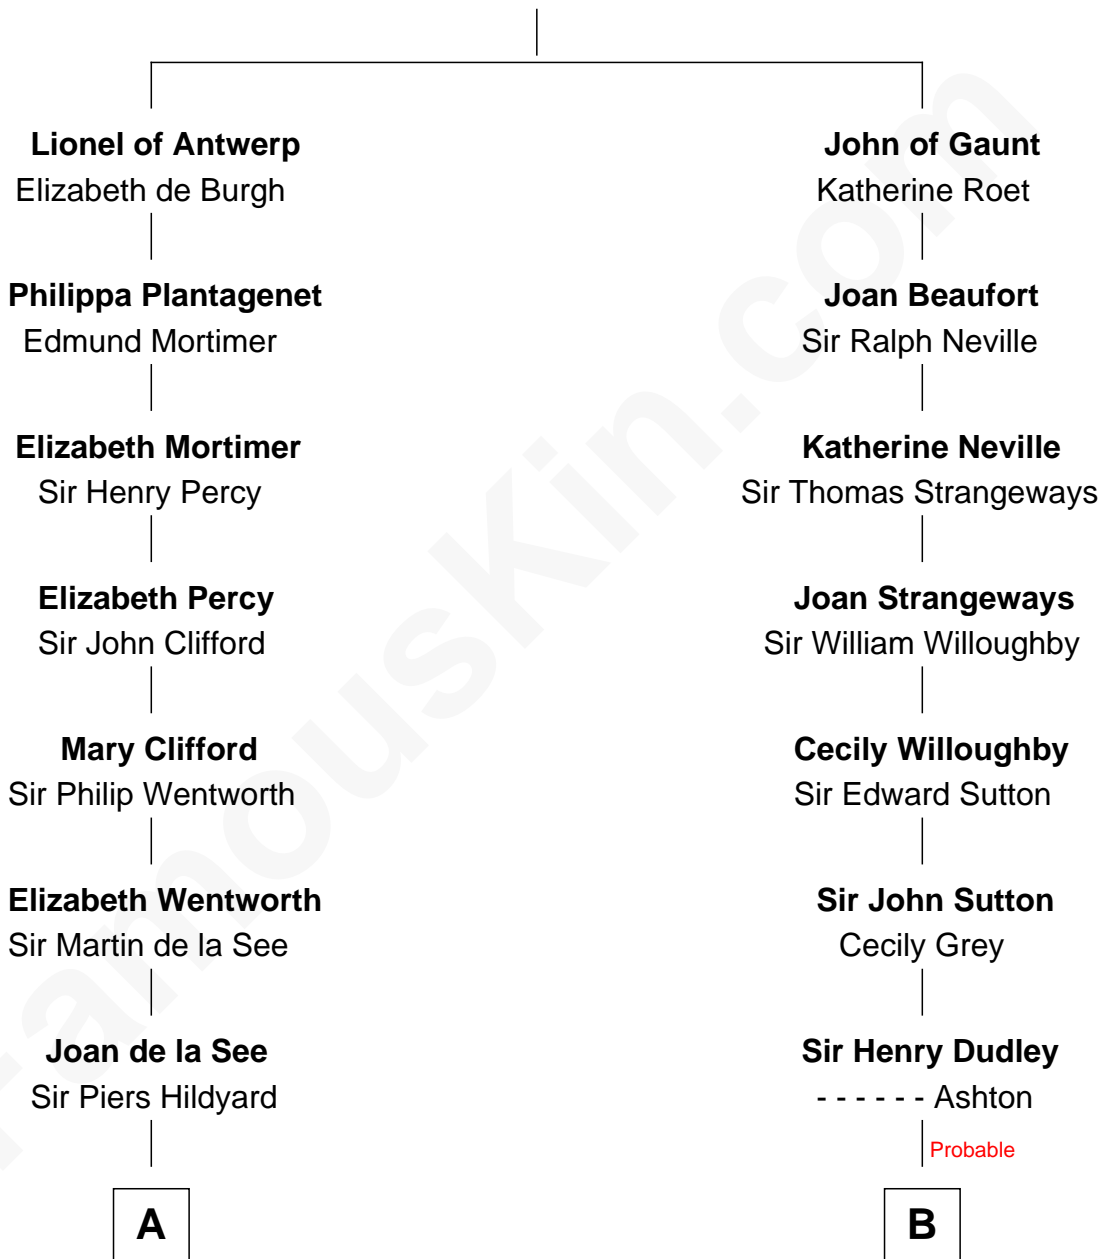

FamousKin.com

Relationship Chart of

Roy Rogers

Cowboy movie actor and singer

19th cousin 1 time removed of

J. K. Simmons

TV and Movie Actor

Edward III, King of England

Philippa of Hainault

C

Jacintha Kibbe
William Womack

Archer Womack
Patricia Adeline Hatchett

Mattie M. Womack
Andrew E. Slye

Roy Rogers
Cowboy movie actor and singer

D

Ruth Hazen
Col. Ralph Archibald Kimble