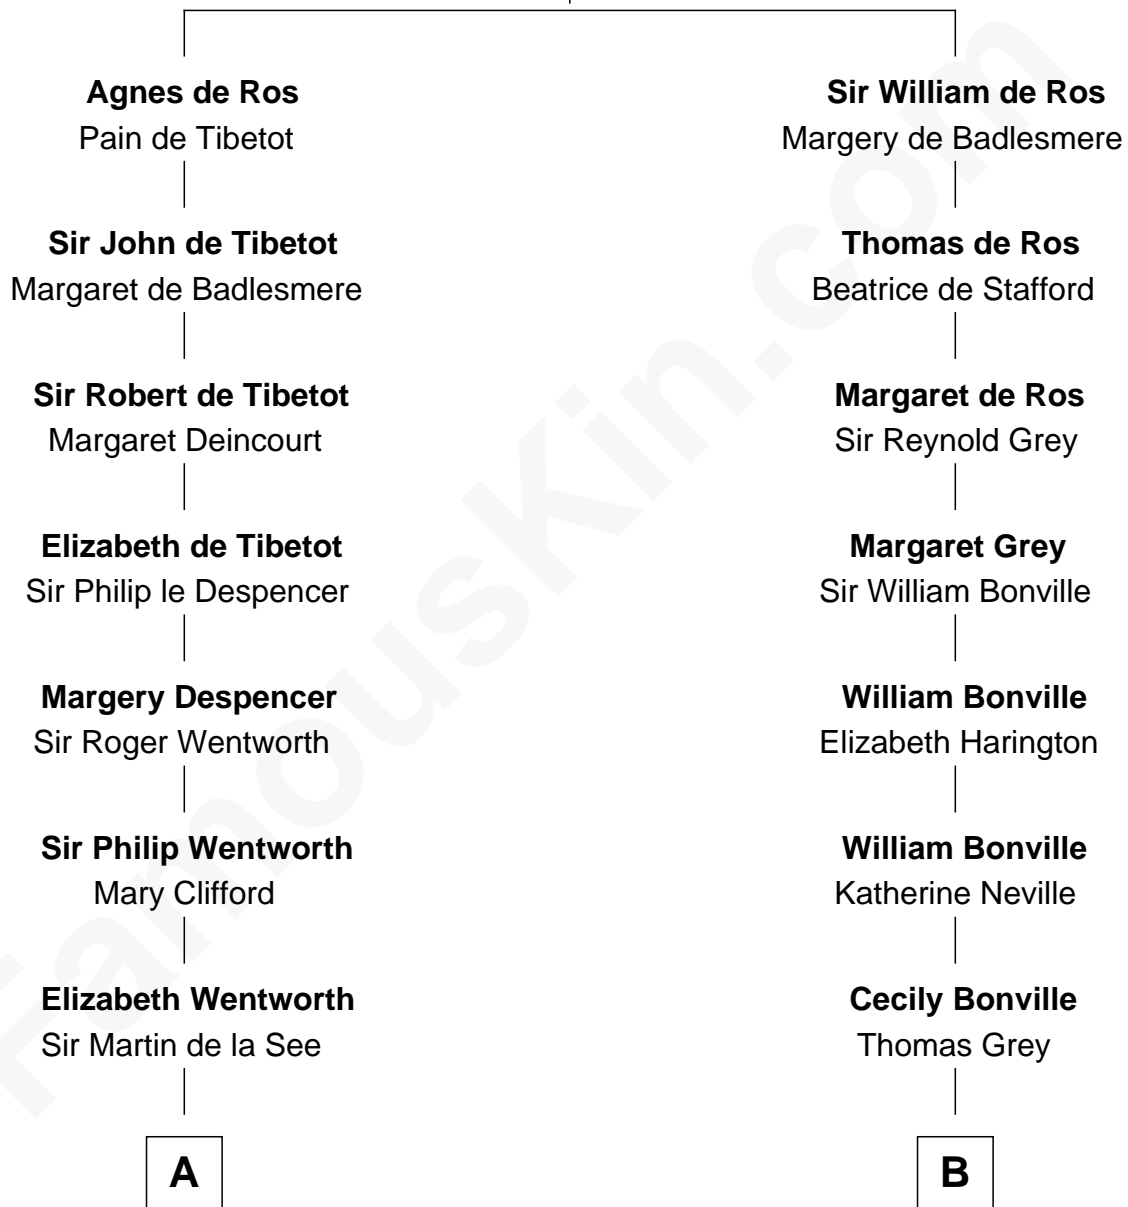

FamousKin.com Relationship Chart of

Roy Rogers

Cowboy movie actor and singer

21st cousin of

J. K. Simmons

TV and Movie Actor

William de Ros
Maude de Vaux

C

Moses Kibbe
Sarah Everman

Jacintha Kibbe
William Womack

Archer Womack
Patricia Adeline Hatchett

Mattie M. Womack
Andrew E. Slye

Roy Rogers
Cowboy movie actor and singer

D

Sedgwick Russell Hazen
Mary Isabelle Barr