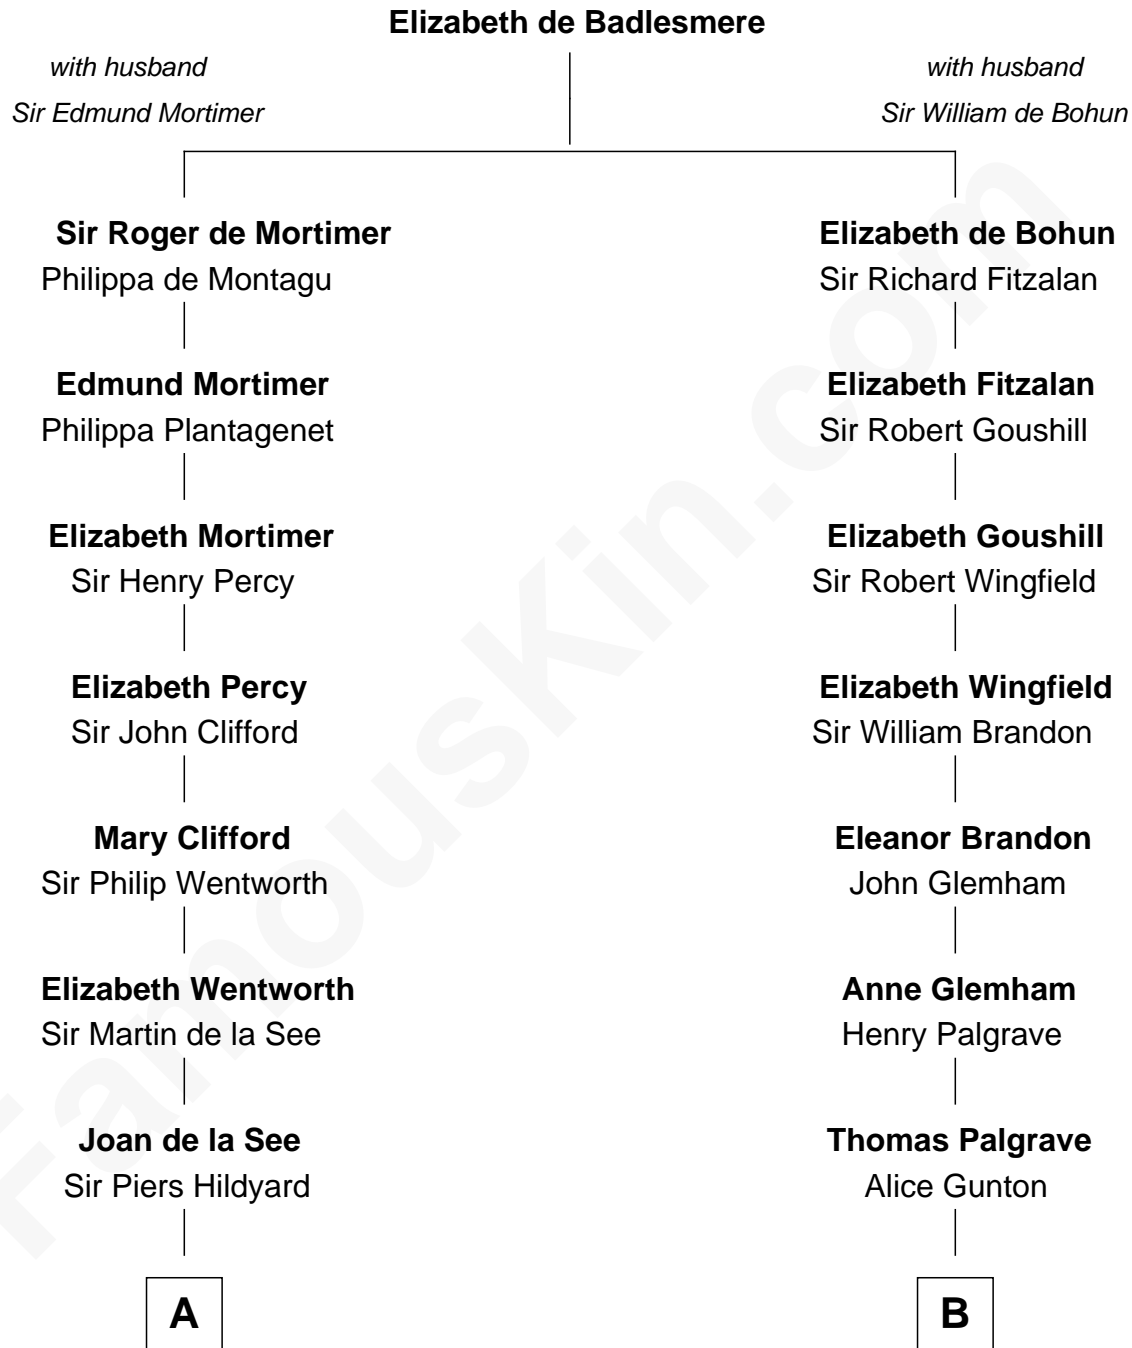

FamousKin.com

Relationship Chart of

Roy Rogers

Cowboy movie actor and singer

17th cousin 3 times removed of

Henry Clay Folger

Founder of Folger Shakespeare Library and Chairman of Standard Oil

C

—
Jacintha Kibbe

William Womack

—
Archer Womack

Patricia Adeline Hatchett

—
Mattie M. Womack

Andrew E. Slye

—
Roy Rogers

Cowboy movie actor and singer