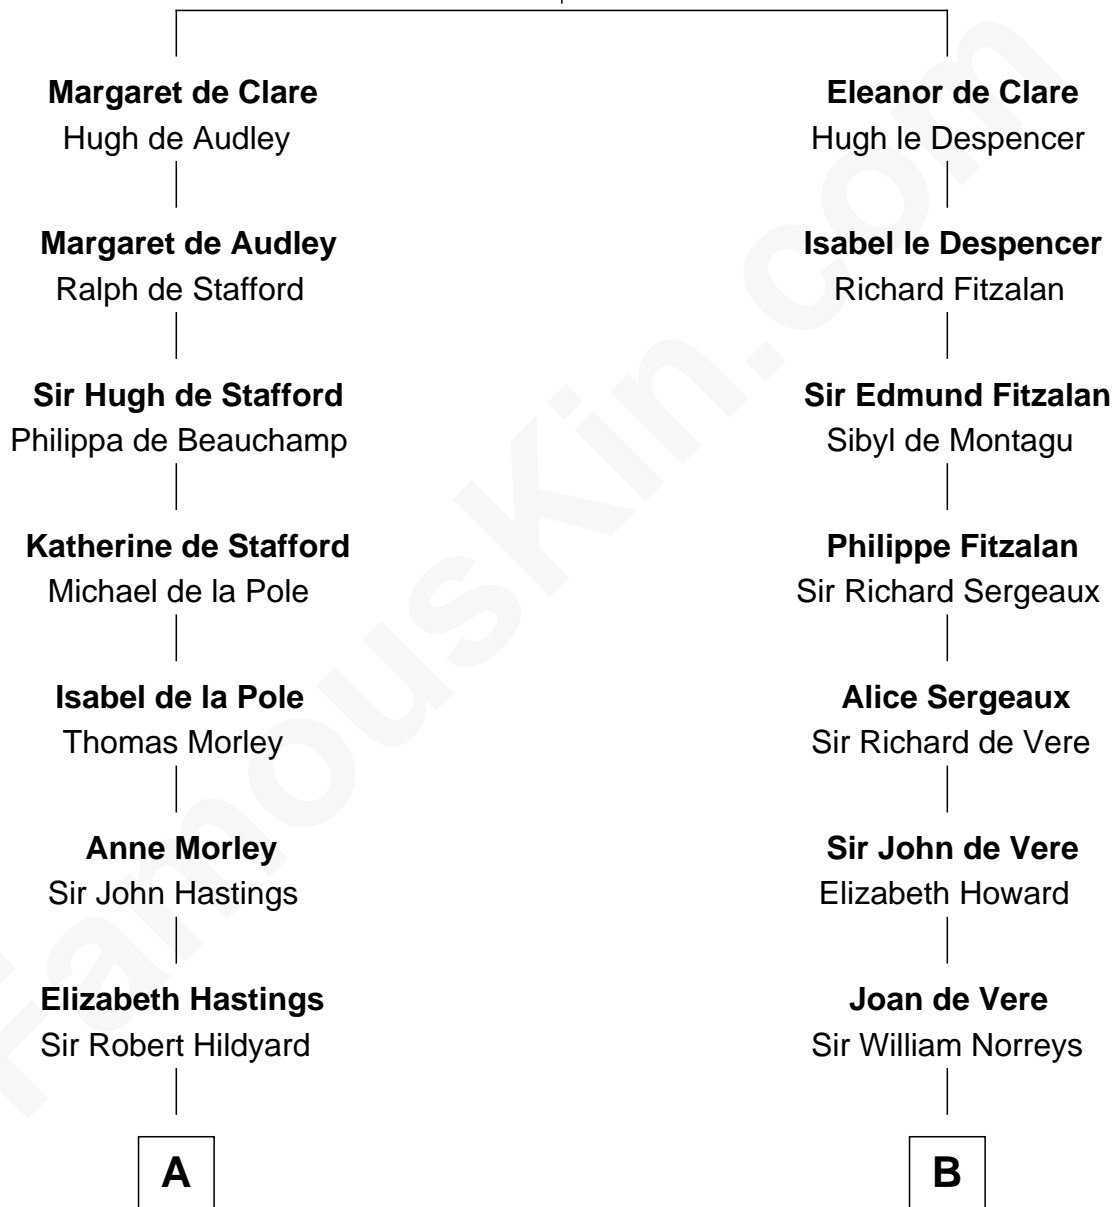

FamousKin.com

Relationship Chart of

Roy Rogers

Cowboy movie actor and singer

16th cousin 5 times removed of

Samuel Howard

Boston Tea Party Participant

Sir Gilbert de Clare

Joan of Acre

C

—
Moses Kibbe
Sarah Everman

—
Jacintha Kibbe
William Womack

—
Archer Womack
Patricia Adeline Hatchett

—
Mattie M. Womack
Andrew E. Slye

—
Roy Rogers
Cowboy movie actor and singer