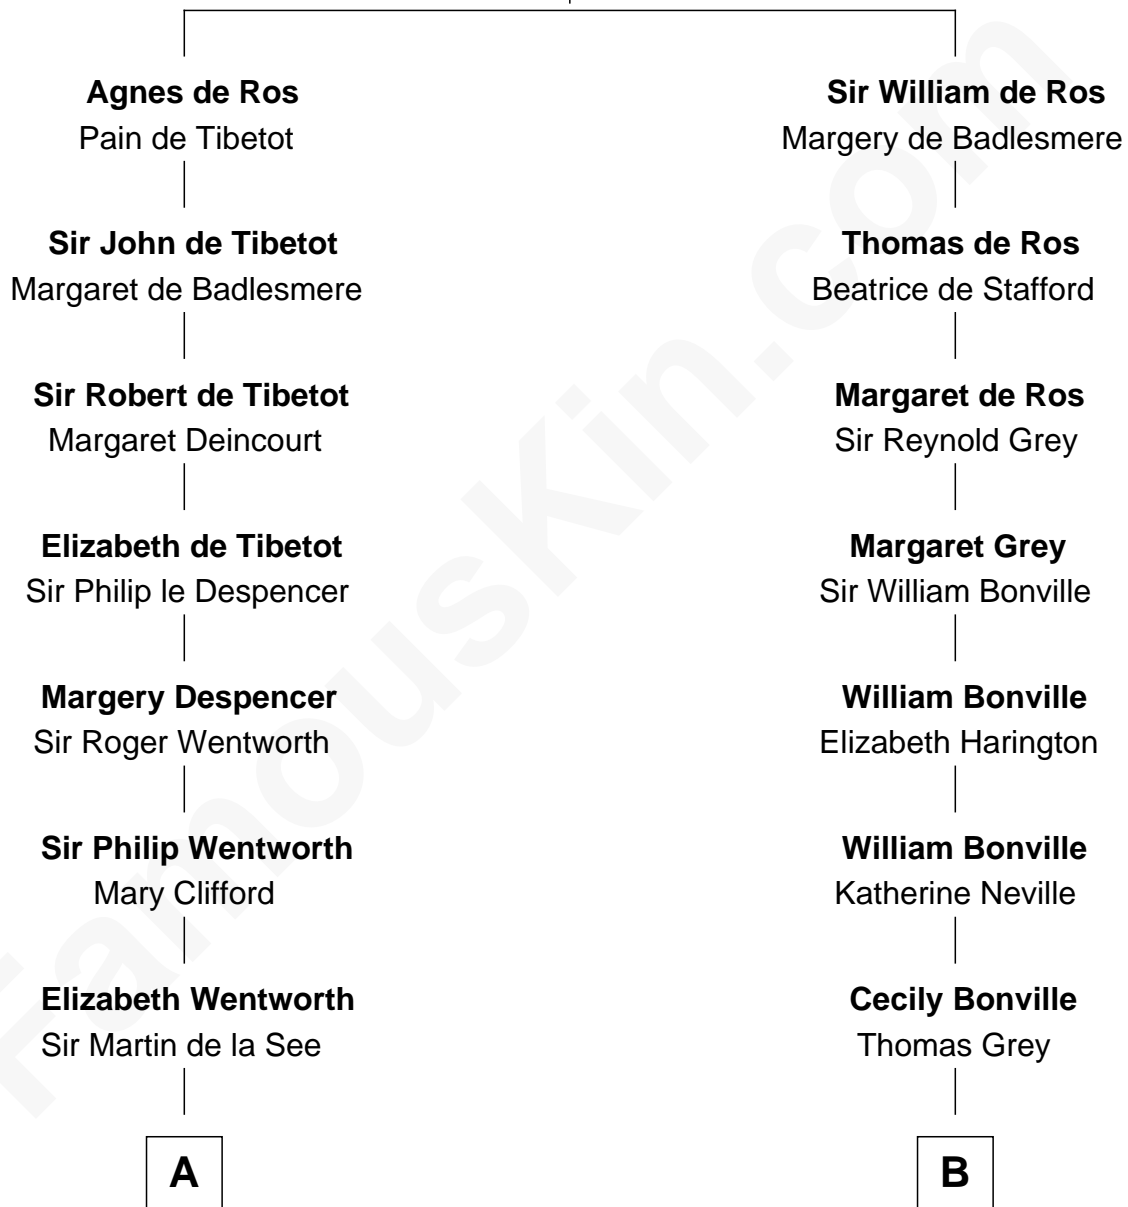

FamousKin.com

Relationship Chart of

Roy Rogers

Cowboy movie actor and singer

19th cousin 2 times removed of

Dr. H. H. Holmes

Serial Killer aka "Devil in the White City"

William de Ros
Maude de Vaux

C

Moses Kibbe
Sarah Everman

Jacintha Kibbe
William Womack

Archer Womack
Patricia Adeline Hatchett

Mattie M. Womack
Andrew E. Slye

Roy Rogers
Cowboy movie actor and singer

D

Scribner Mudgett
Nancy Prescott

Levi Horton Mudgett
Theodate Page Price

Dr. H. H. Holmes
Serial Killer Dr. H. H. Holmes