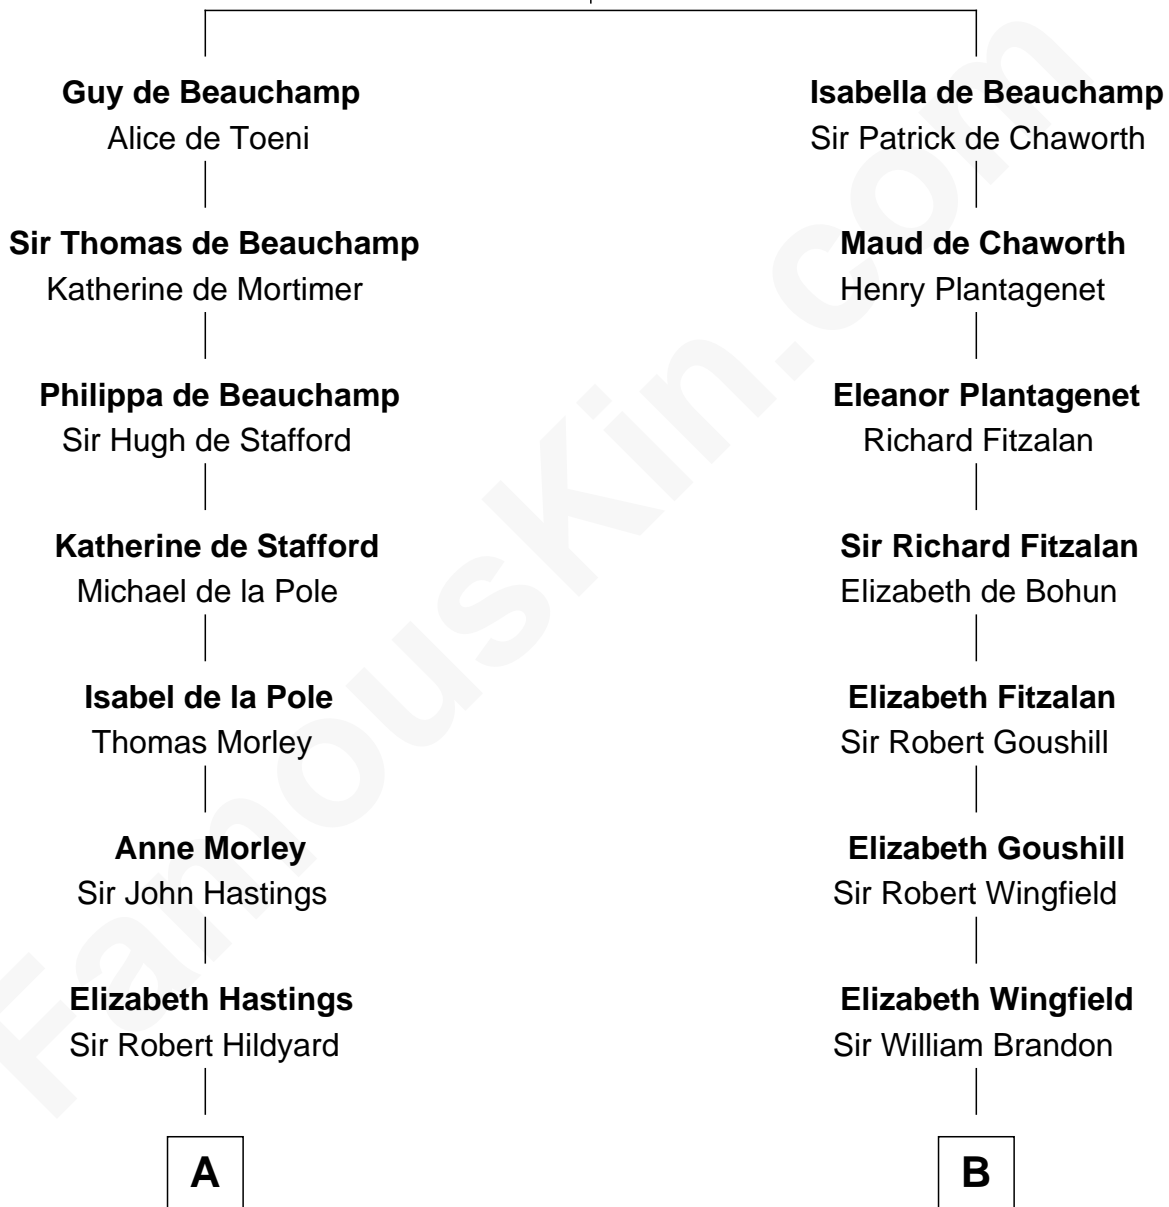

William de Beauchamp

Maud FitzJohn