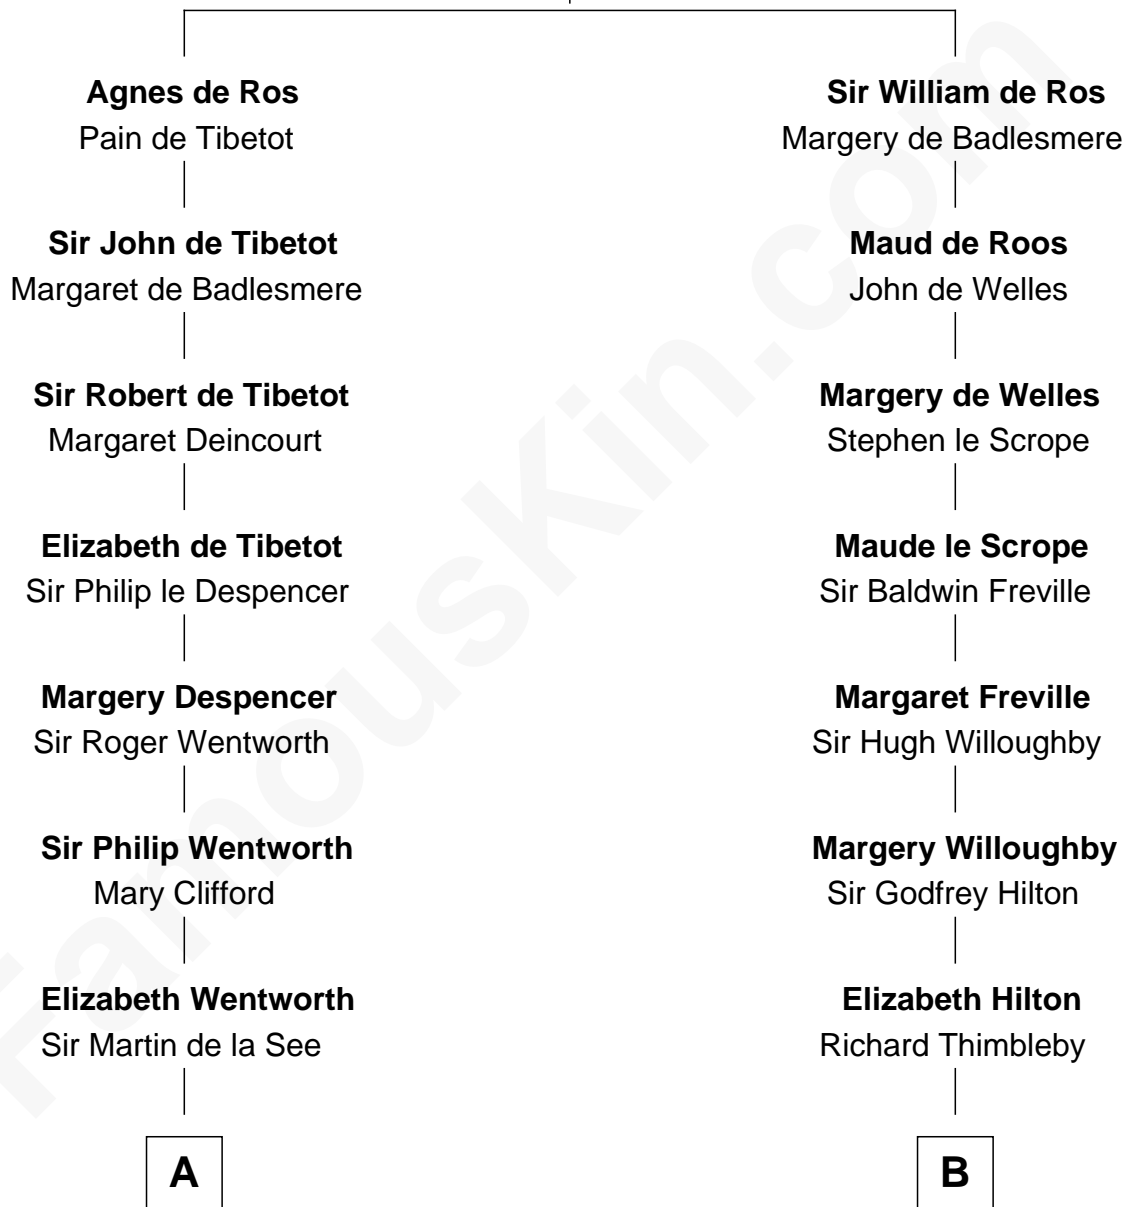

FamousKin.com

Relationship Chart of

Roy Rogers

Cowboy movie actor and singer

19th cousin 2 times removed of

Franklin D. Roosevelt

32nd U.S. President

William de Ros
Maude de Vaux

Sara Delano
James Roosevelt

Franklin D. Roosevelt
32nd U.S. President