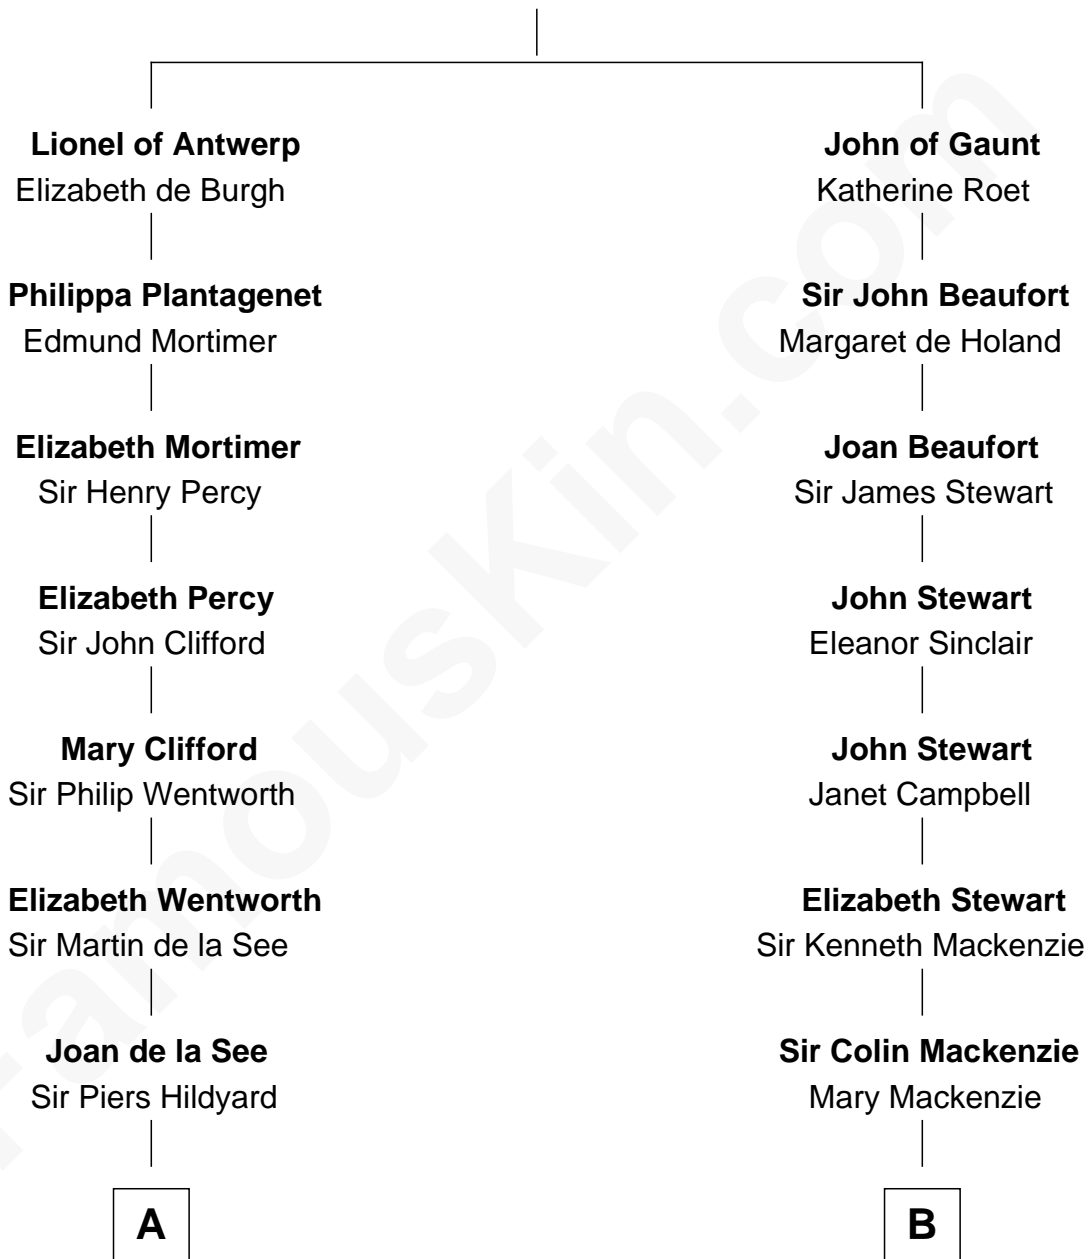

## Relationship Chart of

### Roy Rogers

*Cowboy movie actor and singer*

16th cousin 4 times removed of

### Theodore Roosevelt

*26th U.S. President*

### Edward III, King of England

Philippa of Hainault

**C**

—  
**Jacintha Kibbe**  
William Womack

—  
**Archer Womack**  
Patricia Adeline Hatchett

—  
**Mattie M. Womack**  
Andrew E. Slye

—  
**Roy Rogers**  
*Cowboy movie actor and singer*