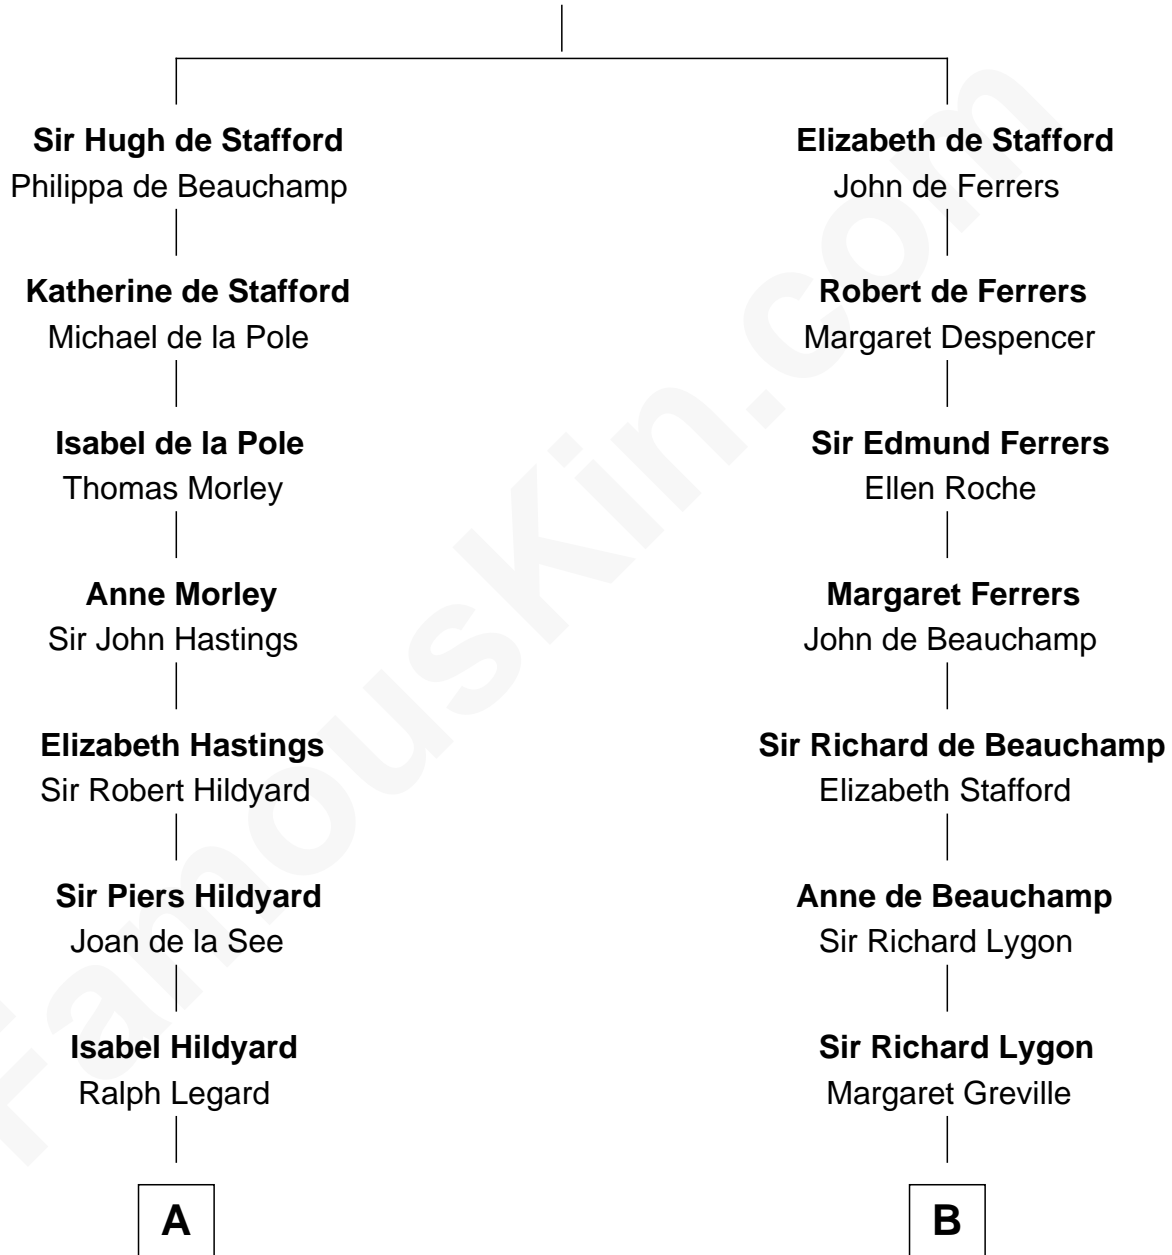

## Relationship Chart of

### Roy Rogers

*Cowboy movie actor and singer*

19th cousin 2 times removed of

**James Taylor**

*Singer-Songwriter*

**Ralph de Stafford**

Margaret de Audley

**C**

**Archer Womack**  
Patricia Adeline Hatchett

**Mattie M. Womack**  
Andrew E. Slye

**Roy Rogers**  
*Cowboy movie actor and singer*

**D**

**Eliza Ann Buffum**  
Granville Hall Leonard

**Emily Roxanna Leonard**  
Stanford Lyman Haynes

**Theodosia Haynes**  
Alexander Taylor

**Dr. Isaac Montrose Taylor**  
Gertrude Arline Woodard

**James Taylor**  
*Singer-Songwriter*