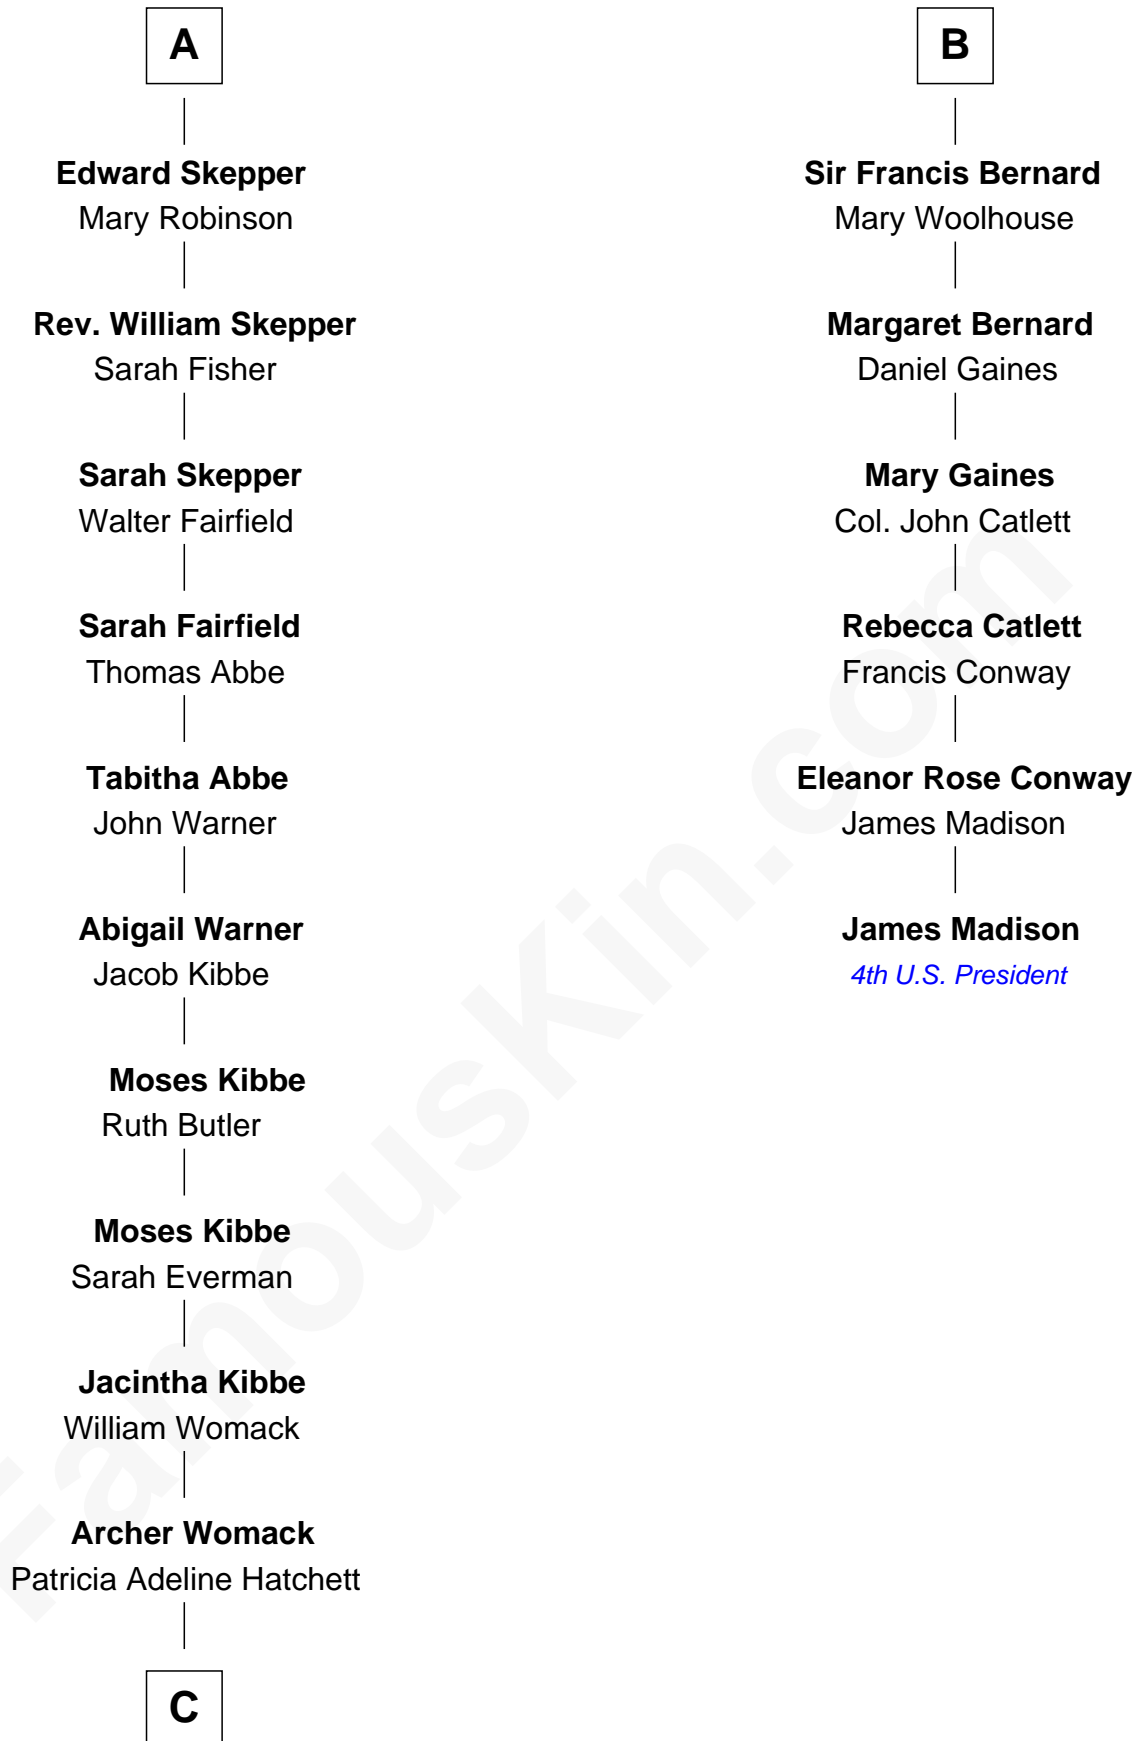

FamousKin.com

Relationship Chart of

Roy Rogers

Cowboy movie actor and singer

12th cousin 6 times removed of

James Madison

4th U.S. President

Sir Hugh de Stafford
Philippa de Beauchamp

Katherine de Stafford

Michael de la Pole

Isabel de la Pole

Thomas Morley

Anne Morley

Sir John Hastings

Elizabeth Hastings

Sir Robert Hildyard

Sir Piers Hildyard

Joan de la See

Isabel Hildyard

Ralph Legard

Joan Ledgard

Richard Skepper

A

Margaret de Stafford

Margaret Daundelyn

John Bernard

Cecily Muscote

Francis Bernard

Alice Hazlewood

B

C

—
Mattie M. Womack