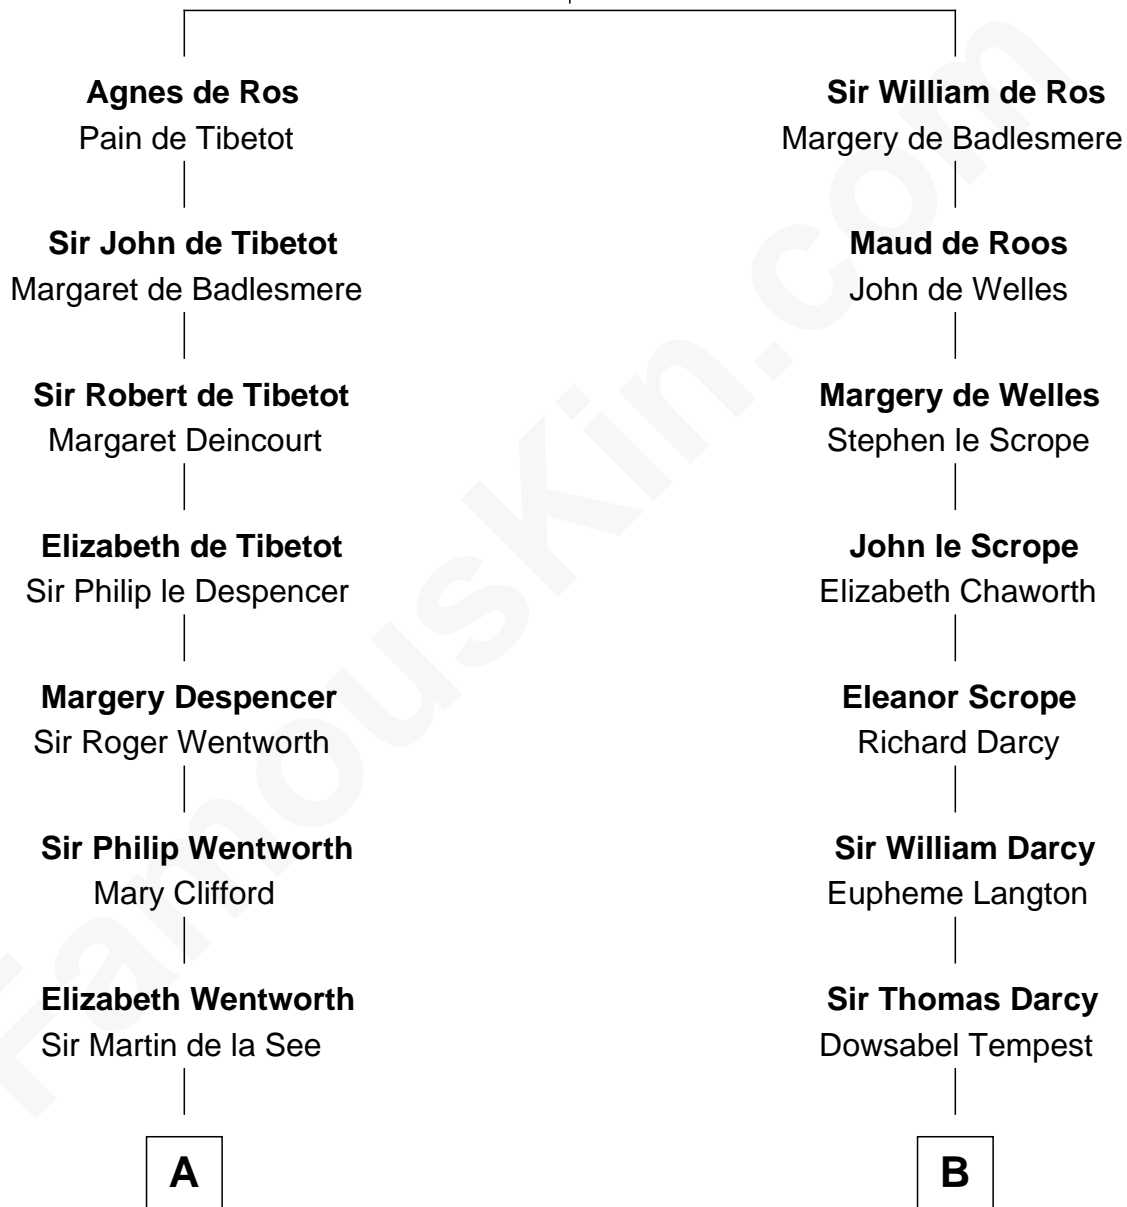

FamousKin.com

Relationship Chart of

Roy Rogers

Cowboy movie actor and singer

20th cousin 1 time removed of

Bill Weld

68th Governor of Massachusetts

William de Ros
Maude de Vaux