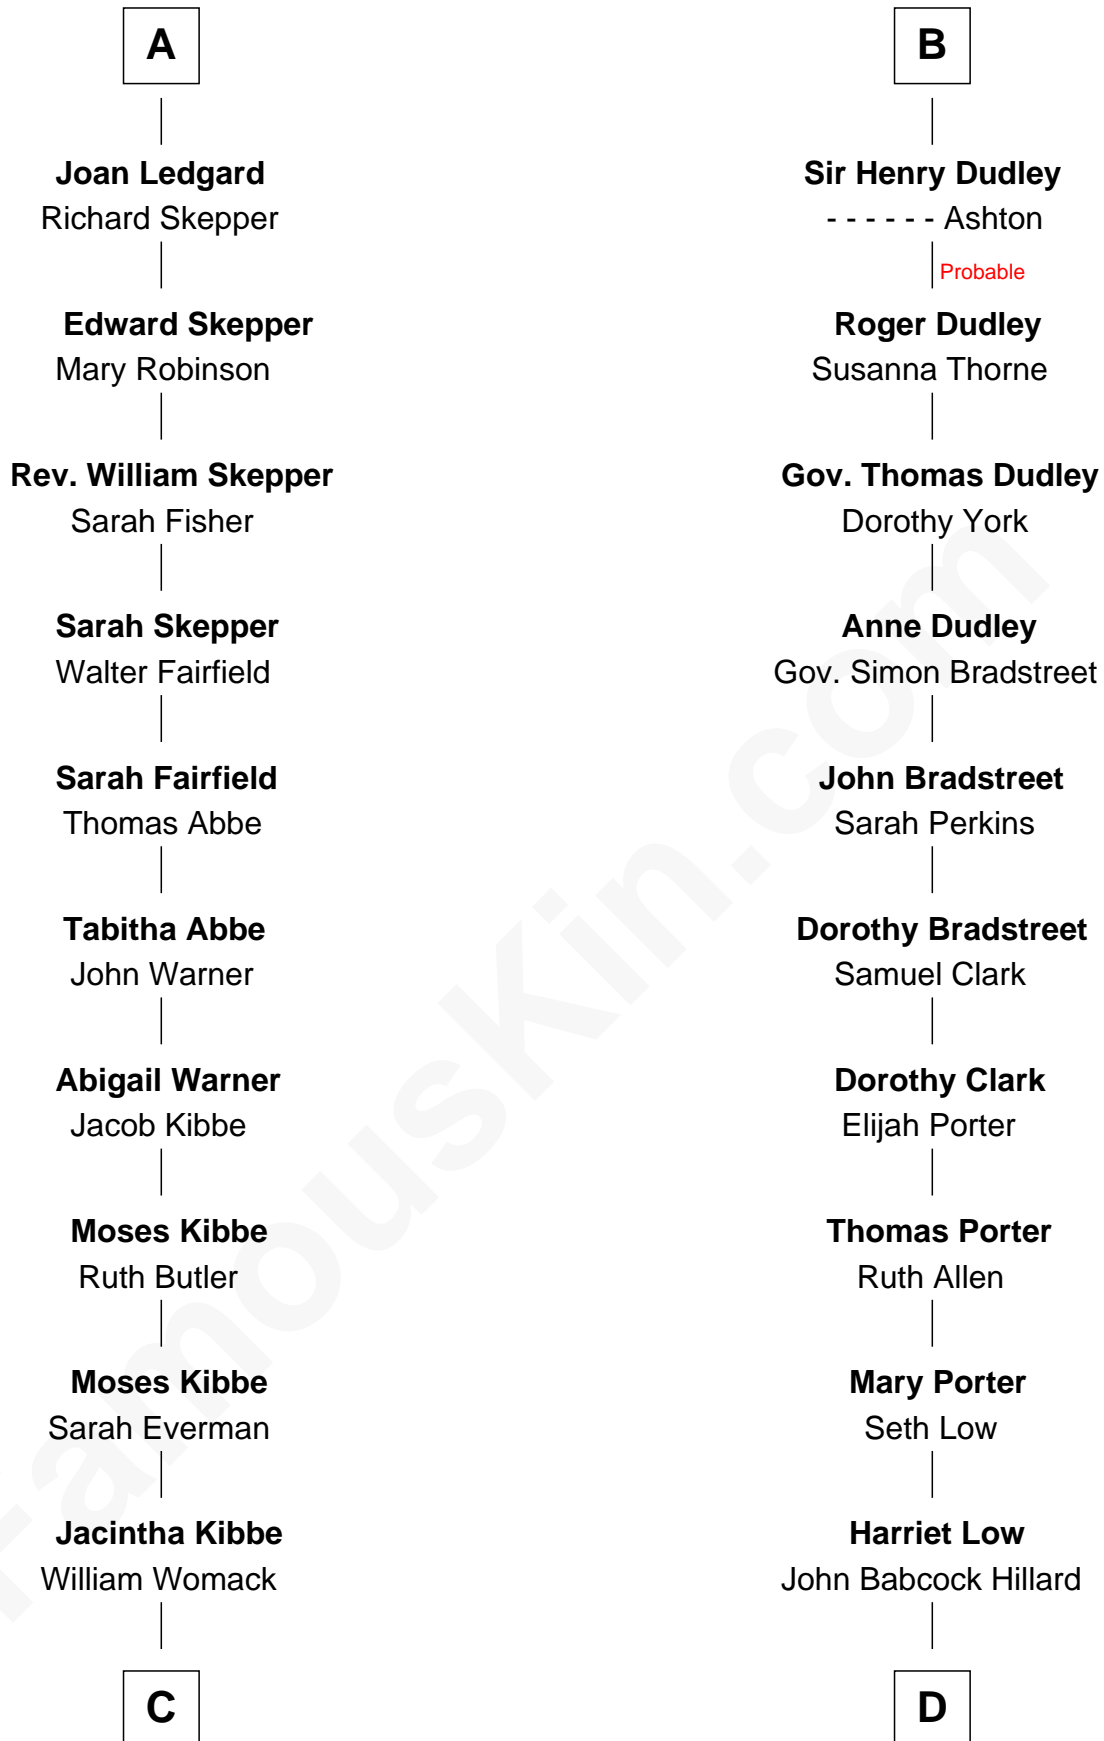

# FamousKin.com Relationship Chart of

**Roy Rogers**

*Cowboy movie actor and singer*

19th cousin 1 time removed of

**Bill Weld**

*68th Governor of Massachusetts*

**C**

**Archer Womack**  
Patricia Adeline Hatchett

**Mattie M. Womack**  
Andrew E. Slye

**Roy Rogers**  
*Cowboy movie actor and singer*

**D**

**Harriet Hillard**  
William Augustus White

**Margaret Low White**  
Francis Minot Weld

**David Weld**  
Mary Blake Nichols

**Bill Weld**  
*68th Governor of Massachusetts*