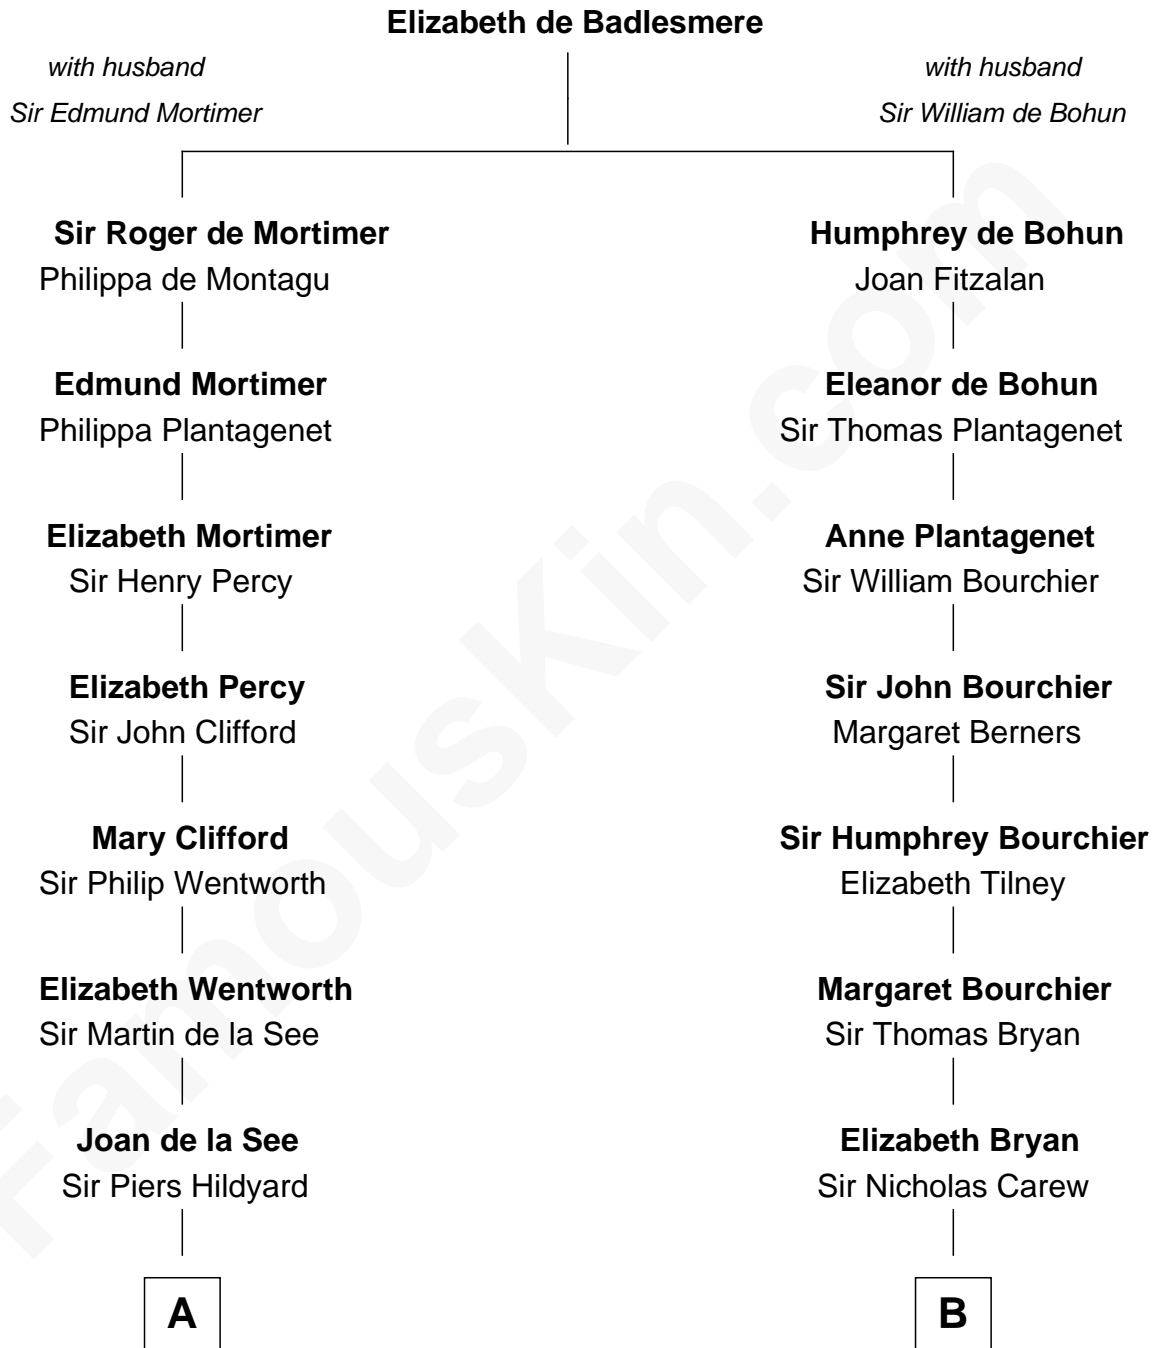

FamousKin.com Relationship Chart of

Roy Rogers

Cowboy movie actor and singer

20th cousin of

Bill Weld

68th Governor of Massachusetts

C

Jacintha Kibbe
William Womack

Archer Womack
Patricia Adeline Hatchett

Mattie M. Womack
Andrew E. Slye

Roy Rogers
Cowboy movie actor and singer

D

Fanny Elizabeth Bartholomew
Dr. Francis Minot Weld

Francis Minot Weld
Margaret Low White

David Weld
Mary Blake Nichols