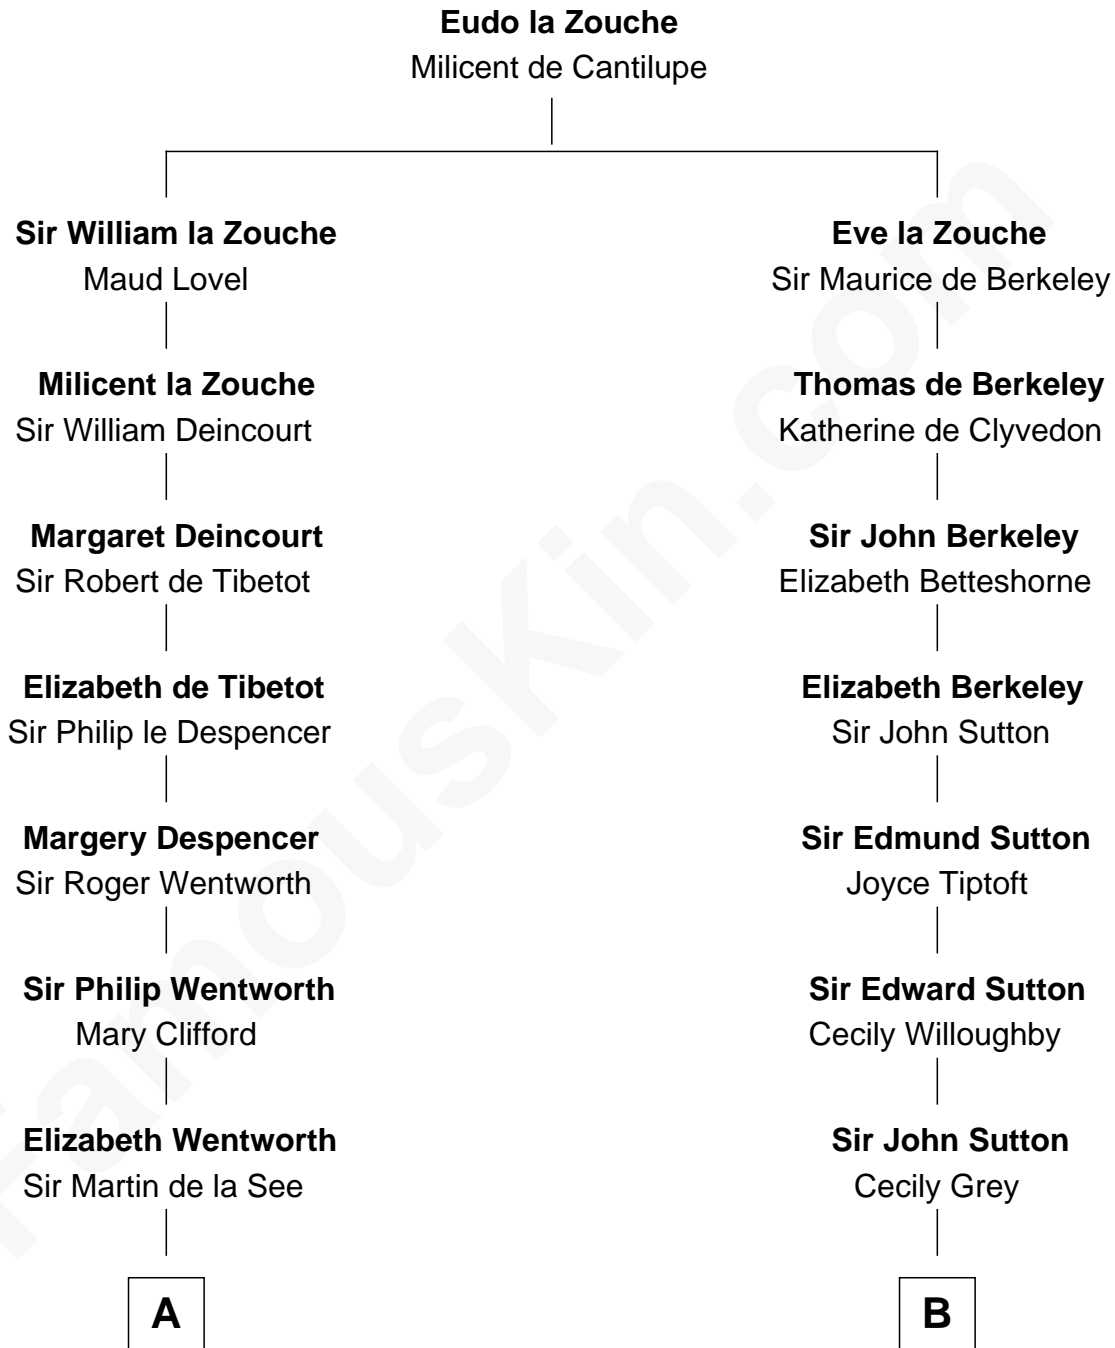

FamousKin.com

Relationship Chart of

Roy Rogers

Cowboy movie actor and singer

20th cousin 1 time removed of

Bill Weld

68th Governor of Massachusetts

C

Moses Kibbe
Sarah Everman

Jacintha Kibbe
William Womack

Archer Womack
Patricia Adeline Hatchett

Mattie M. Womack
Andrew E. Slye

Roy Rogers
Cowboy movie actor and singer

D

Harriet Hillard
William Augustus White