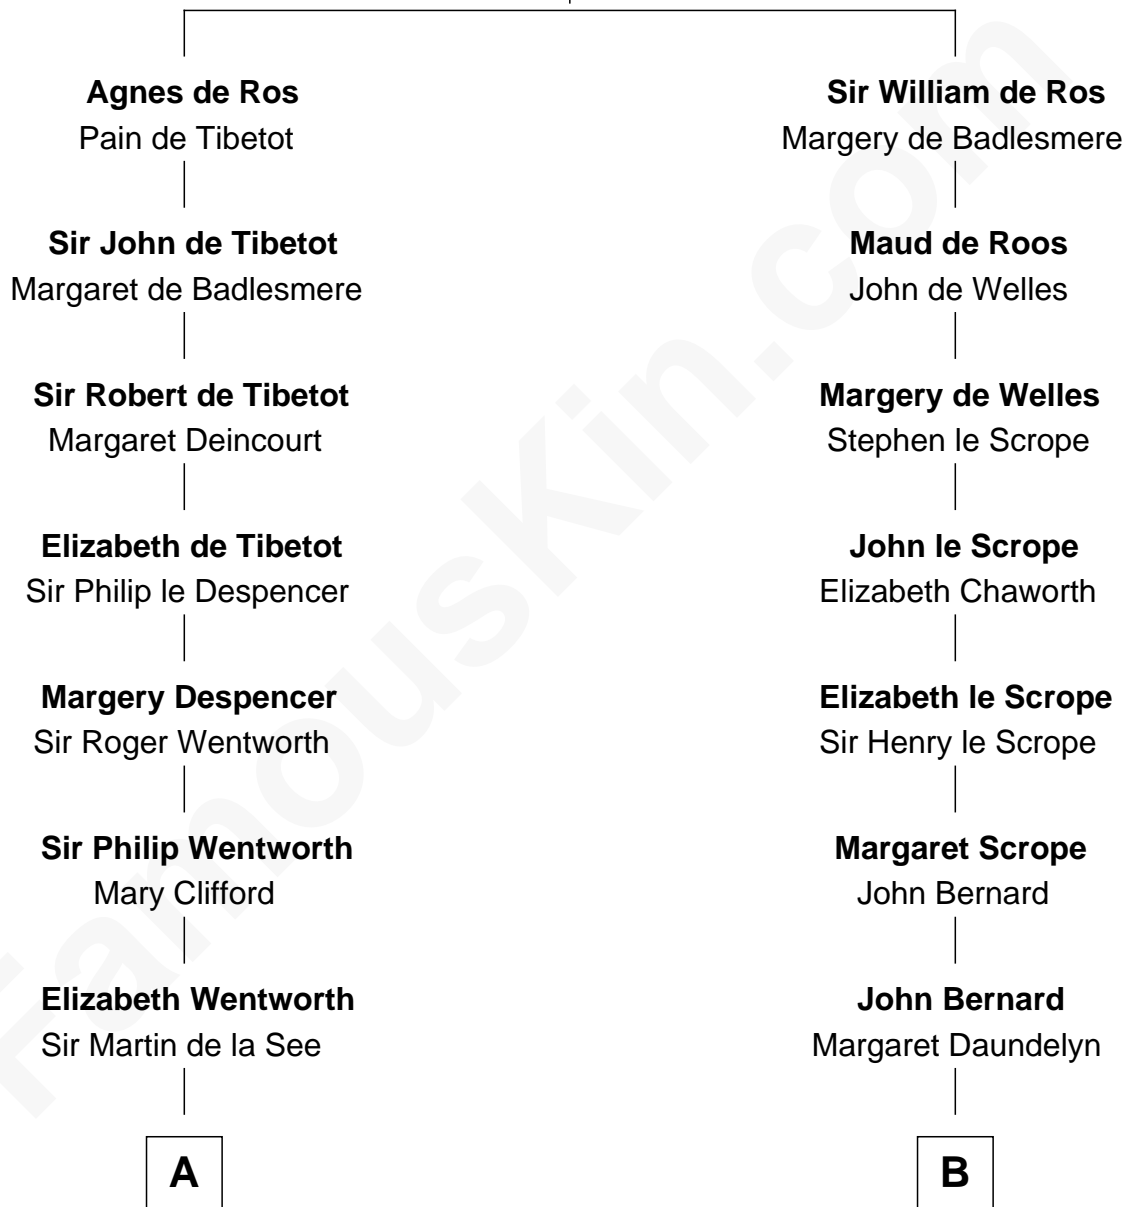

## Relationship Chart of

**Roy Rogers**

*Cowboy movie actor and singer*

17th cousin 4 times removed of

**Helen Keller**

*Author and Activist*

**William de Ros**

Maude de Vaux

**C**

—  
**Moses Kibbe**  
Sarah Everman

—  
**Jacintha Kibbe**  
William Womack

—  
**Archer Womack**  
Patricia Adeline Hatchett

—  
**Mattie M. Womack**  
Andrew E. Slye

—  
**Roy Rogers**  
*Cowboy movie actor and singer*