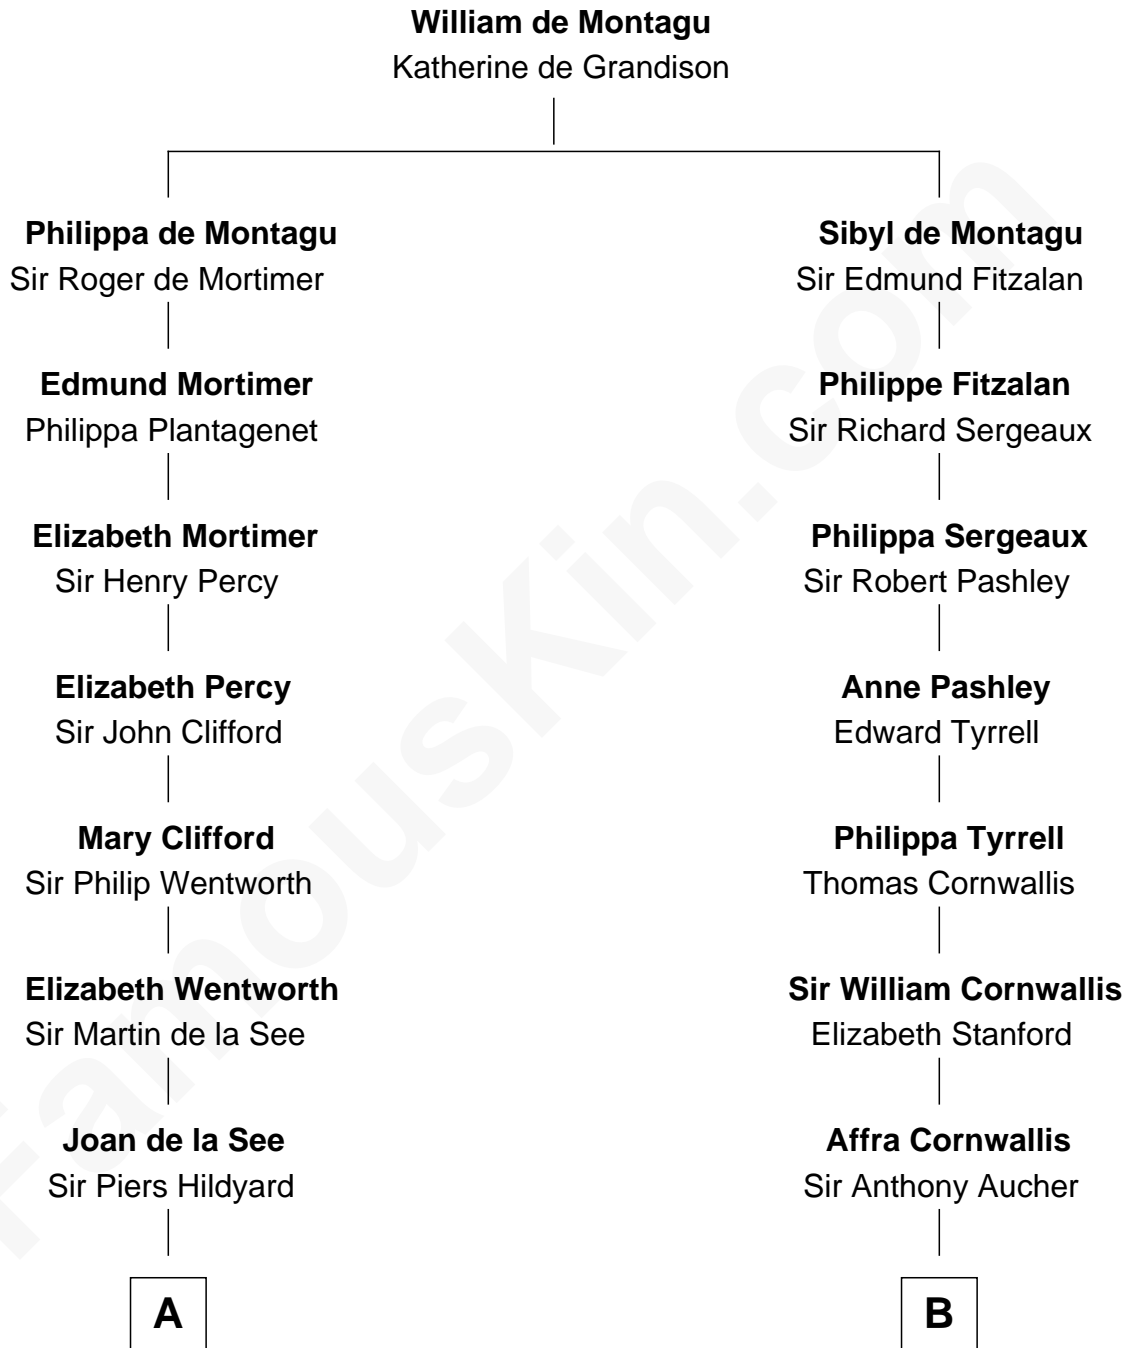

FamousKin.com

Relationship Chart of

Roy Rogers

Cowboy movie actor and singer

18th cousin 2 times removed of

Helen Keller

Author and Activist

C

Jacintha Kibbe
William Womack

Archer Womack
Patricia Adeline Hatchett

Mattie M. Womack
Andrew E. Slye

Roy Rogers
Cowboy movie actor and singer

D

Arthur Henley Keller
Kate Adams

Helen Keller
Author and Activist