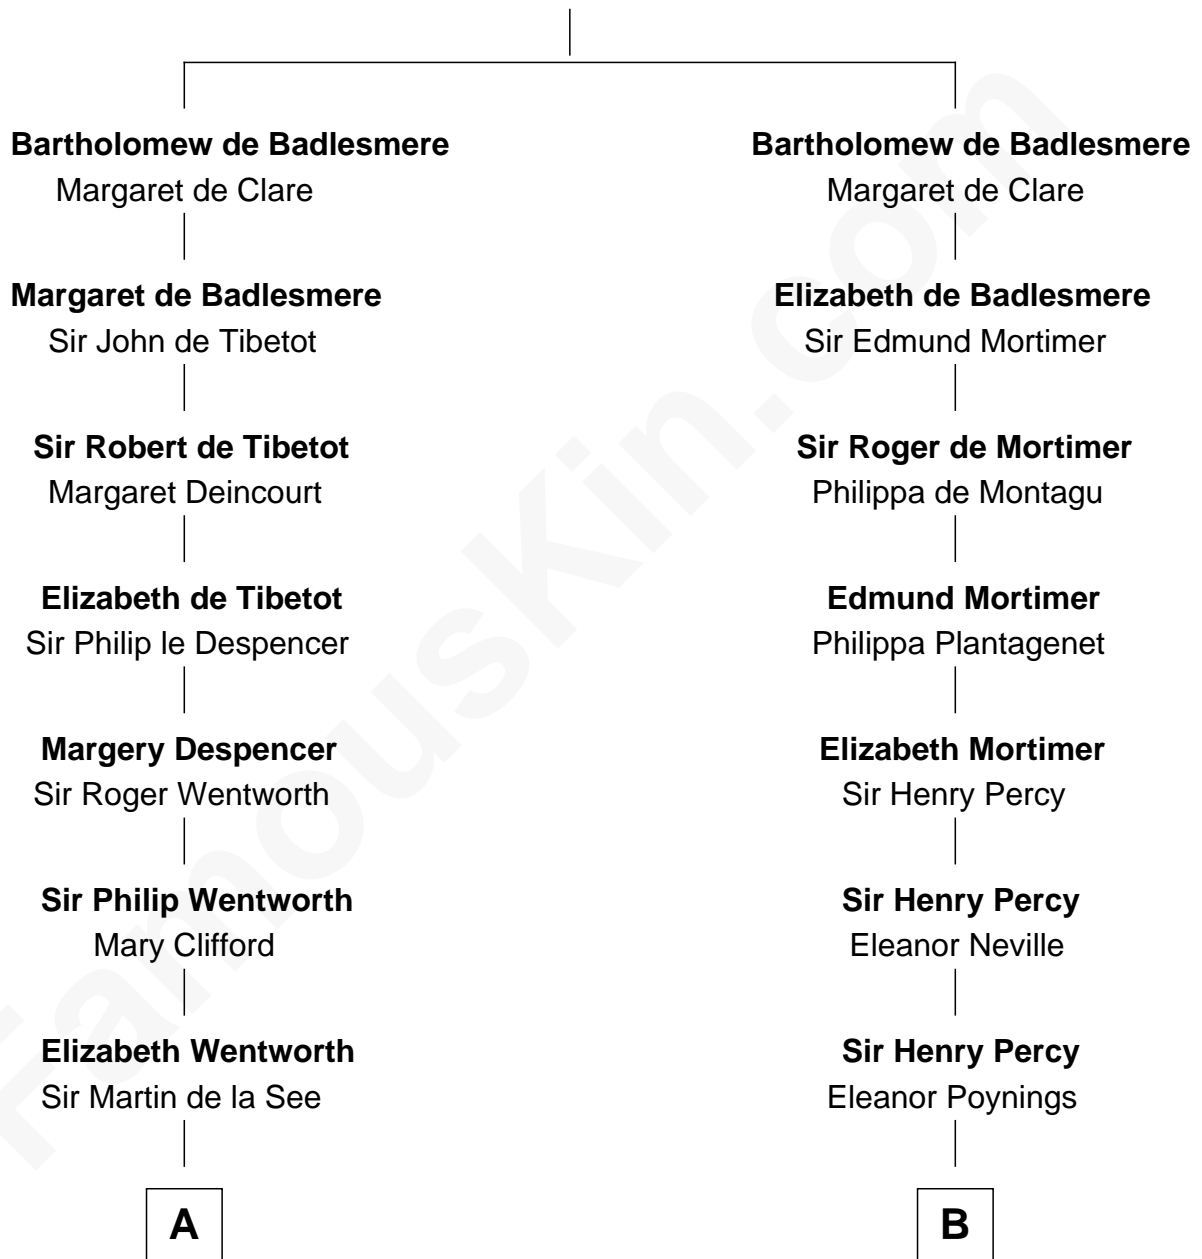

FamousKin.com

Relationship Chart of

Roy Rogers

Cowboy movie actor and singer

17th cousin 4 times removed of

Daniel Carroll

Signer of the U.S. Constitution

Gunselm de Badlesmere

C

—
Moses Kibbe
Sarah Everman

—
Jacintha Kibbe
William Womack

—
Archer Womack
Patricia Adeline Hatchett

—
Mattie M. Womack
Andrew E. Slye

—
Roy Rogers
Cowboy movie actor and singer