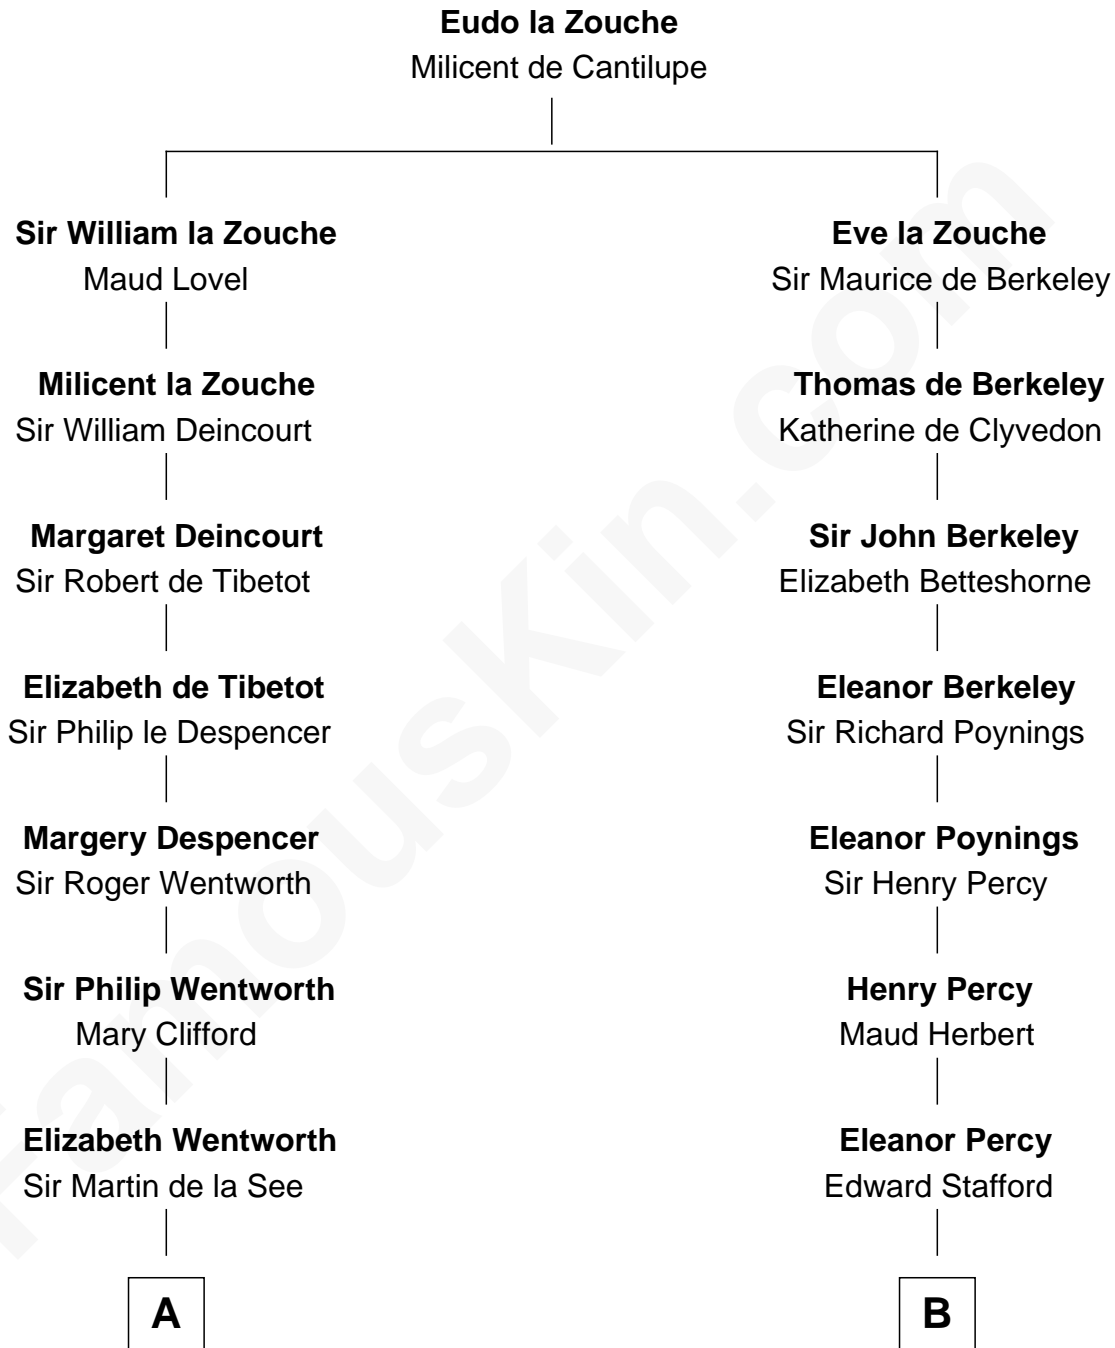

## Relationship Chart of

### Roy Rogers

Cowboy movie actor and singer

15th cousin 6 times removed of

### Daniel Carroll

Signer of the U.S. Constitution

**C**

—  
**Moses Kibbe**  
Sarah Everman

—  
**Jacintha Kibbe**  
William Womack

—  
**Archer Womack**  
Patricia Adeline Hatchett

—  
**Mattie M. Womack**  
Andrew E. Slye