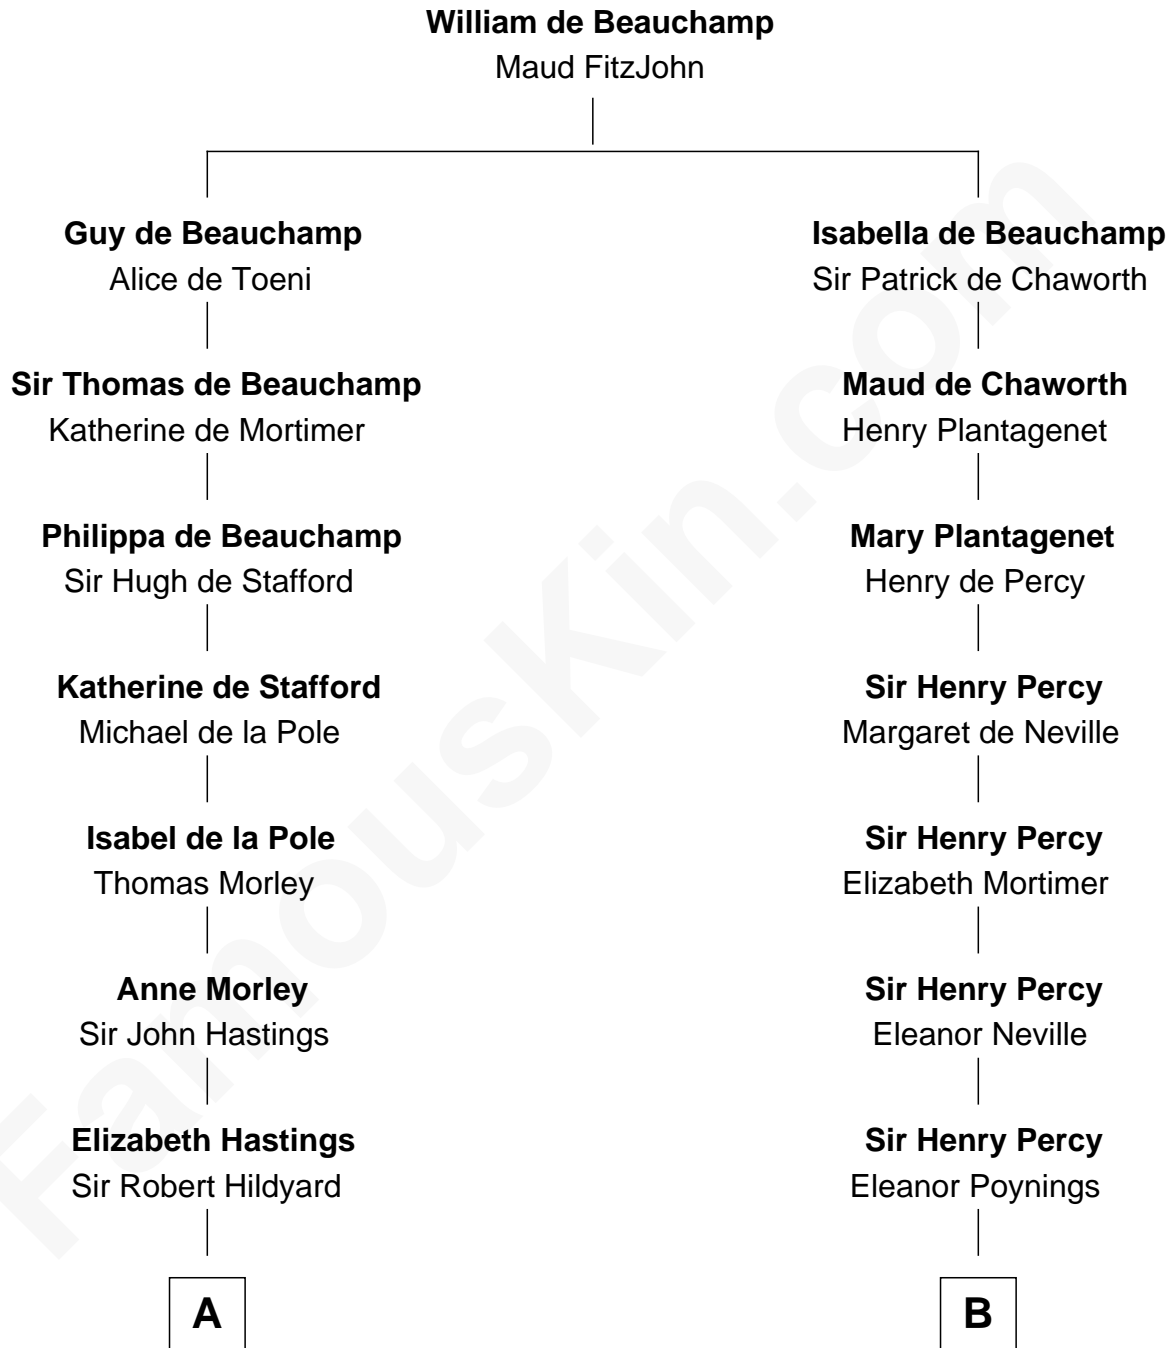

FamousKin.com

Relationship Chart of

Roy Rogers

Cowboy movie actor and singer

17th cousin 4 times removed of

John Carroll

Founder of Georgetown University

C

—
Moses Kibbe
Sarah Everman

—
Jacintha Kibbe
William Womack

—
Archer Womack
Patricia Adeline Hatchett

—
Mattie M. Womack
Andrew E. Slye

—
Roy Rogers
Cowboy movie actor and singer