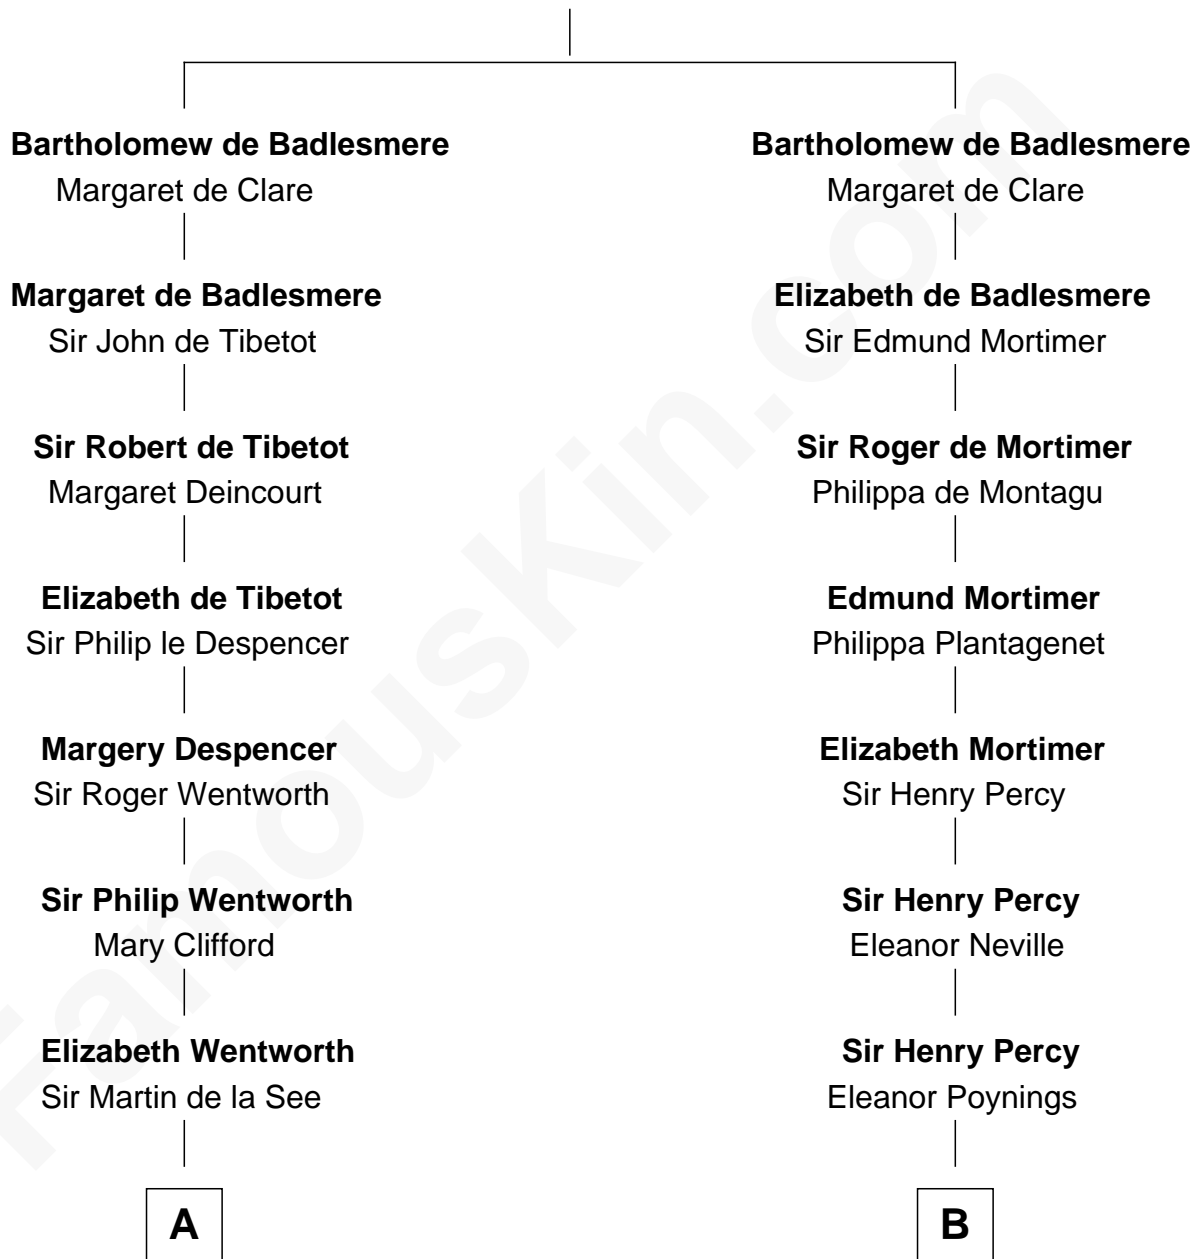

## Relationship Chart of

### Roy Rogers

*Cowboy movie actor and singer*

17th cousin 4 times removed of

### John Carroll

*Founder of Georgetown University*

#### Gunselm de Badlesmere

**C**

—  
**Moses Kibbe**  
Sarah Everman

—  
**Jacintha Kibbe**  
William Womack

—  
**Archer Womack**  
Patricia Adeline Hatchett

—  
**Mattie M. Womack**  
Andrew E. Slye

—  
**Roy Rogers**  
*Cowboy movie actor and singer*