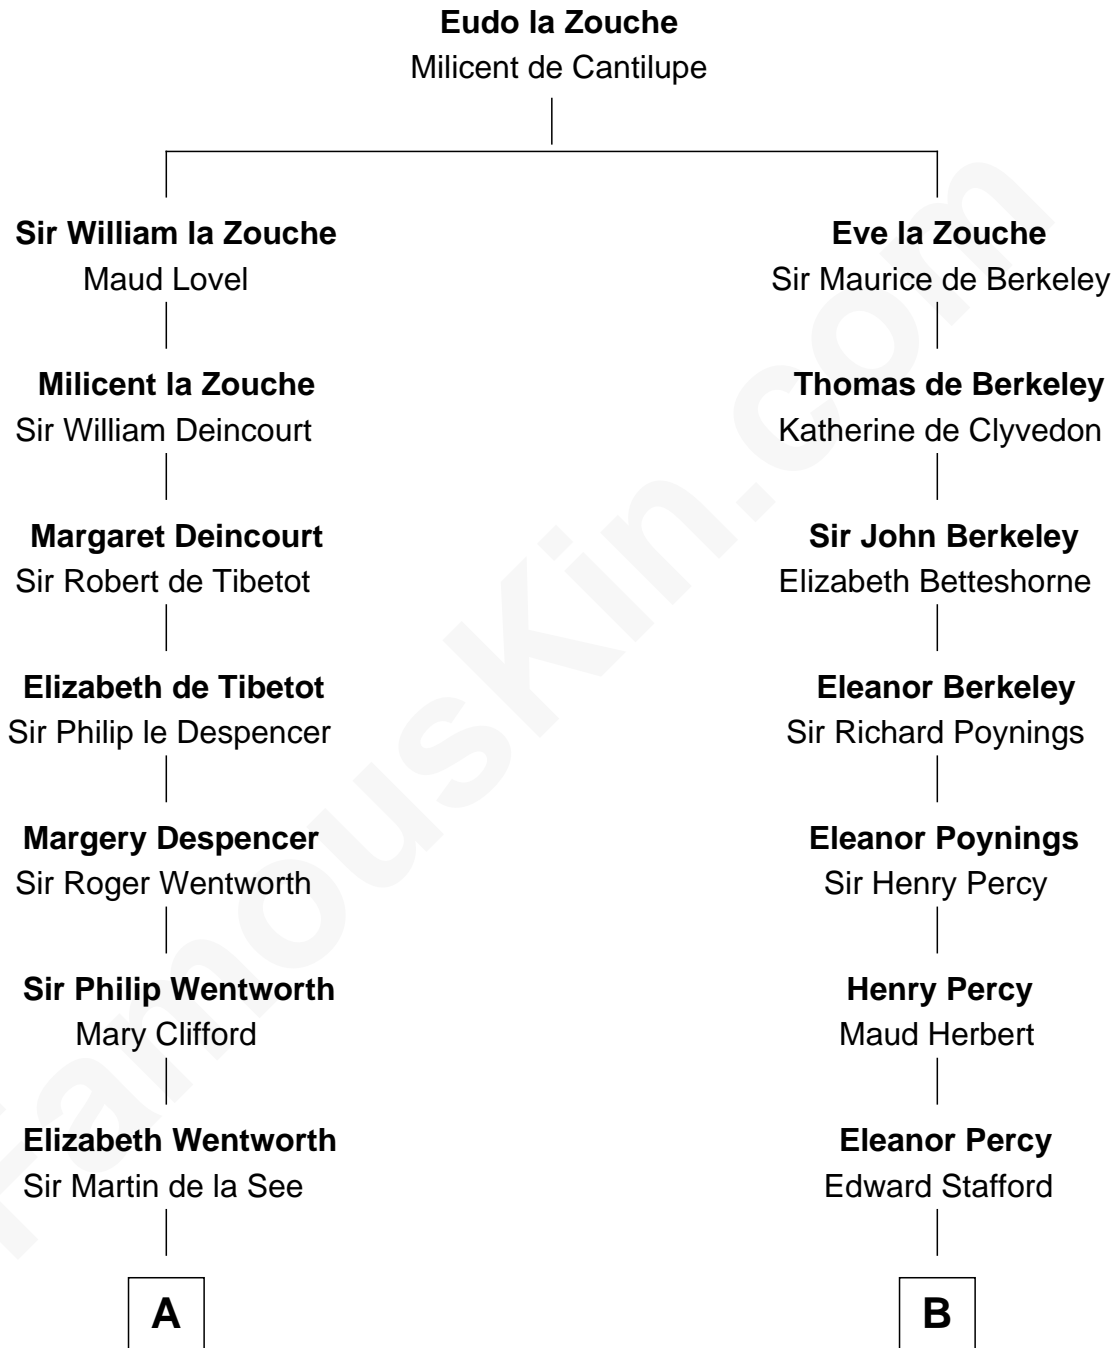

FamousKin.com

Relationship Chart of

Roy Rogers

Cowboy movie actor and singer

15th cousin 6 times removed of

John Carroll

Founder of Georgetown University

C

—
Moses Kibbe
Sarah Everman

—
Jacintha Kibbe
William Womack

—
Archer Womack
Patricia Adeline Hatchett

—
Mattie M. Womack
Andrew E. Slye

—
Roy Rogers
Cowboy movie actor and singer