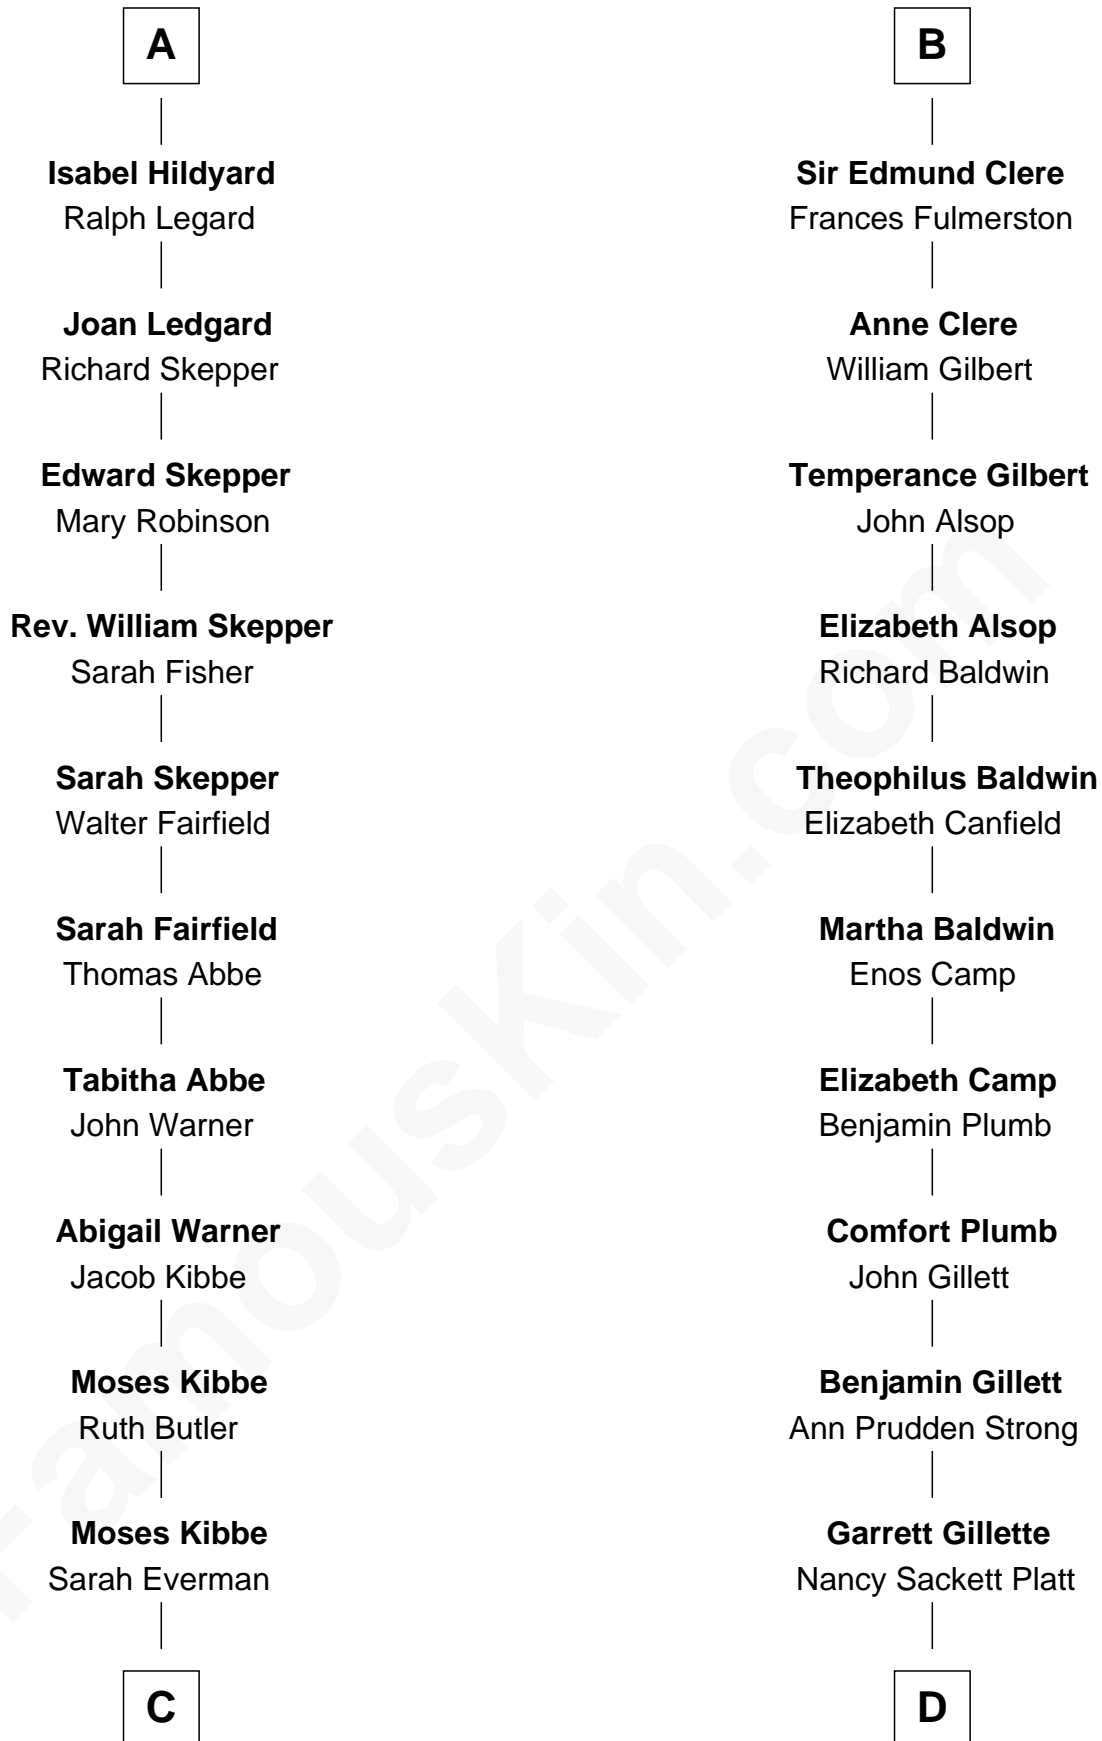

FamousKin.com Relationship Chart of **Roy Rogers**

Cowboy movie actor and singer

20th cousin 1 time removed of

Treat Williams

TV & Movie Actor

C

Jacintha Kibbe
William Womack

Archer Womack
Patricia Adeline Hatchett

Mattie M. Womack
Andrew E. Slye

Roy Rogers
Cowboy movie actor and singer

D

Rufus M. Gillette
Abigail Payne

Mary Abigail Gillette
George Willey Andrew

Treat Payne Andrew
Eleanor Barnum

Marian Andrew
Richard Norman Williams