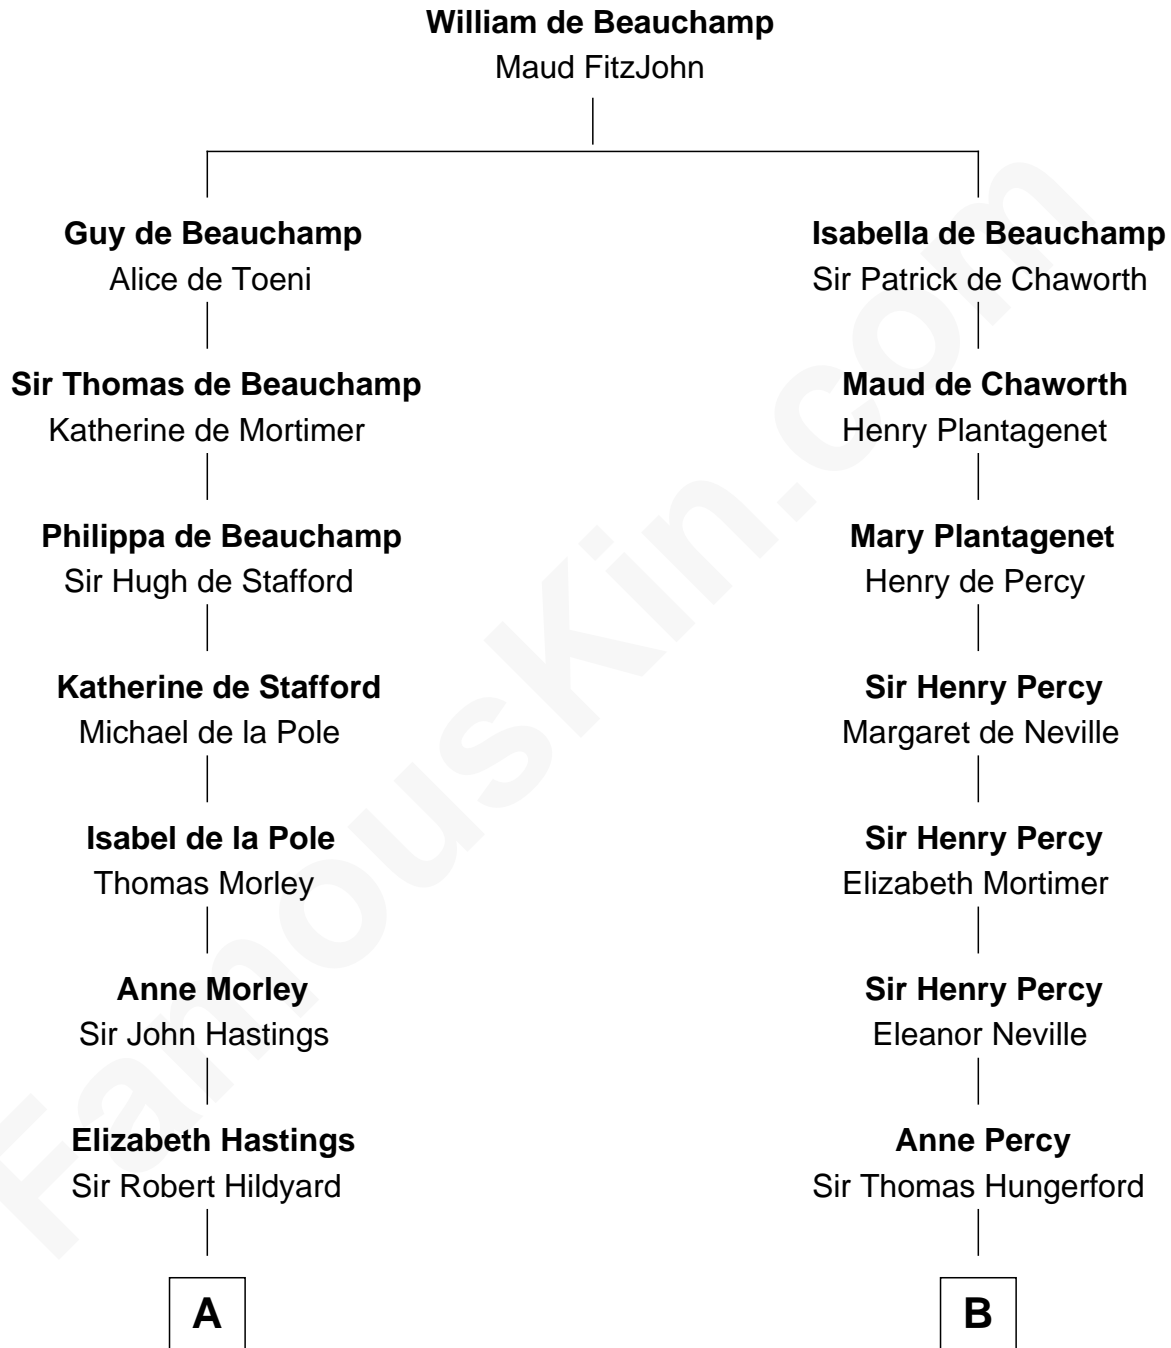

FamousKin.com

Relationship Chart of

Roy Rogers

Cowboy movie actor and singer

19th cousin 2 times removed of

Lewis Carroll

Author of Alice in Wonderland

C

Moses Kibbe
Sarah Everman

Jacintha Kibbe
William Womack

Archer Womack
Patricia Adeline Hatchett

Mattie M. Womack
Andrew E. Slye

Roy Rogers
Cowboy movie actor and singer

D

Charles Lutwidge
Elizabeth Anne Dodgson