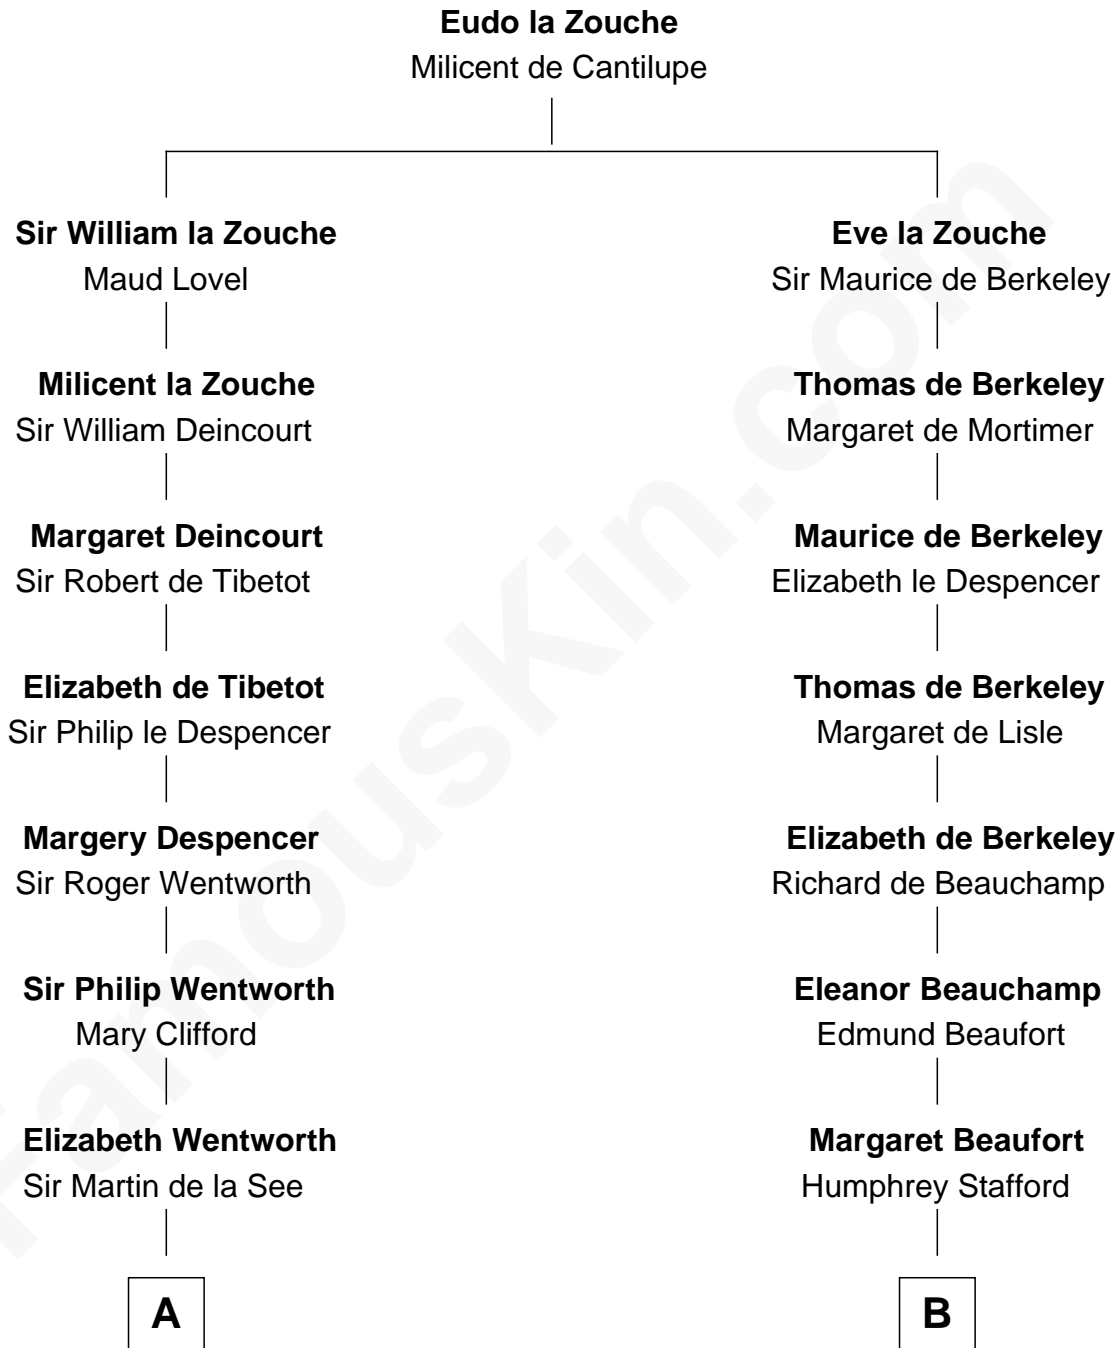

FamousKin.com

Relationship Chart of

Roy Rogers

Cowboy movie actor and singer

19th cousin 2 times removed of

Lewis Carroll

Author of Alice in Wonderland

C

Moses Kibbe
Sarah Everman

Jacintha Kibbe
William Womack

Archer Womack
Patricia Adeline Hatchett

Mattie M. Womack
Andrew E. Slye

Roy Rogers
Cowboy movie actor and singer

D

Charles Lutwidge
Elizabeth Anne Dodgson