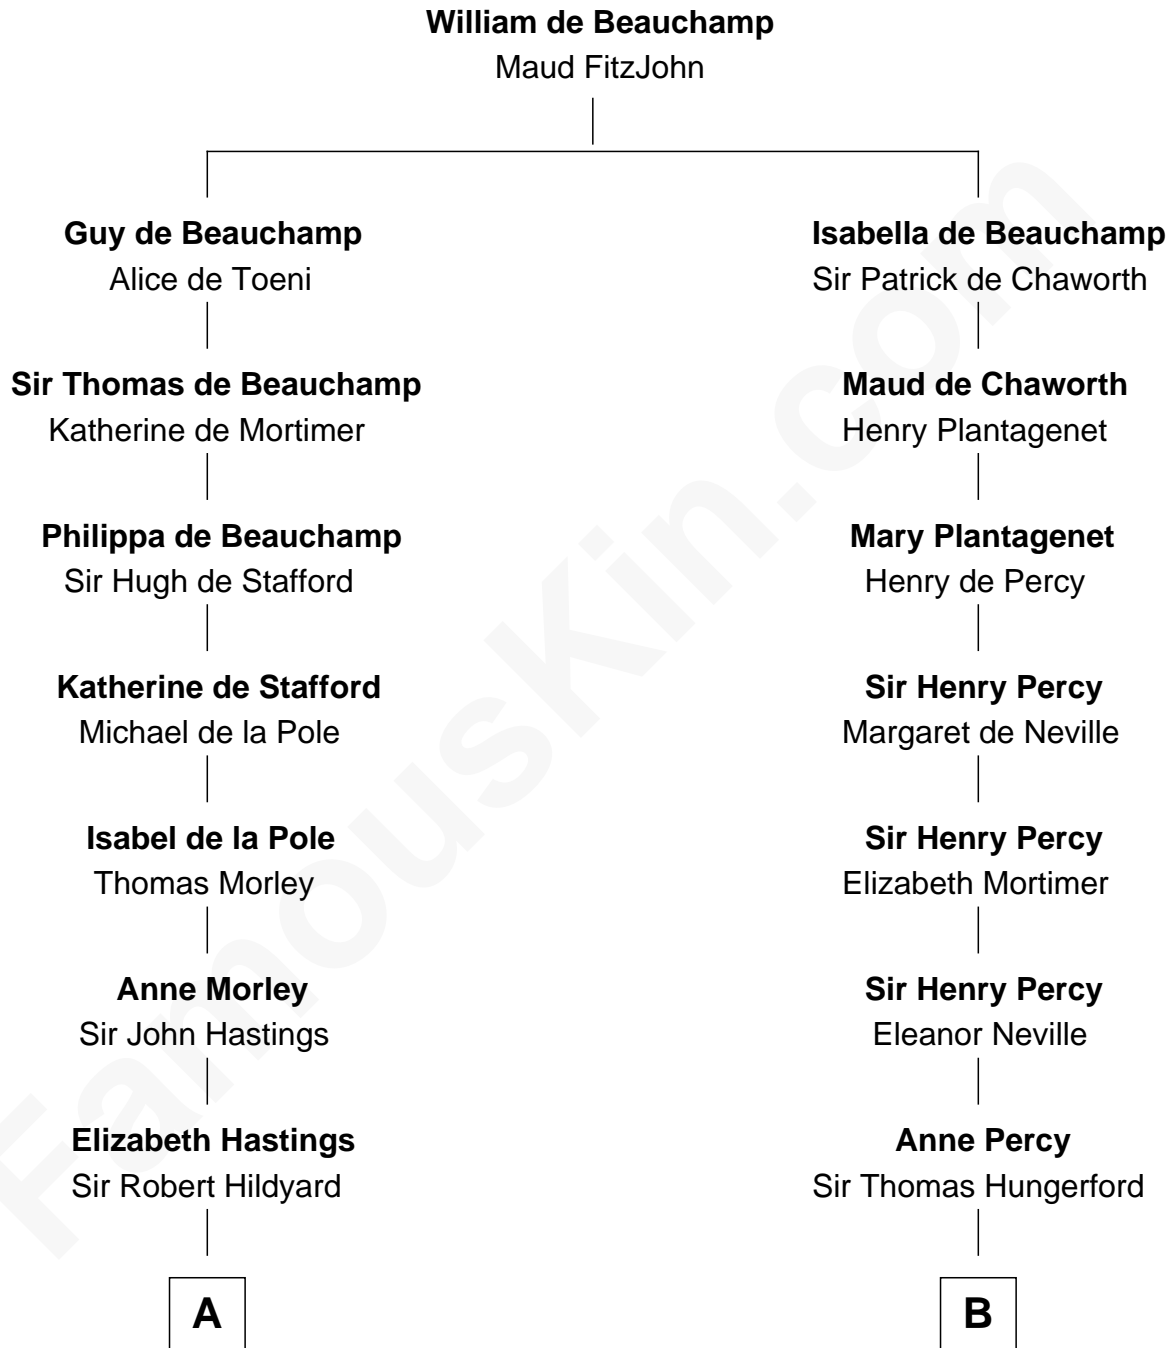

FamousKin.com

Relationship Chart of

Roy Rogers

Cowboy movie actor and singer

20th cousin 1 time removed of

E. M. Forster
English Novelist

C

Moses Kibbe
Sarah Everman

Jacintha Kibbe
William Womack

Archer Womack
Patricia Adeline Hatchett

Mattie M. Womack
Andrew E. Slye

Roy Rogers
Cowboy movie actor and singer

D

Henry Thornton
Marianne Sykes

Laura Thornton
Charles Forster

Edward Morgan Llewellyn Forster
Alice Clara Whichelo