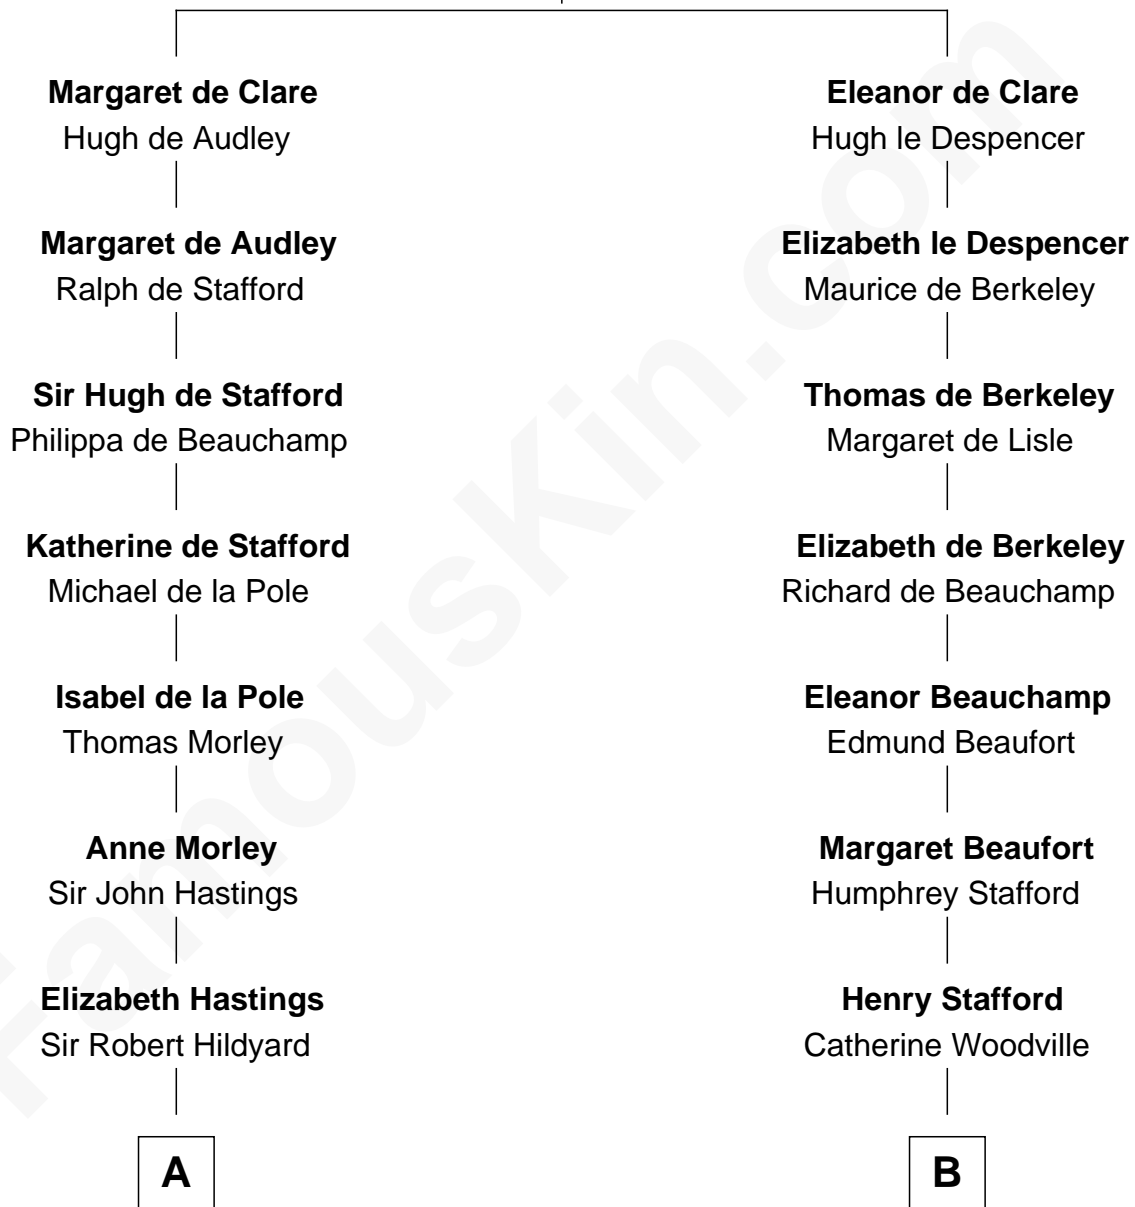

FamousKin.com

Relationship Chart of

Roy Rogers

Cowboy movie actor and singer

19th cousin 2 times removed of

E. M. Forster
English Novelist

Sir Gilbert de Clare
Joan of Acre

C

Moses Kibbe
Sarah Everman

Jacintha Kibbe
William Womack

Archer Womack
Patricia Adeline Hatchett

Mattie M. Womack
Andrew E. Slye

Roy Rogers
Cowboy movie actor and singer

D

Laura Thornton
Charles Forster

Edward Morgan Llewellyn Forster
Alice Clara Whichelo