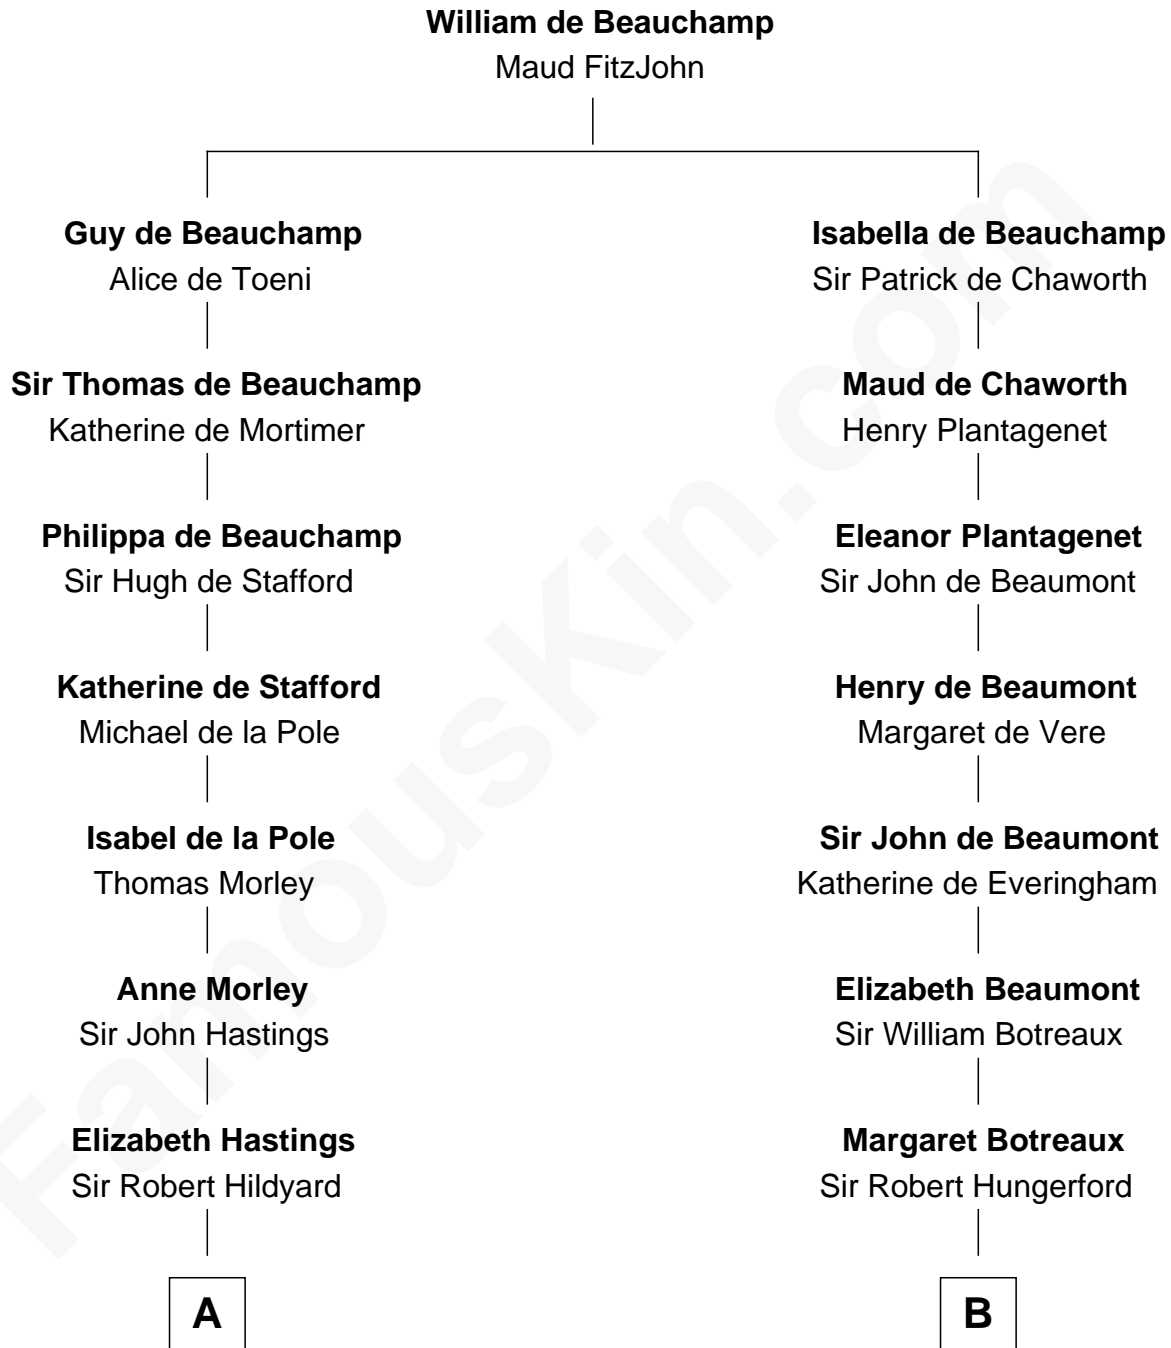

FamousKin.com

Relationship Chart of

Roy Rogers

Cowboy movie actor and singer

20th cousin 1 time removed of

Guillermo Billinghurst

31st President of Peru

C