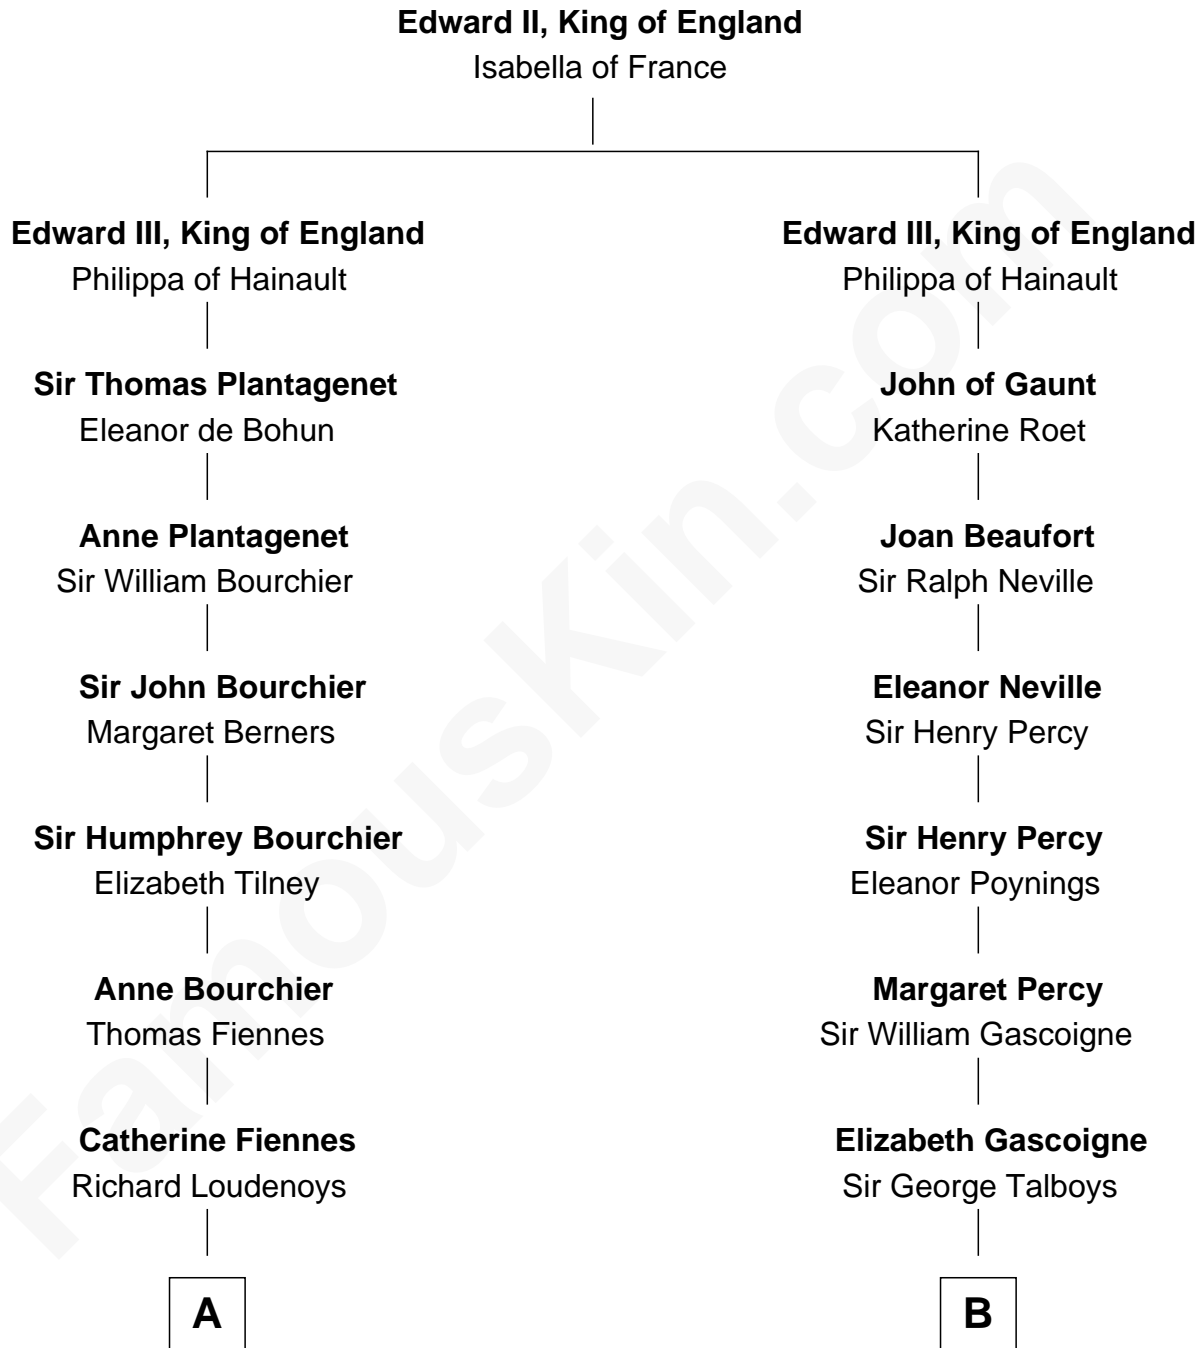

FamousKin.com

Relationship Chart of

Anne Baxter

Movie Actress

19th cousin 2 times removed of

General George S. Patton

U.S. Army - World War II

C