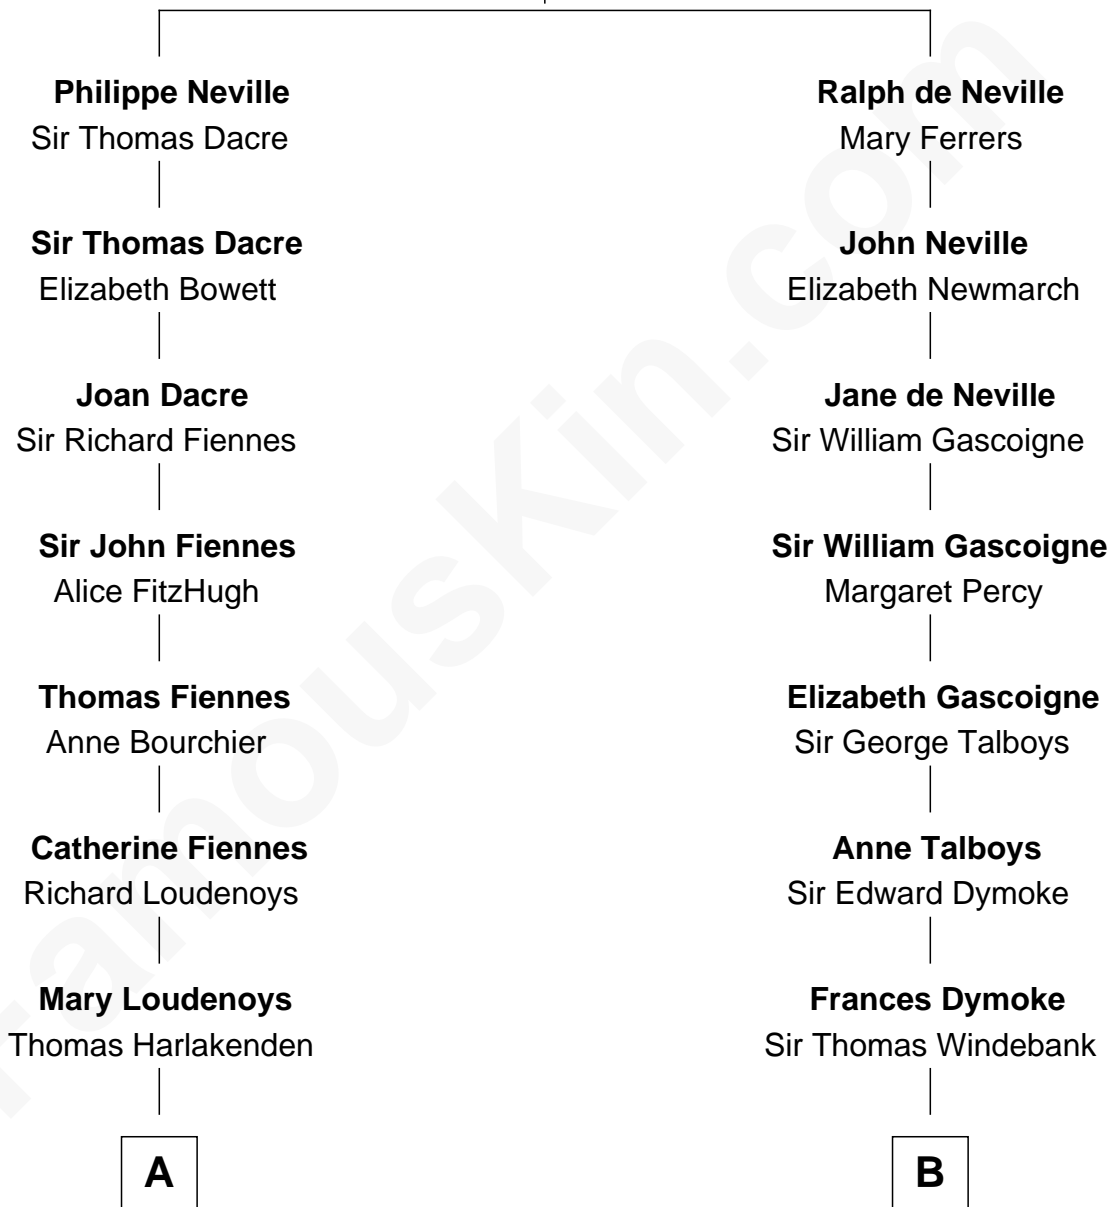

# FamousKin.com Relationship Chart of

**Anne Baxter**  
*Movie Actress*

17th cousin 3 times removed of

**General George S. Patton**  
*U.S. Army - World War II*

**Margaret de Stafford**  
Sir Ralph Neville

**C**

—  
**William Carey Wright**

Anna Lloyd Jones

—  
**Frank Lloyd Wright**

Catherine L. Tobin

—  
**Catherine Dorothy Wright**

Kenneth Stuart Baxter

—  
**Anne Baxter**