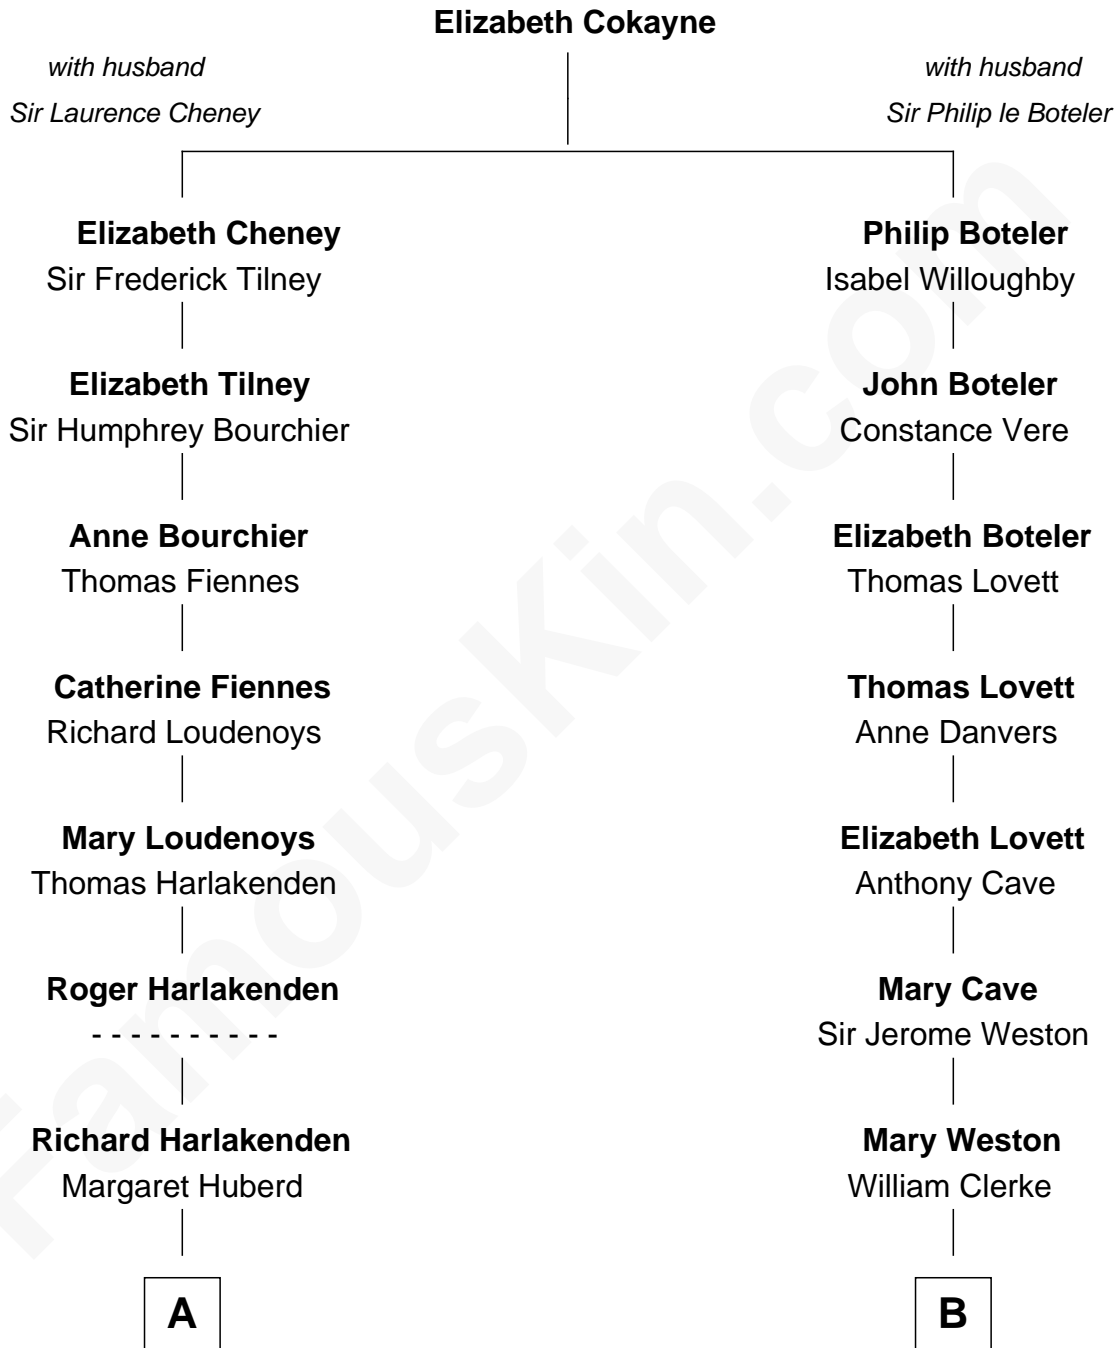

**FamousKin.com**  
**Relationship Chart of**  
**Anne Baxter**  
*Movie Actress*

14th cousin 4 times removed of

**Susan B. Anthony**  
*Women's Rights Advocate*

**C**

—  
**Catherine Dorothy Wright**

Kenneth Stuart Baxter

—  
**Anne Baxter**

*Movie Actress*

FamousKin.com