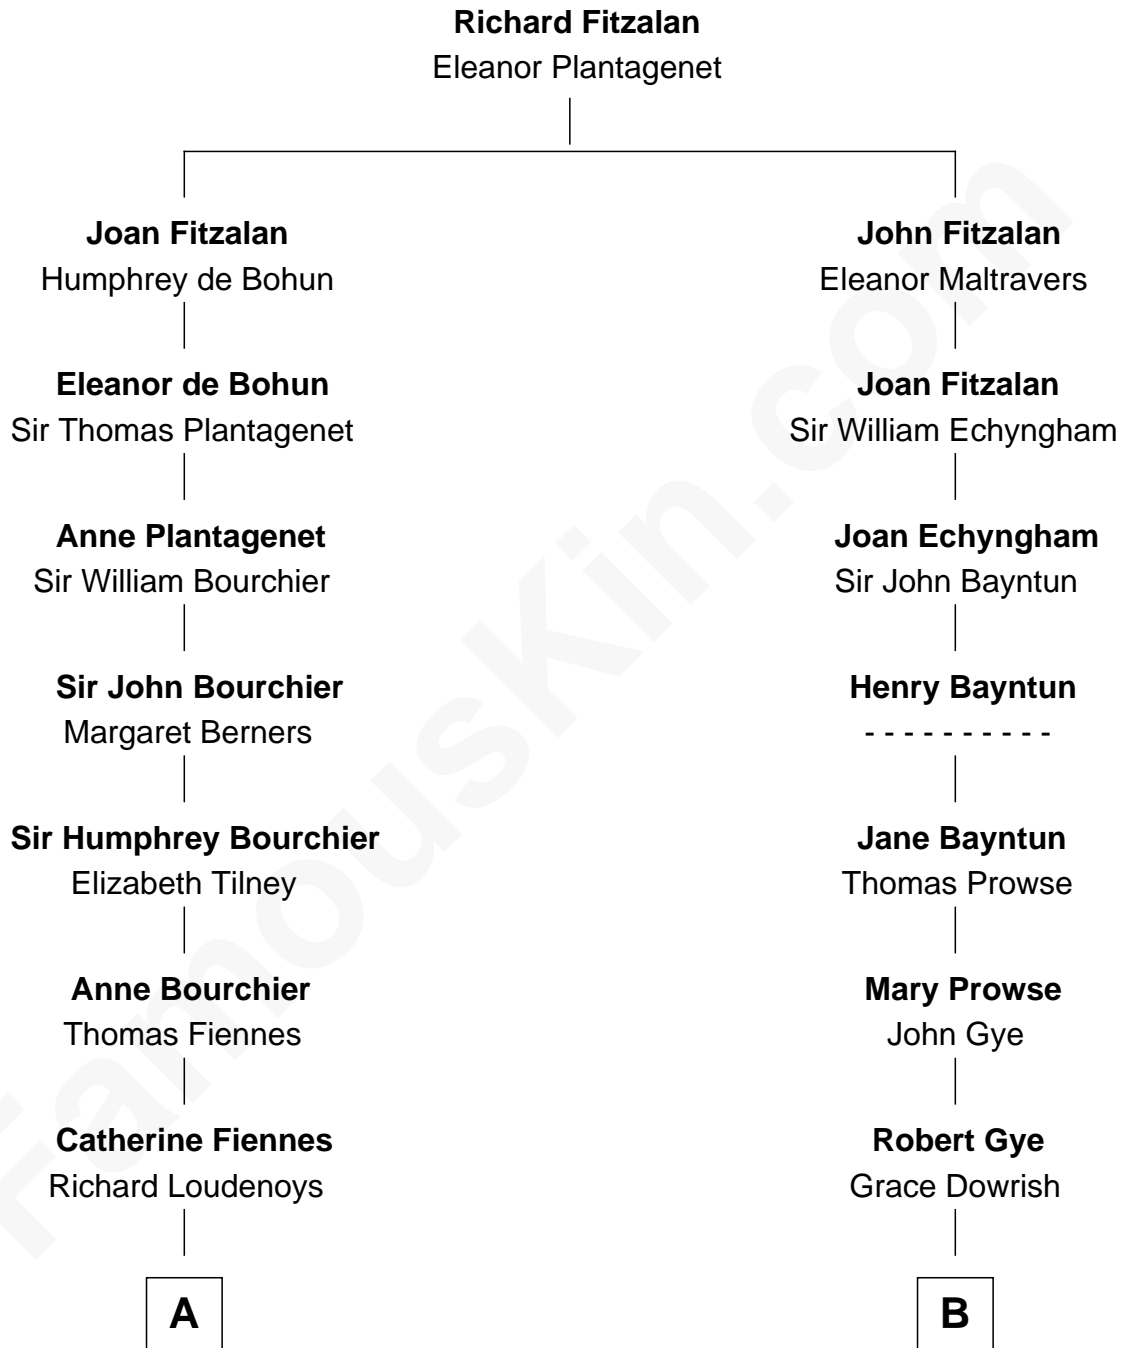

FamousKin.com Relationship Chart of

Anne Baxter

Movie Actress

15th cousin 6 times removed of

Melville Fuller

8th Chief Justice of the U.S. Supreme Court

FamousKin.com