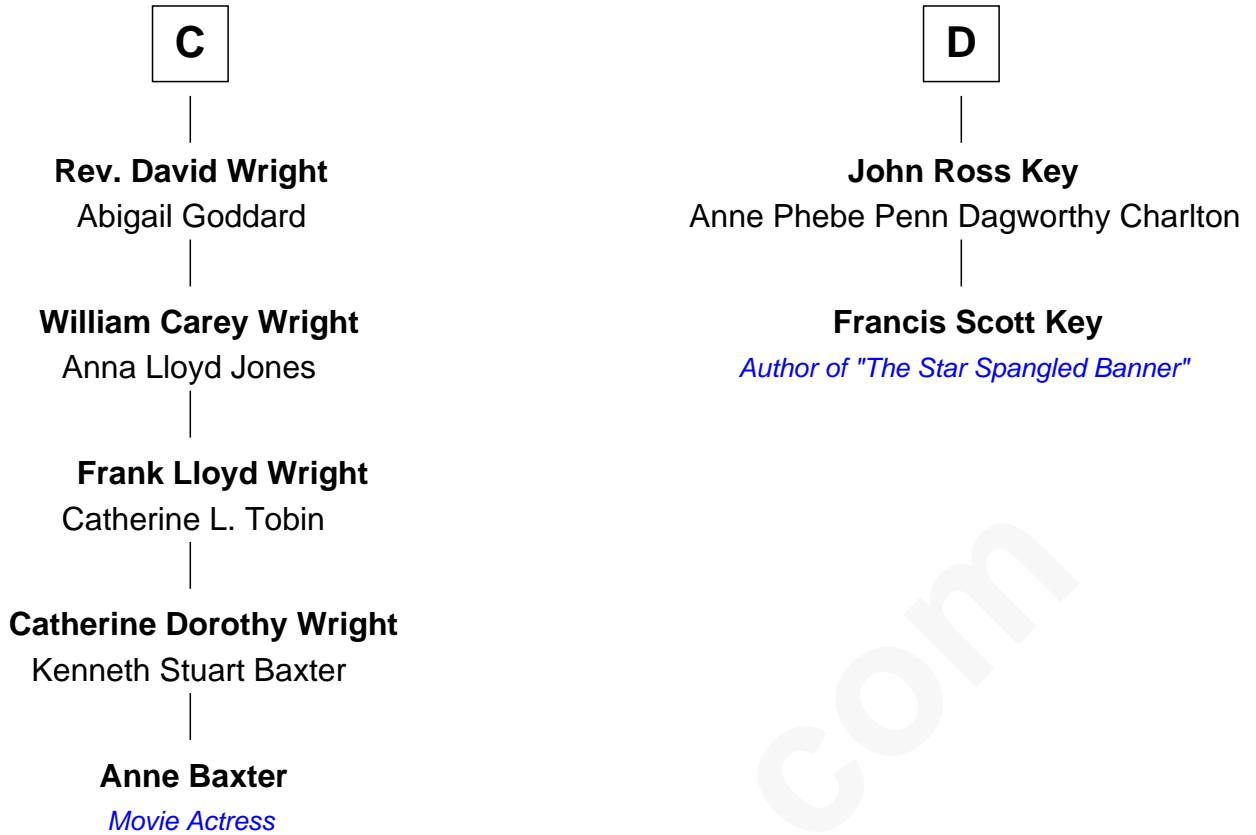

# FamousKin.com Relationship Chart of

**Anne Baxter**

*Movie Actress*

18th cousin 3 times removed of

**Francis Scott Key**

*Author of "The Star Spangled Banner"*

**William III of Hainault**

Jeanne of Valois

**Philippa of Hainault**  
Edward III, King of England

**Sir Thomas Plantagenet**  
Eleanor de Bohun

**Anne Plantagenet**  
Sir William Bouchier

**Sir John Bouchier**  
Margaret Berners

**Sir Humphrey Bouchier**  
Elizabeth Tilney

**Anne Bouchier**  
Thomas Fiennes

**Catherine Fiennes**  
Richard Loudenoys

**A**

**Philippa of Hainault**  
Edward III, King of England

**John of Gaunt**  
Katherine Roet

**Joan Beaufort**  
Sir Ralph Neville

**Eleanor Neville**  
Sir Henry Percy

**Sir Henry Percy**  
Eleanor Poynings

**Henry Percy**  
Maud Herbert

**Eleanor Percy**  
Edward Stafford

**B**

FamousKin.com