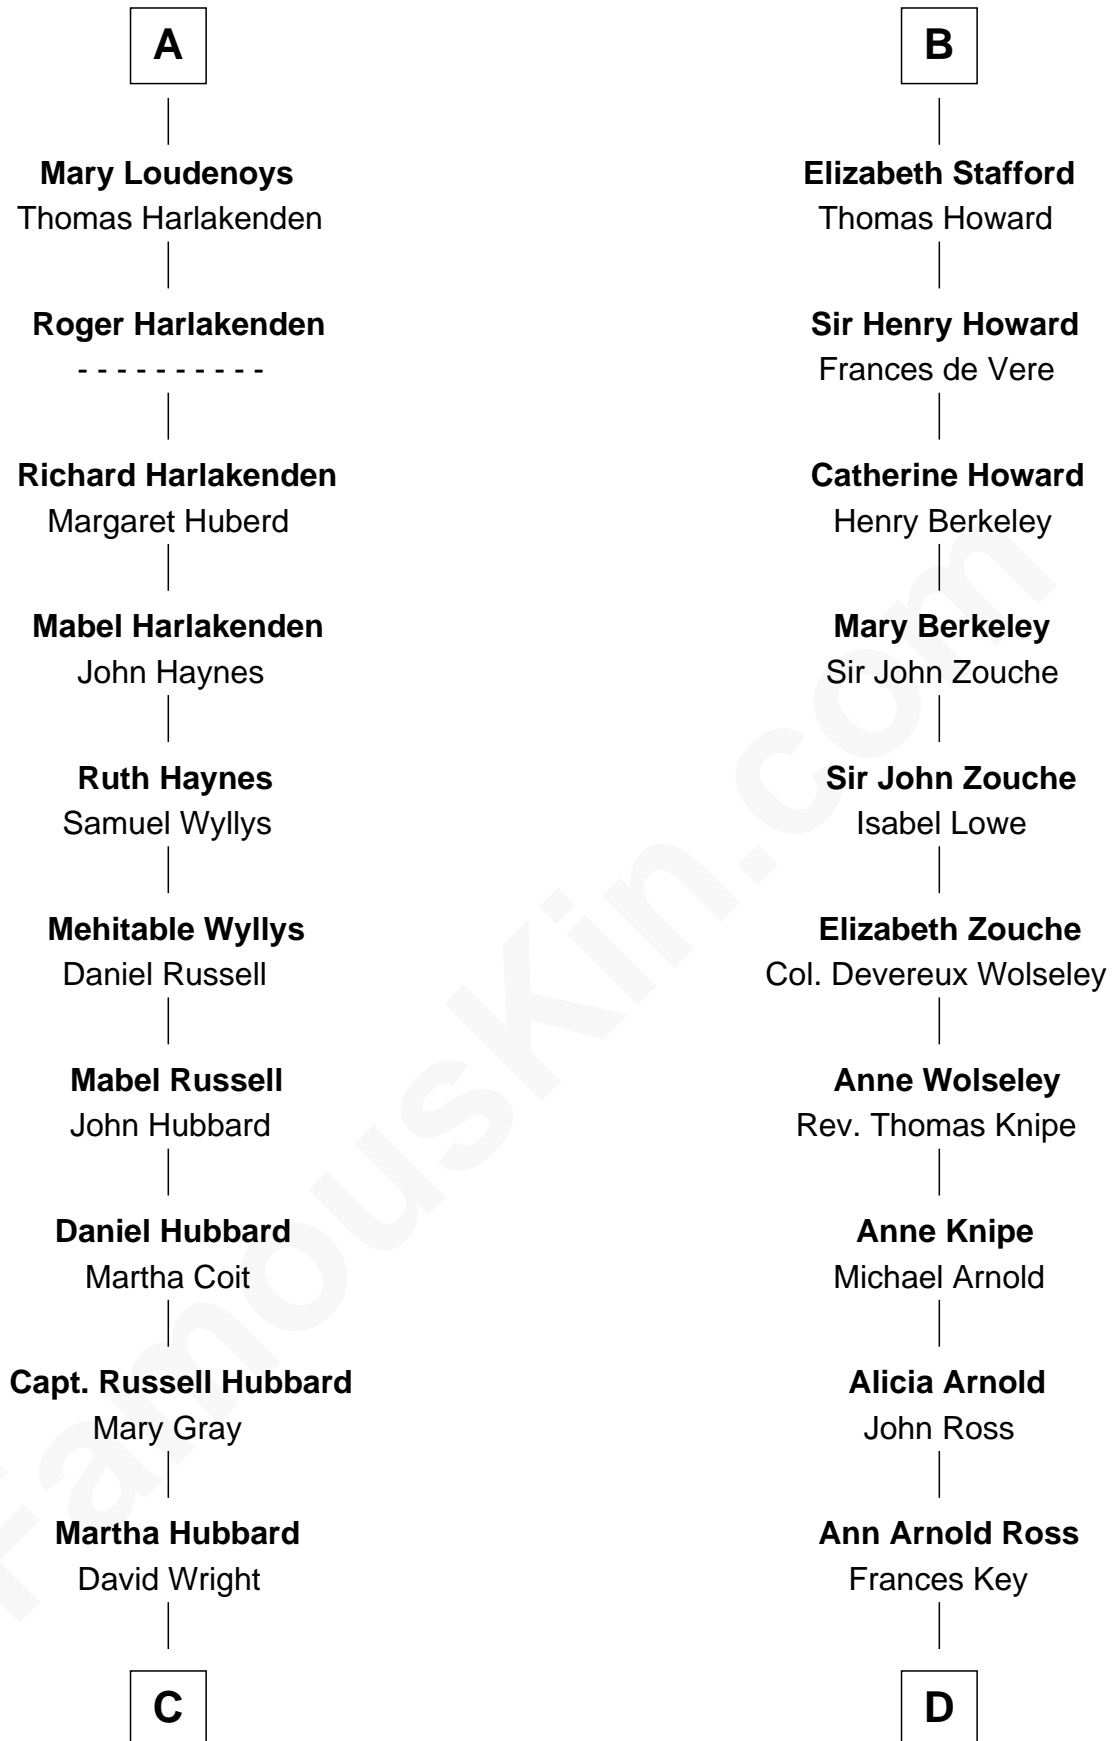

# FamousKin.com Relationship Chart of

**Anne Baxter**

*Movie Actress*

18th cousin 3 times removed of

**Francis Scott Key**

*Author of "The Star Spangled Banner"*

**William III of Hainault**

Jeanne of Valois

**Philippa of Hainault**  
Edward III, King of England

**Sir Thomas Plantagenet**  
Eleanor de Bohun

**Anne Plantagenet**  
Sir William Bouchier

**Sir John Bouchier**  
Margaret Berners

**Sir Humphrey Bouchier**  
Elizabeth Tilney

**Anne Bouchier**  
Thomas Fiennes

**Catherine Fiennes**  
Richard Loudenoys

**A**

**Philippa of Hainault**  
Edward III, King of England

**John of Gaunt**  
Katherine Roet

**Joan Beaufort**  
Sir Ralph Neville

**Eleanor Neville**  
Sir Henry Percy

**Sir Henry Percy**  
Eleanor Poynings

**Henry Percy**  
Maud Herbert

**Eleanor Percy**  
Edward Stafford

**B**

FamousKin.com