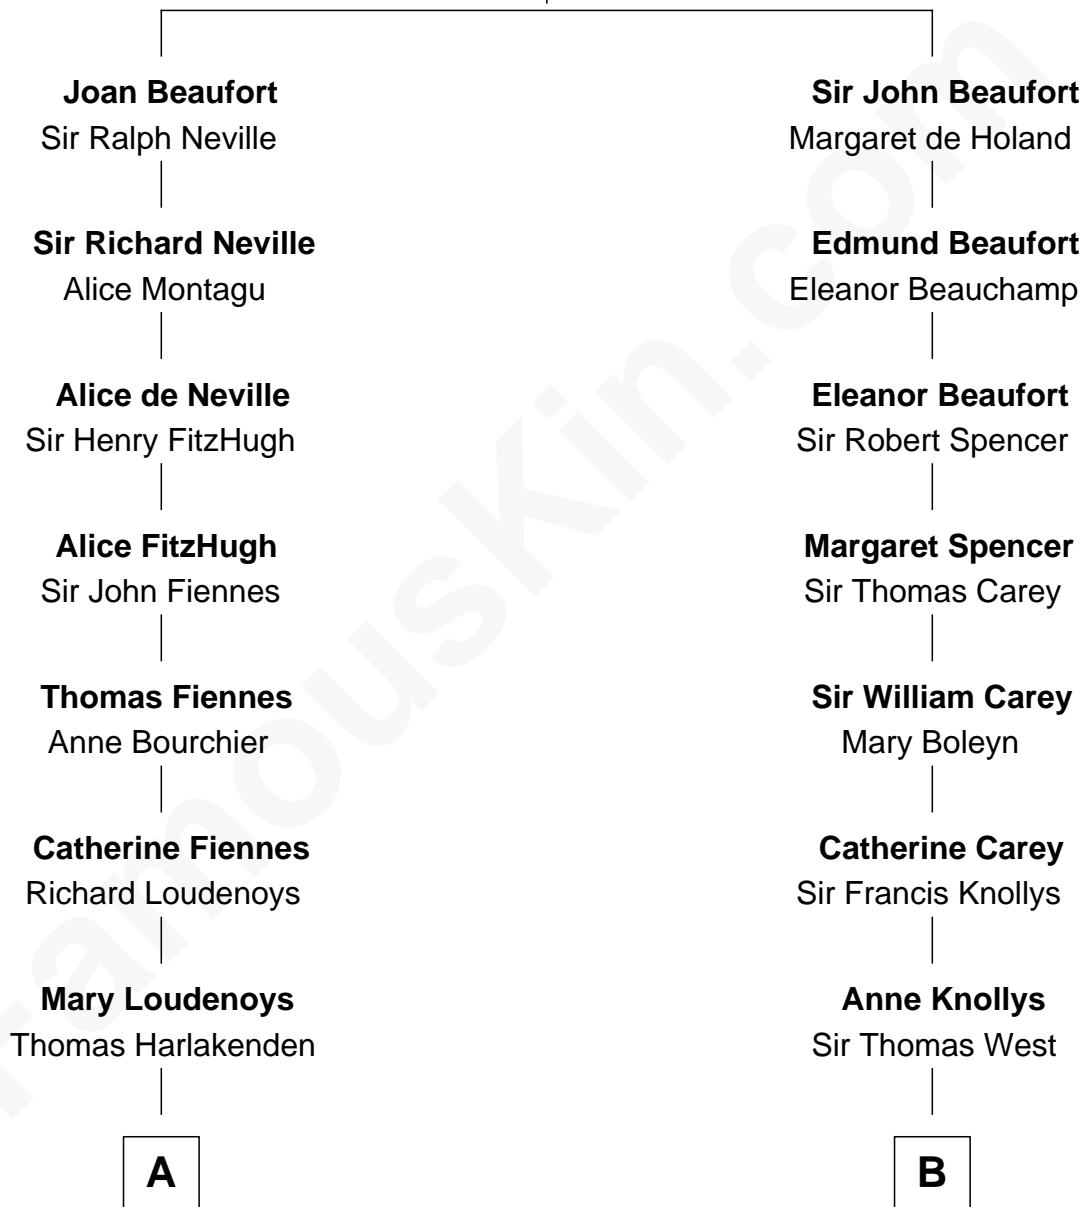

FamousKin.com Relationship Chart of

Anne Baxter
Movie Actress

16th cousin 4 times removed of

John D. Rockefeller
Founder of the Standard Oil Company

John of Gaunt
Katherine Roet

C

—
William Carey Wright

Anna Lloyd Jones

—
Frank Lloyd Wright

Catherine L. Tobin

—
Catherine Dorothy Wright

Kenneth Stuart Baxter

—
Anne Baxter

Movie Actress

FamousKin.com