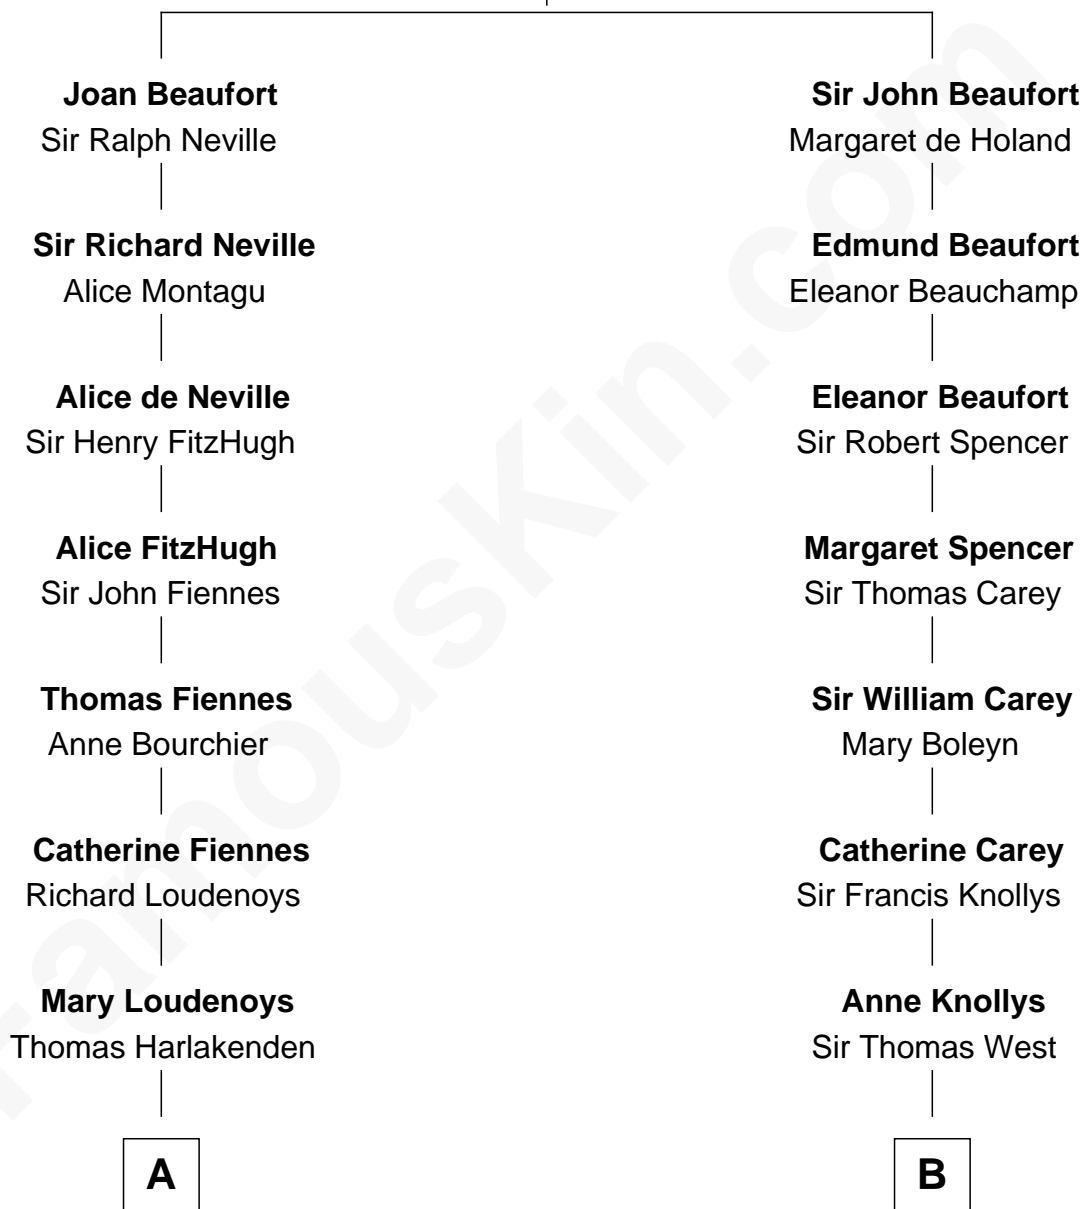

# FamousKin.com Relationship Chart of

**Anne Baxter**

*Movie Actress*

18th cousin 2 times removed of

**Nelson Rockefeller**

*41st U.S. Vice-President*

**John of Gaunt**

Katherine Roet

**C**

**William Carey Wright**

Anna Lloyd Jones

**Frank Lloyd Wright**

Catherine L. Tobin

**Catherine Dorothy Wright**

Kenneth Stuart Baxter

**Anne Baxter**

*Movie Actress*

**D**

**John Davison Rockefeller**

Abby Greene Aldrich

**Nelson Rockefeller**

*41st U.S. Vice-President*

FamousKin.com