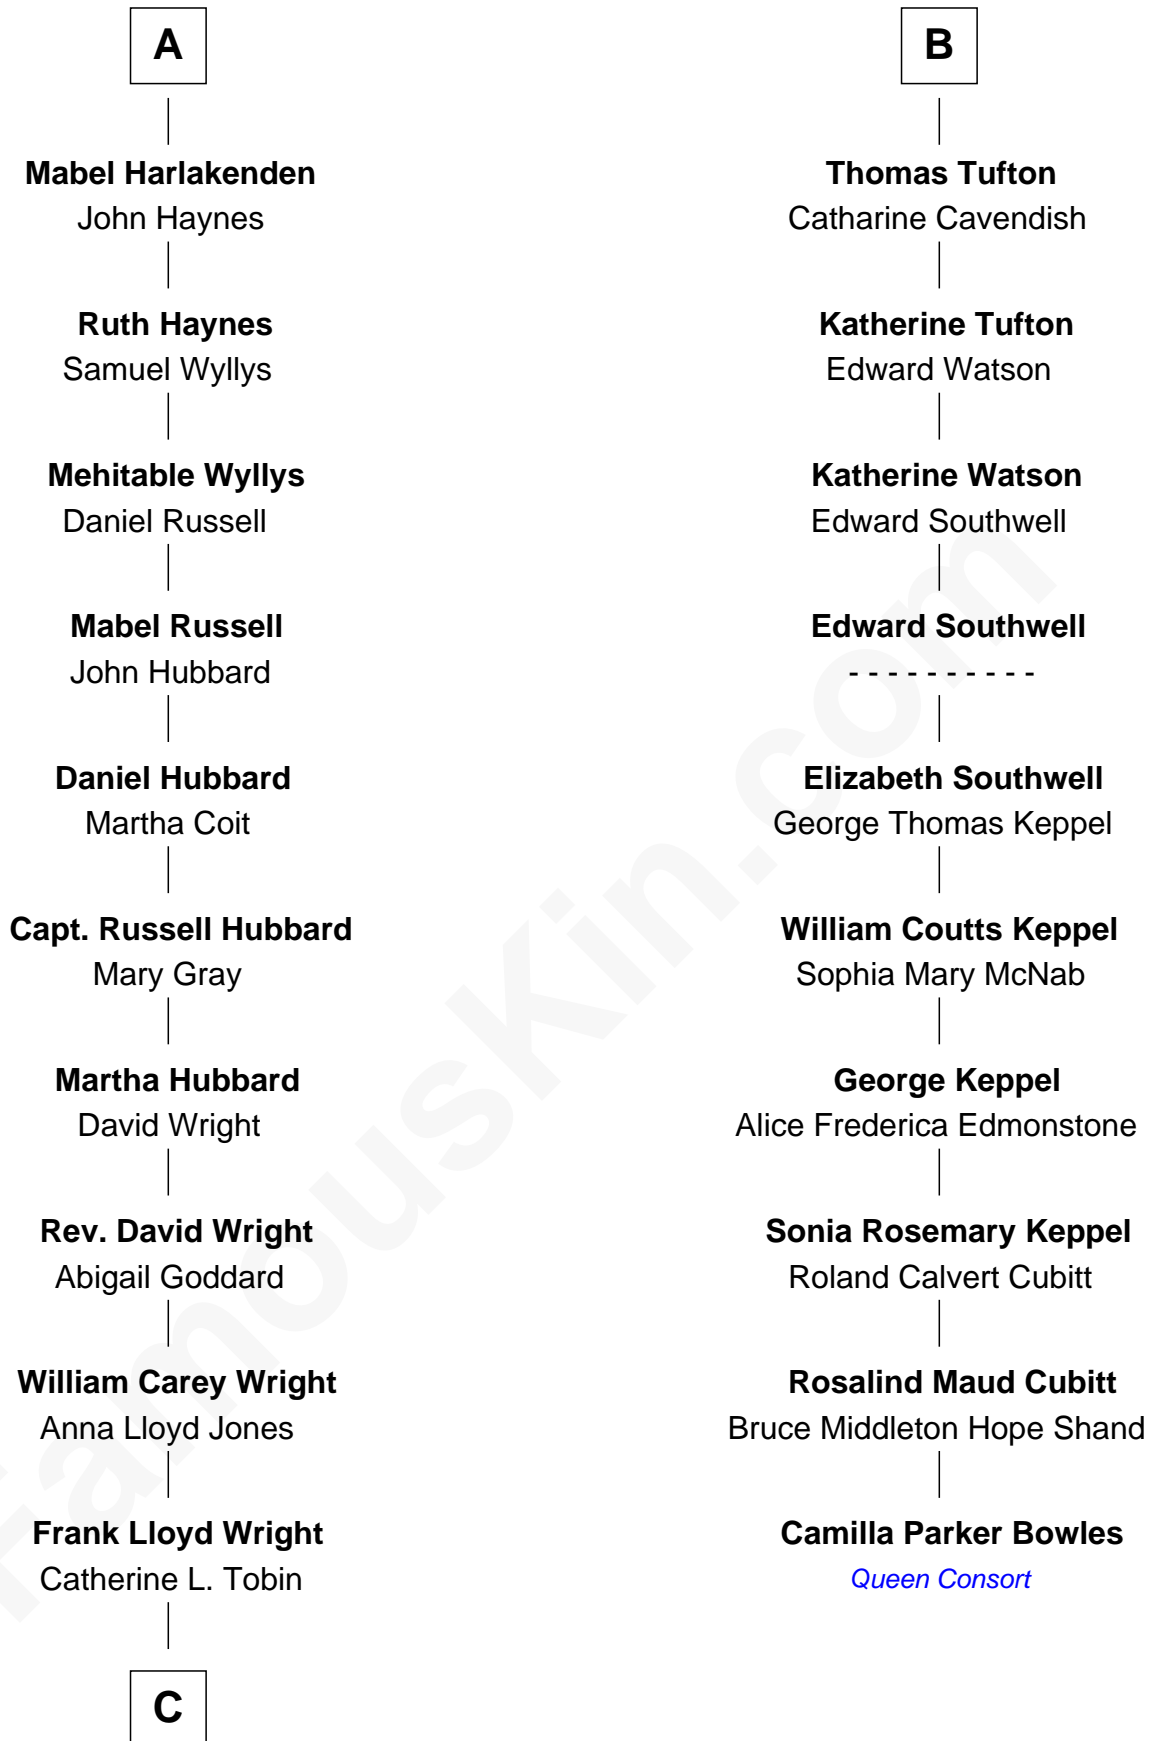

FamousKin.com Relationship Chart of

Anne Baxter
Movie Actress

16th cousin 2 times removed of

Camilla Parker Bowles
Queen Consort of the United Kingdom

Sir Richard Neville
Alice Montagu

Alice de Neville
Sir Henry FitzHugh

Mary Loudenoys
Thomas Harlakenden

Dorothy Neville
Sir Thomas Cecil

Roger Harlakenden

Frances Cecil
Sir Nicholas Tufton

Richard Harlakenden
Margaret Huberd

John Tufton
Margaret Sackville

A

B

C

—
Catherine Dorothy Wright

Kenneth Stuart Baxter

—
Anne Baxter

Movie Actress

FamousKin.com