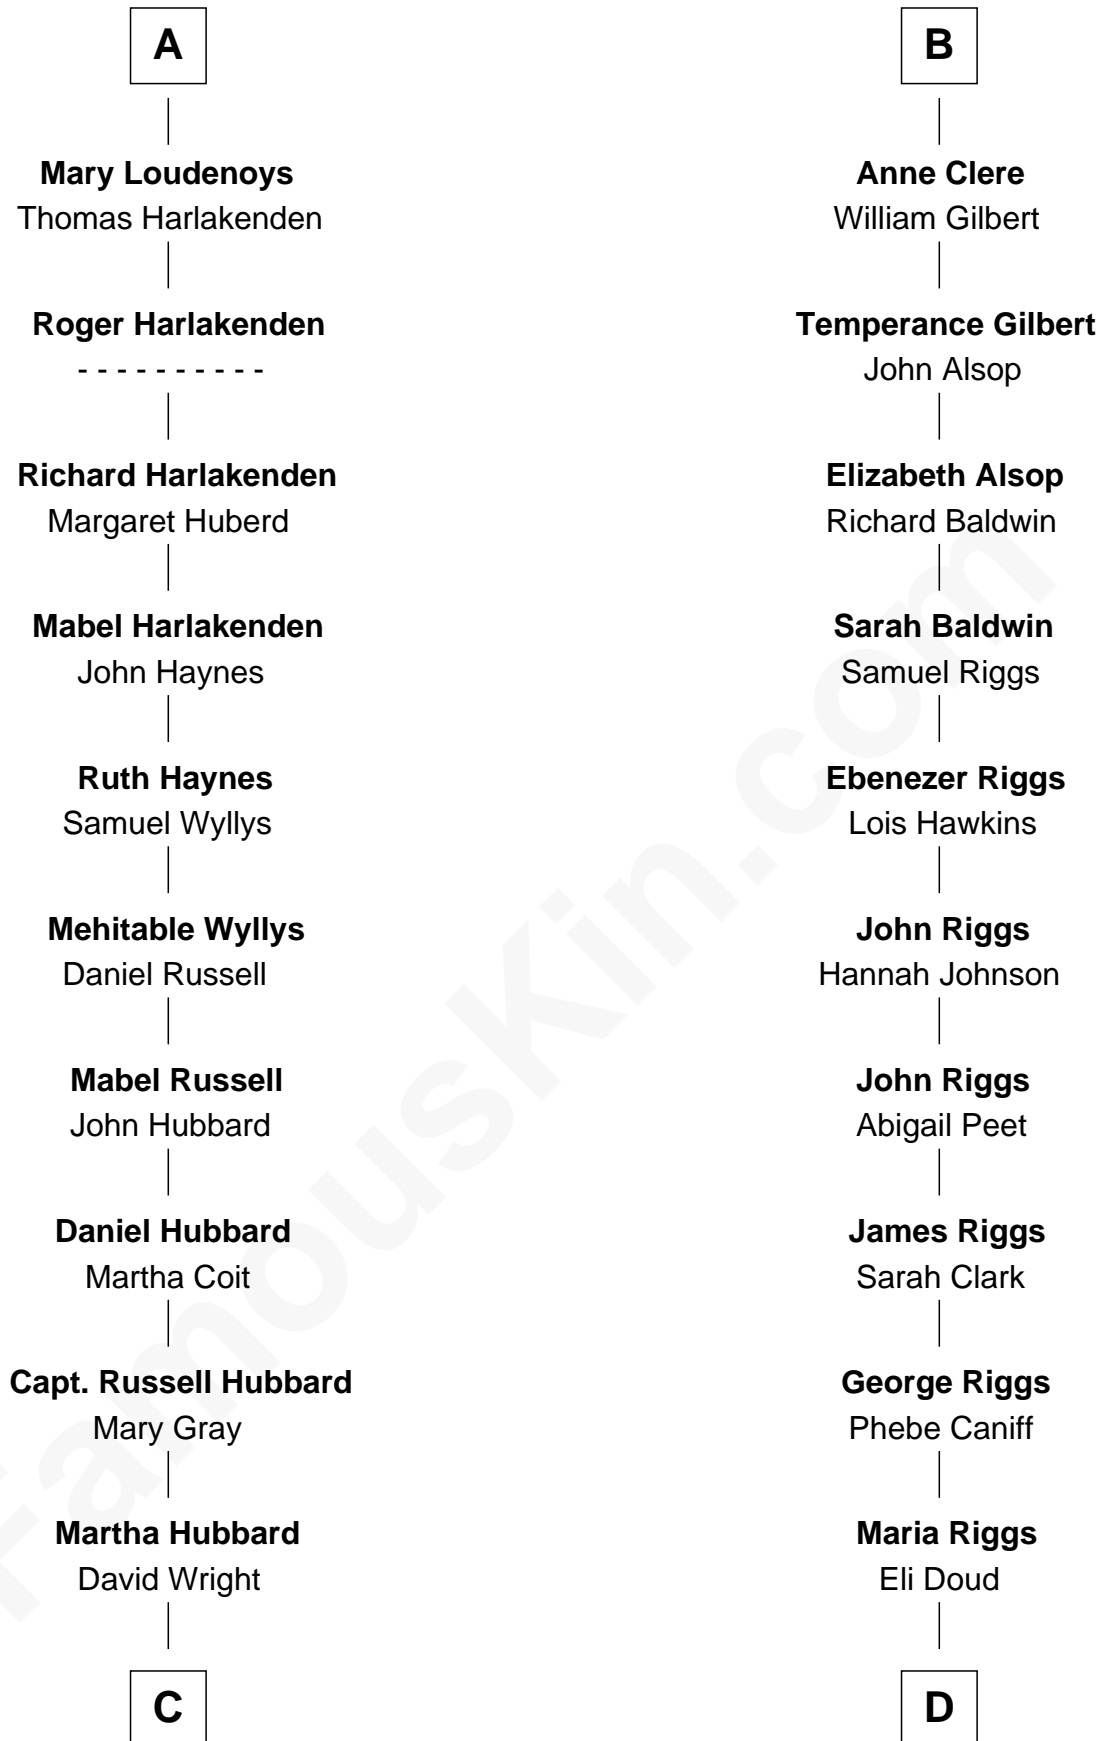

## Relationship Chart of

**Anne Baxter**  
Movie Actress

19th cousin 2 times removed of

**Mamie (Doud) Eisenhower**

*First Lady of President Dwight Eisenhower*

**C**

**Rev. David Wright**  
Abigail Goddard

**William Carey Wright**  
Anna Lloyd Jones

**Frank Lloyd Wright**  
Catherine L. Tobin

**Catherine Dorothy Wright**  
Kenneth Stuart Baxter

**Anne Baxter**  
*Movie Actress*

**D**

**Royal Houghton Doud**  
Mary Cornelia Sheldon

**John Sheldon Doud**  
Elivera Mathilda Carlson